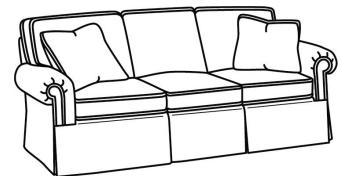

CD87 Series / CD8704T
Loveseat (60W)
Outside: 60W x 38D x 38H
Inside: 47W x 22D

CD87 Series / CD8705R
Chair (40W)
Outside: 40W x 38D x 38H
Inside: 22W x 22D

CD87 Series / CD8705R-SW
Swivel Chair (40W)
Outside: 40W x 38D x 38H
Inside: 22W x 22D

CD87 Series / CD8705S
Chair (40W)
Outside: 40W x 38D x 38H
Inside: 22W x 22D

CD87 Series / CD8705S-SW
Swivel Chair (40W)
Outside: 40W x 38D x 38H
Inside: 22W x 22D

CD87 Series / CD8705T
Chair (34W)
Outside: 34W x 38D x 38H
Inside: 22W x 22D

CD87 Series / CD8705T-SW
Swivel Chair (34W)
Outside: 34W x 38D x 38H
Inside: 22W x 22D

CD87 Series / CD8720R
Sofa (88W)
Outside: 88W x 41D x 38H
Inside: 70W x 24.5D

CD87 Series / CD8720R-2
Sofa (88W)
Outside: 88W x 41D x 38H
Inside: 70W x 24.5D