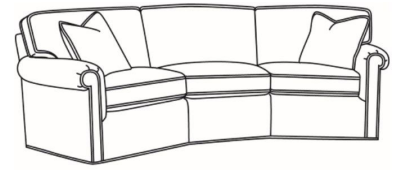

CD87 Series / CD8703R
Wedge Sofa (115W)
Outside: 115W x 53D x 38H
Inside: 0W x 22D