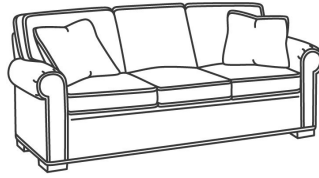

CD87 Series / CD8704T
Loveseat (60W)
Outside: 60W x 38D x 38H
Inside: 47W x 22D

CD87 Series / CD8705R
Chair (40W)
Outside: 40W x 38D x 38H
Inside: 22W x 22D

CD87 Series / CD8705R-SW
Swivel Chair (40W)
Outside: 40W x 38D x 38H
Inside: 22W x 22D

CD87 Series / CD8705S
Chair (40W)
Outside: 40W x 38D x 38H
Inside: 22W x 22D

CD87 Series / CD8705S-SW
Swivel Chair (40W)
Outside: 40W x 38D x 38H
Inside: 22W x 22D

CD87 Series / CD8705T
Chair (34W)
Outside: 34W x 38D x 38H
Inside: 22W x 22D

CD87 Series / CD8705T-SW
Swivel Chair (34W)
Outside: 34W x 38D x 38H
Inside: 22W x 22D

CD87 Series / CD8720R
Sofa (88W)
Outside: 88W x 41D x 38H
Inside: 70W x 24.5D

CD87 Series / CD8720R-2
Sofa (88W)
Outside: 88W x 41D x 38H
Inside: 70W x 24.5D