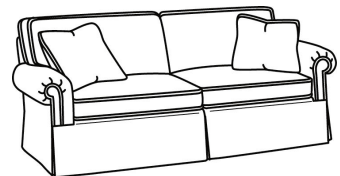

CD87 Series / CD8720R-2
Sofa (88W)
Outside: 88W x 41D x 38H
Inside: 70W x 24.5D