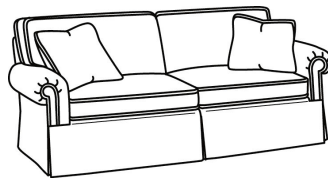

CD87 Series / CD8705T-SW

DESCRIPTION:	Swivel Chair (34W)
OUTSIDE:	34"W x 38"D x 38"H
INSIDE:	22"W x 22"D
SEAT:	21.5"H
ARM:	25.5"H
BACK RAIL:	30.5"H
COM:	Plain: 11.00 yds Repeat of 2-14": 13.75 yds Repeat of 15-27": 15.00 yds
WEIGHT:	90 lbs

S = available as sleeper

Standard Features:

This style is a custom configuration from our CUSTOM DESIGN COLLECTIONS.

Additional configurations available

May be shown with optional features

CD87 SERIES

Standard Seat Cushion: Hallmark Seat
Standard Back Pillow: Fiber Back

Also available:

CD87 Series / CD8700R
Sofa (88W)
Outside: 88W x 38D x 38H
Inside: 70W x 22D

CD87 Series / CD8700R-2
Sofa (88W)
Outside: 88W x 38D x 38H
Inside: 70W x 22D

CD87 Series / CD8700R-2S
Queen Sleeper (87W)
Outside: 87W x 38D x 38H
Inside: 69W x 22D