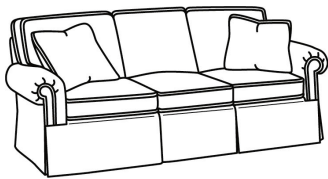

CD87 Series / CD8705T-SW

DESCRIPTION:	Swivel Chair (34W)
OUTSIDE:	34"W x 38"D x 38"H
INSIDE:	22"W x 22"D
SEAT:	21.5"H
ARM:	25.5"H
BACK RAIL:	30.5"H
COM:	Plain: 11.00 yds Repeat of 2-14": 13.75 yds Repeat of 15-27": 15.00 yds
WEIGHT:	90 lbs

S = available as sleeper

Standard Features:

This style is a custom configuration from our CUSTOM DESIGN COLLECTIONS.

Additional configurations available

May be shown with optional features

CD87 SERIES

Standard Seat Cushion: Hallmark Seat
Standard Back Pillow: Fiber Back

Also available:

CD87 Series / CD8700R
Sofa (88W)
Outside: 88W x 38D x 38H
Inside: 70W x 22D

CD87 Series / CD8700R-2
Sofa (88W)
Outside: 88W x 38D x 38H
Inside: 70W x 22D

CD87 Series / CD8700R-2S
Queen Sleeper (87W)
Outside: 87W x 38D x 38H
Inside: 69W x 22D