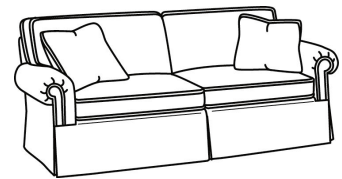

CD87 Series / CD8705T-SW

DESCRIPTION:	Swivel Chair (34W)
OUTSIDE:	34"W x 38"D x 38"H
INSIDE:	22"W x 22"D
SEAT:	21.5"H
ARM:	25.5"H
BACK RAIL:	30.5"H
COM:	Plain: 11.00 yds Repeat of 2-14": 13.75 yds Repeat of 15-27": 15.00 yds
WEIGHT:	90 lbs

S = available as sleeper

Standard Features:

This style is a custom configuration from our CUSTOM DESIGN COLLECTIONS.

Additional configurations available

May be shown with optional features

CD87 SERIES

Standard Seat Cushion: Hallmark Seat
Standard Back Pillow: Fiber Back

Also available:

CD87 Series / CD8700R
Sofa (88W)
Outside: 88W x 38D x 38H
Inside: 70W x 22D

CD87 Series / CD8700R-2
Sofa (88W)
Outside: 88W x 38D x 38H
Inside: 70W x 22D

CD87 Series / CD8700R-2S
Queen Sleeper (87W)
Outside: 87W x 38D x 38H
Inside: 69W x 22D