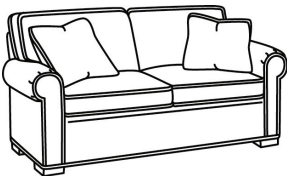

CD87 Series / CD8724S
Loveseat (65W)
Outside: 65W x 41D x 38H
Inside: 47W x 24.5D