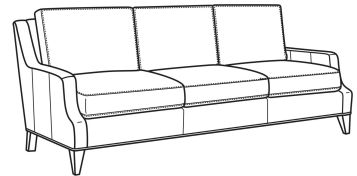

Austin / 3770-20

DESCRIPTION:	Sofa (87W)
OUTSIDE:	87"W x 39"D x 35"H
INSIDE:	79"W x 22.5"D
SEAT:	20.5"H
ARM:	23"H
BACK RAIL:	34"H
THROW PILLOWS:	2 - 20"
COM:	Plain: 18.00 yds Repeat of 2-14": 22.50 yds Repeat of 15-27": 24.50 yds
WEIGHT:	170 lbs

L = available in leather

Standard Features:

Box Border Back

French Seamed

May be shown with optional features

AUSTIN

Standard Seat Cushion: Comfort Down Seat

Standard Back Pillow: Comfort Down Back

Also available:

Austin / 3770-00
Sofa (87W)
Outside: 87W x 39D x 35H
Inside: 79W x 22.5D

Austin / 3770-02
Apt Sofa (78W)
Outside: 78W x 39D x 35H
Inside: 70W x 22.5D

Austin / 3770-05
Chair (30W)
Outside: 30W x 39D x 35H
Inside: 22W x 22.5D

Austin / 3770-22
Apt Sofa (78W)
Outside: 78W x 39D x 35H
Inside: 70W x 22.5D

Austin / L3770-00
Leather Sofa (87W)
Outside: 87W x 39D x 35H
Inside: 79W x 22.5D

Austin / L3770-02
Leather Apt Sofa (78W)
Outside: 78W x 39D x 35H
Inside: 70W x 22.5D