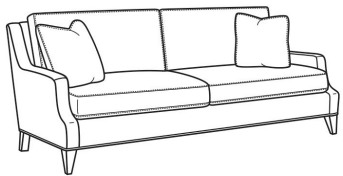

Austin / 3770-20

DESCRIPTION:	Sofa (87W)
OUTSIDE:	87"W x 39"D x 35"H
INSIDE:	79"W x 22.5"D
SEAT:	20.5"H
ARM:	23"H
BACK RAIL:	34"H
THROW PILLOWS:	2 - 20"
COM:	Plain: 18.00 yds Repeat of 2-14": 22.50 yds Repeat of 15-27": 24.50 yds
WEIGHT:	170 lbs

L = available in leather

Standard Features:

Box Border Back

French Seamed

May be shown with optional features

AUSTIN

Standard Seat Cushion: Comfort Down Seat

Standard Back Pillow: Comfort Down Back

Also available:

Austin / 3770-00
Sofa (87W)
Outside: 87W x 39D x 35H
Inside: 79W x 22.5D

Austin / 3770-02
Apt Sofa (78W)
Outside: 78W x 39D x 35H
Inside: 70W x 22.5D

Austin / 3770-05
Chair (30W)
Outside: 30W x 39D x 35H
Inside: 22W x 22.5D

Austin / 3770-22
Apt Sofa (78W)
Outside: 78W x 39D x 35H
Inside: 70W x 22.5D

Austin / L3770-00
Leather Sofa (87W)
Outside: 87W x 39D x 35H
Inside: 79W x 22.5D

Austin / L3770-02
Leather Apt Sofa (78W)
Outside: 78W x 39D x 35H
Inside: 70W x 22.5D