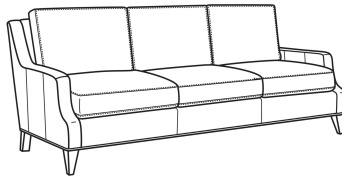

Austin / 3770-20

DESCRIPTION:	Sofa (87W)
OUTSIDE:	87"W x 39"D x 35"H
INSIDE:	79"W x 22.5"D
SEAT:	20.5"H
ARM:	23"H
BACK RAIL:	34"H
THROW PILLOWS:	2 - 20"
COM:	Plain: 18.00 yds Repeat of 2-14": 22.50 yds Repeat of 15-27": 24.50 yds
WEIGHT:	170 lbs

L = available in leather

Standard Features:

Box Border Back

French Seamed

May be shown with optional features

AUSTIN

Standard Seat Cushion: Comfort Down Seat

Standard Back Pillow: Comfort Down Back

Also available:

Austin / 3770-00
Sofa (87W)
Outside: 87W x 39D x 35H
Inside: 79W x 22.5D

Austin / 3770-02
Apt Sofa (78W)
Outside: 78W x 39D x 35H
Inside: 70W x 22.5D

Austin / 3770-05
Chair (30W)
Outside: 30W x 39D x 35H
Inside: 22W x 22.5D

Austin / 3770-22
Apt Sofa (78W)
Outside: 78W x 39D x 35H
Inside: 70W x 22.5D

Austin / L3770-00
Leather Sofa (87W)
Outside: 87W x 39D x 35H
Inside: 79W x 22.5D

Austin / L3770-02
Leather Apt Sofa (78W)
Outside: 78W x 39D x 35H
Inside: 70W x 22.5D