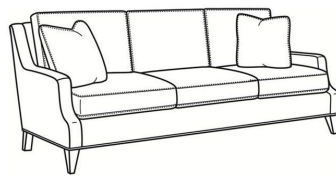

Austin / 3770-20

DESCRIPTION:	Sofa (87W)
OUTSIDE:	87"W x 39"D x 35"H
INSIDE:	79"W x 22.5"D
SEAT:	20.5"H
ARM:	23"H
BACK RAIL:	34"H
THROW PILLOWS:	2 - 20"
COM:	Plain: 18.00 yds Repeat of 2-14": 22.50 yds Repeat of 15-27": 24.50 yds
WEIGHT:	170 lbs

L = available in leather

Standard Features:

Box Border Back

French Seamed

May be shown with optional features

AUSTIN

Standard Seat Cushion: Comfort Down Seat

Standard Back Pillow: Comfort Down Back

Also available:

Austin / 3770-00
Sofa (87W)
Outside: 87W x 39D x 35H
Inside: 79W x 22.5D

Austin / 3770-02
Apt Sofa (78W)
Outside: 78W x 39D x 35H
Inside: 70W x 22.5D

Austin / 3770-05
Chair (30W)
Outside: 30W x 39D x 35H
Inside: 22W x 22.5D

Austin / L3770-05
Leather Chair (30W)
Outside: 30W x 39D x 35H
Inside: 22W x 22.5D