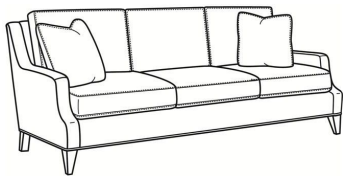

Austin / 3770-20

DESCRIPTION:	Sofa (87W)
OUTSIDE:	87"W x 39"D x 35"H
INSIDE:	79"W x 22.5"D
SEAT:	20.5"H
ARM:	23"H
BACK RAIL:	34"H
THROW PILLOWS:	2 - 20"
COM:	Plain: 18.00 yds Repeat of 2-14": 22.50 yds Repeat of 15-27": 24.50 yds
WEIGHT:	170 lbs

L = available in leather

Standard Features:

Box Border Back

French Seamed

May be shown with optional features

AUSTIN

Standard Seat Cushion: Comfort Down Seat

Standard Back Pillow: Comfort Down Back

Also available:

Austin / 3770-00
Sofa (87W)
Outside: 87W x 39D x 35H
Inside: 79W x 22.5D

Austin / 3770-02
Apt Sofa (78W)
Outside: 78W x 39D x 35H
Inside: 70W x 22.5D

Austin / 3770-05
Chair (30W)
Outside: 30W x 39D x 35H
Inside: 22W x 22.5D

Austin / L3770-05
Leather Chair (30W)
Outside: 30W x 39D x 35H
Inside: 22W x 22.5D