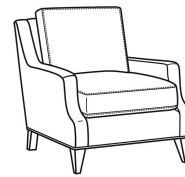

Austin / 3770-20

DESCRIPTION:	Sofa (87W)
OUTSIDE:	87"W x 39"D x 35"H
INSIDE:	79"W x 22.5"D
SEAT:	20.5"H
ARM:	23"H
BACK RAIL:	34"H
THROW PILLOWS:	2 - 20"
COM:	Plain: 18.00 yds Repeat of 2-14": 22.50 yds Repeat of 15-27": 24.50 yds
WEIGHT:	170 lbs

L = available in leather

Standard Features:

Box Border Back

French Seamed

May be shown with optional features

AUSTIN

Standard Seat Cushion: Comfort Down Seat

Standard Back Pillow: Comfort Down Back

Also available:

Austin / 3770-00
Sofa (87W)
Outside: 87W x 39D x 35H
Inside: 79W x 22.5D

Austin / 3770-02
Apt Sofa (78W)
Outside: 78W x 39D x 35H
Inside: 70W x 22.5D

Austin / 3770-05
Chair (30W)
Outside: 30W x 39D x 35H
Inside: 22W x 22.5D

Austin / L3770-05
Leather Chair (30W)
Outside: 30W x 39D x 35H
Inside: 22W x 22.5D