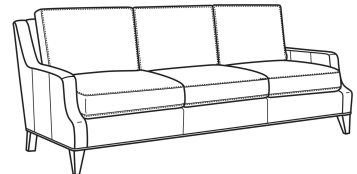

Austin / 3770-22

DESCRIPTION:	Apt Sofa (78W)
OUTSIDE:	78"W x 39"D x 35"H
INSIDE:	70"W x 22.5"D
SEAT:	20.5"H
ARM:	23"H
BACK RAIL:	34"H
THROW PILLOWS:	2 - 20"
COM:	Plain: 17.50 yds Repeat of 2-14": 22.00 yds Repeat of 15-27": 23.75 yds
WEIGHT:	165 lbs

L = available in leather

Standard Features:

Box Border Back

French Seamed

May be shown with optional features

AUSTIN

Standard Seat Cushion: Comfort Down Seat

Standard Back Pillow: Comfort Down Back

Also available:

Austin / 3770-00
Sofa (87W)
Outside: 87W x 39D x 35H
Inside: 79W x 22.5D

Austin / 3770-02
Apt Sofa (78W)
Outside: 78W x 39D x 35H
Inside: 70W x 22.5D

Austin / 3770-05
Chair (30W)
Outside: 30W x 39D x 35H
Inside: 22W x 22.5D

Austin / 3770-20
Sofa (87W)
Outside: 87W x 39D x 35H
Inside: 79W x 22.5D

Austin / L3770-00
Leather Sofa (87W)
Outside: 87W x 39D x 35H
Inside: 79W x 22.5D

Austin / L3770-02
Leather Apt Sofa (78W)
Outside: 78W x 39D x 35H
Inside: 70W x 22.5D