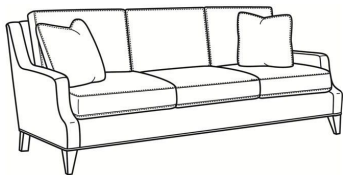

Austin / 3770-22

DESCRIPTION:	Apt Sofa (78W)
OUTSIDE:	78"W x 39"D x 35"H
INSIDE:	70"W x 22.5"D
SEAT:	20.5"H
ARM:	23"H
BACK RAIL:	34"H
THROW PILLOWS:	2 - 20"
COM:	Plain: 17.50 yds Repeat of 2-14": 22.00 yds Repeat of 15-27": 23.75 yds
WEIGHT:	165 lbs

L = available in leather

Standard Features:

Box Border Back

French Seamed

May be shown with optional features

AUSTIN

Standard Seat Cushion: Comfort Down Seat

Standard Back Pillow: Comfort Down Back

Also available:

Austin / 3770-00
Sofa (87W)
Outside: 87W x 39D x 35H
Inside: 79W x 22.5D

Austin / 3770-02
Apt Sofa (78W)
Outside: 78W x 39D x 35H
Inside: 70W x 22.5D

Austin / 3770-05
Chair (30W)
Outside: 30W x 39D x 35H
Inside: 22W x 22.5D

Austin / L3770-05
Leather Chair (30W)
Outside: 30W x 39D x 35H
Inside: 22W x 22.5D