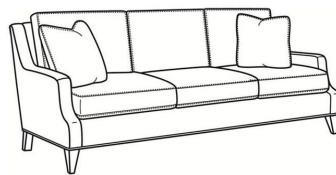

Austin / 3770-22

DESCRIPTION:	Apt Sofa (78W)
OUTSIDE:	78"W x 39"D x 35"H
INSIDE:	70"W x 22.5"D
SEAT:	20.5"H
ARM:	23"H
BACK RAIL:	34"H
THROW PILLOWS:	2 - 20"
COM:	Plain: 17.50 yds Repeat of 2-14": 22.00 yds Repeat of 15-27": 23.75 yds
WEIGHT:	165 lbs

L = available in leather

Standard Features:

Box Border Back

French Seamed

May be shown with optional features

AUSTIN

Standard Seat Cushion: Comfort Down Seat

Standard Back Pillow: Comfort Down Back

Also available:

Austin / 3770-00
Sofa (87W)
Outside: 87W x 39D x 35H
Inside: 79W x 22.5D

Austin / 3770-02
Apt Sofa (78W)
Outside: 78W x 39D x 35H
Inside: 70W x 22.5D

Austin / 3770-05
Chair (30W)
Outside: 30W x 39D x 35H
Inside: 22W x 22.5D

Austin / L3770-05
Leather Chair (30W)
Outside: 30W x 39D x 35H
Inside: 22W x 22.5D