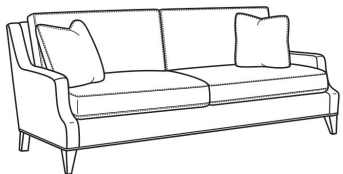

Austin / 3770-22

DESCRIPTION:	Apt Sofa (78W)
OUTSIDE:	78"W x 39"D x 35"H
INSIDE:	70"W x 22.5"D
SEAT:	20.5"H
ARM:	23"H
BACK RAIL:	34"H
THROW PILLOWS:	2 - 20"
COM:	Plain: 17.50 yds Repeat of 2-14": 22.00 yds Repeat of 15-27": 23.75 yds
WEIGHT:	165 lbs

L = available in leather

Standard Features:

Box Border Back

French Seamed

May be shown with optional features

AUSTIN

Standard Seat Cushion: Comfort Down Seat

Standard Back Pillow: Comfort Down Back

Also available:

Austin / 3770-00
Sofa (87W)
Outside: 87W x 39D x 35H
Inside: 79W x 22.5D

Austin / 3770-02
Apt Sofa (78W)
Outside: 78W x 39D x 35H
Inside: 70W x 22.5D

Austin / 3770-05
Chair (30W)
Outside: 30W x 39D x 35H
Inside: 22W x 22.5D

Austin / 3770-20
Sofa (87W)
Outside: 87W x 39D x 35H
Inside: 79W x 22.5D

Austin / L3770-00
Leather Sofa (87W)
Outside: 87W x 39D x 35H
Inside: 79W x 22.5D

Austin / L3770-02
Leather Apt Sofa (78W)
Outside: 78W x 39D x 35H
Inside: 70W x 22.5D