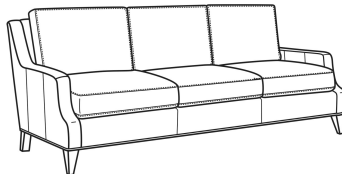

Austin / 3770-22

DESCRIPTION:	Apt Sofa (78W)
OUTSIDE:	78"W x 39"D x 35"H
INSIDE:	70"W x 22.5"D
SEAT:	20.5"H
ARM:	23"H
BACK RAIL:	34"H
THROW PILLOWS:	2 - 20"
COM:	Plain: 17.50 yds Repeat of 2-14": 22.00 yds Repeat of 15-27": 23.75 yds
WEIGHT:	165 lbs

L = available in leather

Standard Features:

Box Border Back

French Seamed

May be shown with optional features

AUSTIN

Standard Seat Cushion: Comfort Down Seat

Standard Back Pillow: Comfort Down Back

Also available:

Austin / 3770-00
Sofa (87W)
Outside: 87W x 39D x 35H
Inside: 79W x 22.5D

Austin / 3770-02
Apt Sofa (78W)
Outside: 78W x 39D x 35H
Inside: 70W x 22.5D

Austin / 3770-05
Chair (30W)
Outside: 30W x 39D x 35H
Inside: 22W x 22.5D

Austin / 3770-20
Sofa (87W)
Outside: 87W x 39D x 35H
Inside: 79W x 22.5D

Austin / L3770-00
Leather Sofa (87W)
Outside: 87W x 39D x 35H
Inside: 79W x 22.5D

Austin / L3770-02
Leather Apt Sofa (78W)
Outside: 78W x 39D x 35H
Inside: 70W x 22.5D