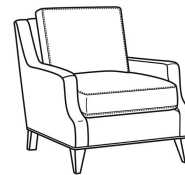

Austin / 3770-22

DESCRIPTION:	Apt Sofa (78W)
OUTSIDE:	78"W x 39"D x 35"H
INSIDE:	70"W x 22.5"D
SEAT:	20.5"H
ARM:	23"H
BACK RAIL:	34"H
THROW PILLOWS:	2 - 20"
COM:	Plain: 17.50 yds Repeat of 2-14": 22.00 yds Repeat of 15-27": 23.75 yds
WEIGHT:	165 lbs

L = available in leather

Standard Features:

Box Border Back

French Seamed

May be shown with optional features

AUSTIN

Standard Seat Cushion: Comfort Down Seat

Standard Back Pillow: Comfort Down Back

Also available:

Austin / 3770-00
Sofa (87W)
Outside: 87W x 39D x 35H
Inside: 79W x 22.5D

Austin / 3770-02
Apt Sofa (78W)
Outside: 78W x 39D x 35H
Inside: 70W x 22.5D

Austin / 3770-05
Chair (30W)
Outside: 30W x 39D x 35H
Inside: 22W x 22.5D

Austin / L3770-05
Leather Chair (30W)
Outside: 30W x 39D x 35H
Inside: 22W x 22.5D