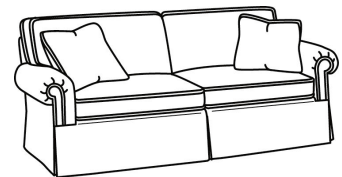

CD87 Series / CD8720T-2

| | |
|----------------|---|
| DESCRIPTION: | Sofa (83W) |
| OUTSIDE: | 83"W x 41"D x 38"H |
| INSIDE: | 70"W x 24.5"D |
| SEAT: | 21.5"H |
| ARM: | 25.5"H |
| BACK RAIL: | 30.5"H |
| THROW PILLOWS: | 2 - 18" |
| COM: | Plain: 21.00 yds Repeat of 2-14": 26.25 yds Repeat of 15-27": 28.50 yds |
| WEIGHT: | 160 lbs |

S = available as sleeper

Standard Features:

This style is a custom configuration from our CUSTOM DESIGN COLLECTIONS.

Additional configurations available

May be shown with optional features

CD87 SERIES

Standard Seat Cushion: Hallmark Seat
Standard Back Pillow: Fiber Back

Also available:

CD87 Series / CD8700R
Sofa (88W)
Outside: 88W x 38D x 38H
Inside: 70W x 22D

CD87 Series / CD8700R-2
Sofa (88W)
Outside: 88W x 38D x 38H
Inside: 70W x 22D

CD87 Series / CD8700R-2S
Queen Sleeper (87W)
Outside: 87W x 38D x 38H
Inside: 69W x 22D