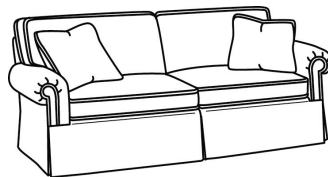

CD87 Series / CD8720T-2

| | |
|----------------|---|
| DESCRIPTION: | Sofa (83W) |
| OUTSIDE: | 83"W x 41"D x 38"H |
| INSIDE: | 70"W x 24.5"D |
| SEAT: | 21.5"H |
| ARM: | 25.5"H |
| BACK RAIL: | 30.5"H |
| THROW PILLOWS: | 2 - 18" |
| COM: | Plain: 21.00 yds Repeat of 2-14": 26.25 yds Repeat of 15-27": 28.50 yds |
| WEIGHT: | 160 lbs |

S = available as sleeper

Standard Features:

This style is a custom configuration from our CUSTOM DESIGN COLLECTIONS.

Additional configurations available

May be shown with optional features

CD87 SERIES

Standard Seat Cushion: Hallmark Seat
Standard Back Pillow: Fiber Back

Also available:

CD87 Series / CD8700R
Sofa (88W)
Outside: 88W x 38D x 38H
Inside: 70W x 22D

CD87 Series / CD8700R-2
Sofa (88W)
Outside: 88W x 38D x 38H
Inside: 70W x 22D

CD87 Series / CD8700R-2S
Queen Sleeper (87W)
Outside: 87W x 38D x 38H
Inside: 69W x 22D