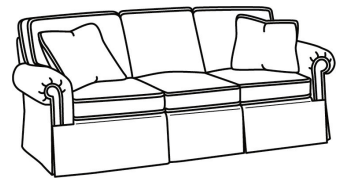

CD87 Series / CD8704S
 Loveseat (65W)
 Outside: 65W x 38D x 38H
 Inside: 47W x 22D

CD87 Series / CD8704T
 Loveseat (60W)
 Outside: 60W x 38D x 38H
 Inside: 47W x 22D

CD87 Series / CD8705R
 Chair (40W)
 Outside: 40W x 38D x 38H
 Inside: 22W x 22D

CD87 Series / CD8705R-SW
 Swivel Chair (40W)
 Outside: 40W x 38D x 38H
 Inside: 22W x 22D

CD87 Series / CD8705S
 Chair (40W)
 Outside: 40W x 38D x 38H
 Inside: 22W x 22D

CD87 Series / CD8705S-SW
 Swivel Chair (40W)
 Outside: 40W x 38D x 38H
 Inside: 22W x 22D

CD87 Series / CD8705T
 Chair (34W)
 Outside: 34W x 38D x 38H
 Inside: 22W x 22D

CD87 Series / CD8705T-SW
 Swivel Chair (34W)
 Outside: 34W x 38D x 38H
 Inside: 22W x 22D

CD87 Series / CD8720R
 Sofa (88W)
 Outside: 88W x 41D x 38H
 Inside: 70W x 24.5D