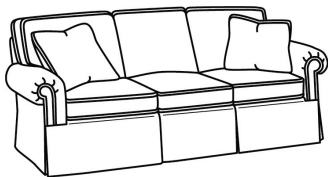

CD87 Series / CD8720T-2

| | |
|----------------|---|
| DESCRIPTION: | Sofa (83W) |
| OUTSIDE: | 83"W x 41"D x 38"H |
| INSIDE: | 70"W x 24.5"D |
| SEAT: | 21.5"H |
| ARM: | 25.5"H |
| BACK RAIL: | 30.5"H |
| THROW PILLOWS: | 2 - 18" |
| COM: | Plain: 21.00 yds Repeat of 2-14": 26.25 yds Repeat of 15-27": 28.50 yds |
| WEIGHT: | 160 lbs |

S = available as sleeper

Standard Features:

This style is a custom configuration from our CUSTOM DESIGN COLLECTIONS.

Additional configurations available

May be shown with optional features

CD87 SERIES

Standard Seat Cushion: Hallmark Seat
Standard Back Pillow: Fiber Back

Also available:

CD87 Series / CD8700R
Sofa (88W)
Outside: 88W x 38D x 38H
Inside: 70W x 22D

CD87 Series / CD8700R-2
Sofa (88W)
Outside: 88W x 38D x 38H
Inside: 70W x 22D

CD87 Series / CD8700R-2S
Queen Sleeper (87W)
Outside: 87W x 38D x 38H
Inside: 69W x 22D