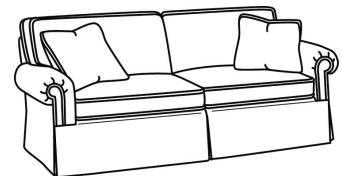

CD87 Series / CD8702R
Apt Sofa (78W)
Outside: 78W x 38D x 38H
Inside: 60W x 22D