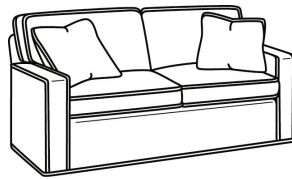

CD87 Series / CD8703S
Wedge Sofa (115W)
Outside: 115W x 53D x 38H
Inside: 0W x 22D

CD87 Series / CD8703T
Wedge Sofa (115W)
Outside: 115W x 53D x 38H
Inside: 0W x 22D

CD87 Series / CD8704R
Loveseat (65W)
Outside: 65W x 38D x 38H
Inside: 47W x 22D

CD87 Series / CD8704S
Loveseat (65W)
Outside: 65W x 38D x 38H
Inside: 47W x 22D

CD87 Series / CD8704T
Loveseat (60W)
Outside: 60W x 38D x 38H
Inside: 47W x 22D

CD87 Series / CD8705R
Chair (40W)
Outside: 40W x 38D x 38H
Inside: 22W x 22D