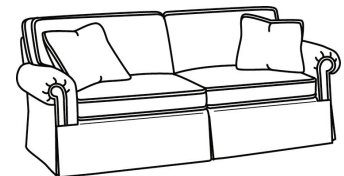

CD87 Series / CD8702R
Apt Sofa (78W)
Outside: 78W x 38D x 38H
Inside: 60W x 22D