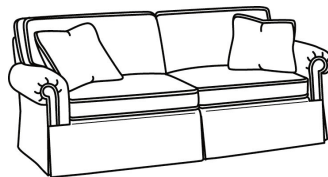

CD87 Series / CD8725R-SW

DESCRIPTION:	Swivel Chair (40W)
OUTSIDE:	40"W x 41"D x 38"H
INSIDE:	22"W x 24.5"D
SEAT:	21.5"H
ARM:	25.5"H
BACK RAIL:	30.5"H
COM:	Plain: 11.00 yds Repeat of 2-14": 13.75 yds Repeat of 15-27": 15.00 yds
WEIGHT:	90 lbs

S = available as sleeper

Standard Features:

This style is a custom configuration from our CUSTOM DESIGN COLLECTIONS.

Additional configurations available

May be shown with optional features

CD87 SERIES

Standard Seat Cushion: Hallmark Seat

Standard Back Pillow: Fiber Back

Also available:

CD87 Series / CD8700R
Sofa (88W)
Outside: 88W x 38D x 38H
Inside: 70W x 22D

CD87 Series / CD8700R-2
Sofa (88W)
Outside: 88W x 38D x 38H
Inside: 70W x 22D

CD87 Series / CD8700R-2S
Queen Sleeper (87W)
Outside: 87W x 38D x 38H
Inside: 69W x 22D