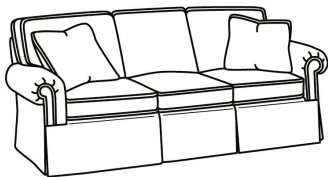

CD87 Series / CD8725R-SW

DESCRIPTION:	Swivel Chair (40W)
OUTSIDE:	40"W x 41"D x 38"H
INSIDE:	22"W x 24.5"D
SEAT:	21.5"H
ARM:	25.5"H
BACK RAIL:	30.5"H
COM:	Plain: 11.00 yds Repeat of 2-14": 13.75 yds Repeat of 15-27": 15.00 yds
WEIGHT:	90 lbs

S = available as sleeper

Standard Features:

This style is a custom configuration from our CUSTOM DESIGN COLLECTIONS.

Additional configurations available

May be shown with optional features

CD87 SERIES

Standard Seat Cushion: Hallmark Seat

Standard Back Pillow: Fiber Back

Also available:

CD87 Series / CD8700R
Sofa (88W)
Outside: 88W x 38D x 38H
Inside: 70W x 22D

CD87 Series / CD8700R-2
Sofa (88W)
Outside: 88W x 38D x 38H
Inside: 70W x 22D

CD87 Series / CD8700R-2S
Queen Sleeper (87W)
Outside: 87W x 38D x 38H
Inside: 69W x 22D