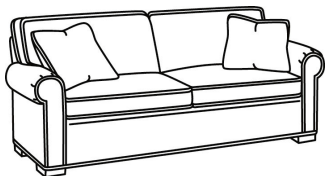

Standard Back Pillow: Fiber Back

Also available:

CD87 Series / CD8700R
Sofa (88W)
Outside: 88W x 38D x 38H
Inside: 70W x 22D

CD87 Series / CD8700R-2
Sofa (88W)
Outside: 88W x 38D x 38H
Inside: 70W x 22D

CD87 Series / CD8700R-2S
Queen Sleeper (87W)
Outside: 87W x 38D x 38H
Inside: 69W x 22D