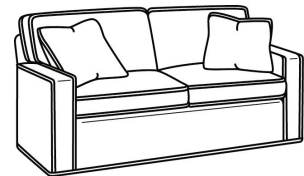

CD87 Series / CD8724T
Loveseat (60W)
Outside: 60W x 41D x 38H
Inside: 47W x 24.5D