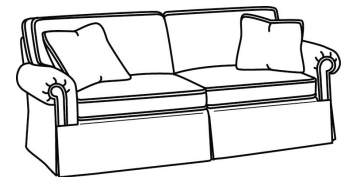

Standard Back Pillow: Fiber Back

Also available:

CD87 Series / CD8700R
Sofa (88W)
Outside: 88W x 38D x 38H
Inside: 70W x 22D

CD87 Series / CD8700R-2
Sofa (88W)
Outside: 88W x 38D x 38H
Inside: 70W x 22D

CD87 Series / CD8700R-2S
Queen Sleeper (87W)
Outside: 87W x 38D x 38H
Inside: 69W x 22D