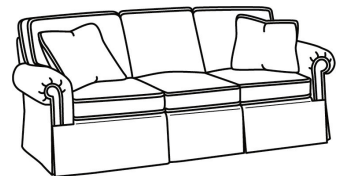

CD87 Series / CD8704S
Loveseat (65W)
Outside: 65W x 38D x 38H
Inside: 47W x 22D

CD87 Series / CD8704T
Loveseat (60W)
Outside: 60W x 38D x 38H
Inside: 47W x 22D

CD87 Series / CD8705R
Chair (40W)
Outside: 40W x 38D x 38H
Inside: 22W x 22D

CD87 Series / CD8705R-SW
Swivel Chair (40W)
Outside: 40W x 38D x 38H
Inside: 22W x 22D

CD87 Series / CD8705S
Chair (40W)
Outside: 40W x 38D x 38H
Inside: 22W x 22D

CD87 Series / CD8705S-SW
Swivel Chair (40W)
Outside: 40W x 38D x 38H
Inside: 22W x 22D

CD87 Series / CD8705T
Chair (34W)
Outside: 34W x 38D x 38H
Inside: 22W x 22D

CD87 Series / CD8705T-SW
Swivel Chair (34W)
Outside: 34W x 38D x 38H
Inside: 22W x 22D

CD87 Series / CD8720R
Sofa (88W)
Outside: 88W x 41D x 38H
Inside: 70W x 24.5D