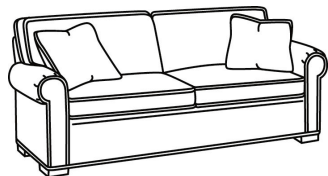

CD87 Series / CD8725R-SW

DESCRIPTION:	Swivel Chair (40W)
OUTSIDE:	40"W x 41"D x 38"H
INSIDE:	22"W x 24.5"D
SEAT:	21.5"H
ARM:	25.5"H
BACK RAIL:	30.5"H
COM:	Plain: 11.00 yds Repeat of 2-14": 13.75 yds Repeat of 15-27": 15.00 yds
WEIGHT:	90 lbs

Standard Back Pillow: Fiber Back

Also available:

CD87 Series / CD8700R
Sofa (88W)
Outside: 88W x 38D x 38H
Inside: 70W x 22D

CD87 Series / CD8700R-2
Sofa (88W)
Outside: 88W x 38D x 38H
Inside: 70W x 22D

CD87 Series / CD8700R-2S
Queen Sleeper (87W)
Outside: 87W x 38D x 38H
Inside: 69W x 22D

CD87 Series / CD8700S-2
Sofa (88W)
Outside: 88W x 38D x 38H
Inside: 70W x 22D

CD87 Series / CD8700S-2S
Queen Sleeper (87W)
Outside: 87W x 38D x 38H
Inside: 69W x 22D

CD87 Series / CD8702R
Apt Sofa (78W)
Outside: 78W x 38D x 38H
Inside: 60W x 22D