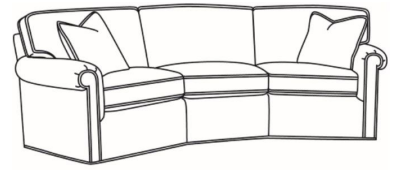

Standard Back Pillow: Fiber Back

Also available:

CD87 Series / CD8700R
Sofa (88W)
Outside: 88W x 38D x 38H
Inside: 70W x 22D

CD87 Series / CD8700R-2
Sofa (88W)
Outside: 88W x 38D x 38H
Inside: 70W x 22D

CD87 Series / CD8700R-2S
Queen Sleeper (87W)
Outside: 87W x 38D x 38H
Inside: 69W x 22D

CD87 Series / CD8700S-2
Sofa (88W)
Outside: 88W x 38D x 38H
Inside: 70W x 22D

CD87 Series / CD8700S-2S
Queen Sleeper (87W)
Outside: 87W x 38D x 38H
Inside: 69W x 22D

CD87 Series / CD8702R
Apt Sofa (78W)
Outside: 78W x 38D x 38H
Inside: 60W x 22D

CD87 Series / CD8702S
Apt Sofa (78W)
Outside: 78W x 38D x 38H
Inside: 60W x 22D

CD87 Series / CD8702T
Apt Sofa (73W)
Outside: 73W x 38D x 38H
Inside: 60W x 22D

CD87 Series / CD8703R
Wedge Sofa (115W)
Outside: 115W x 53D x 38H
Inside: 0W x 22D