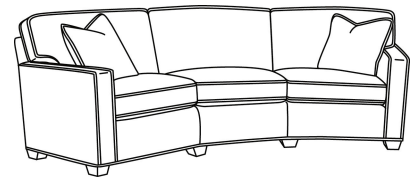

CD87 Series / CD8705T
Chair (34W)
Outside: 34W x 38D x 38H
Inside: 22W x 22D

CD87 Series / CD8705T-SW
Swivel Chair (34W)
Outside: 34W x 38D x 38H
Inside: 22W x 22D

CD87 Series / CD8720R
Sofa (88W)
Outside: 88W x 41D x 38H
Inside: 70W x 24.5D

CD87 Series / CD8722R
Apt Sofa (78W)
Outside: 78W x 41D x 38H
Inside: 60W x 24.5D

CD87 Series / CD8722S
Apt Sofa (78W)
Outside: 78W x 41D x 38H
Inside: 60W x 24.5D

CD87 Series / CD8722T
Apt Sofa (73W)
Outside: 73W x 41D x 38H
Inside: 60W x 24.5D

CD87 Series / CD8723R
Wedge Sofa (118W)
Outside: 118W x 56D x 38H
Inside: 0W x 24.5D

CD87 Series / CD8723S
Wedge Sofa (118W)
Outside: 118W x 56D x 38H
Inside: 0W x 24.5D

CD87 Series / CD8723T
Wedge Sofa (118W)
Outside: 118W x 56D x 38H
Inside: 0W x 24.5D