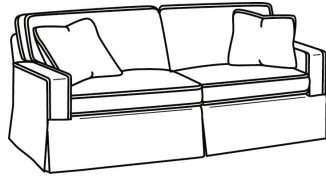

Standard Back Pillow: Fiber Back

Also available:

CD87 Series / CD8700R
Sofa (88W)
Outside: 88W x 38D x 38H
Inside: 70W x 22D

CD87 Series / CD8700R-2
Sofa (88W)
Outside: 88W x 38D x 38H
Inside: 70W x 22D

CD87 Series / CD8700R-2S
Queen Sleeper (87W)
Outside: 87W x 38D x 38H
Inside: 69W x 22D

CD87 Series / CD8700S-2
Sofa (88W)
Outside: 88W x 38D x 38H
Inside: 70W x 22D

CD87 Series / CD8700S-2S
Queen Sleeper (87W)
Outside: 87W x 38D x 38H
Inside: 69W x 22D

CD87 Series / CD8702R
Apt Sofa (78W)
Outside: 78W x 38D x 38H
Inside: 60W x 22D

CD87 Series / CD8702S
Apt Sofa (78W)
Outside: 78W x 38D x 38H
Inside: 60W x 22D

CD87 Series / CD8702T
Apt Sofa (73W)
Outside: 73W x 38D x 38H
Inside: 60W x 22D

CD87 Series / CD8703R
Wedge Sofa (115W)
Outside: 115W x 53D x 38H
Inside: 0W x 22D