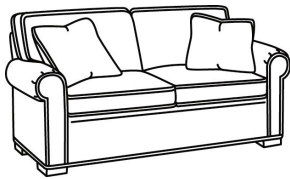

Standard Back Pillow: Fiber Back

Also available:

CD87 Series / CD8700R
Sofa (88W)
Outside: 88W x 38D x 38H
Inside: 70W x 22D

CD87 Series / CD8700R-2
Sofa (88W)
Outside: 88W x 38D x 38H
Inside: 70W x 22D

CD87 Series / CD8700R-2S
Queen Sleeper (87W)
Outside: 87W x 38D x 38H
Inside: 69W x 22D

CD87 Series / CD8702S
Apt Sofa (78W)
Outside: 78W x 38D x 38H
Inside: 60W x 22D

CD87 Series / CD8702T
Apt Sofa (73W)
Outside: 73W x 38D x 38H
Inside: 60W x 22D

CD87 Series / CD8703R
Wedge Sofa (115W)
Outside: 115W x 53D x 38H
Inside: 0W x 22D

CD87 Series / CD8703S
Wedge Sofa (115W)
Outside: 115W x 53D x 38H
Inside: 0W x 22D

CD87 Series / CD8703T
Wedge Sofa (115W)
Outside: 115W x 53D x 38H
Inside: 0W x 22D

CD87 Series / CD8704R
Loveseat (65W)
Outside: 65W x 38D x 38H
Inside: 47W x 22D