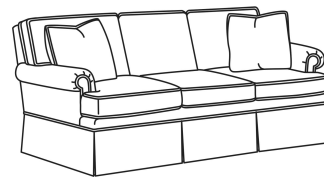

CD88 Series / CD8800S-2

DESCRIPTION:	Sofa (81W)
OUTSIDE:	81"W x 39"D x 37"H
INSIDE:	67.5"W x 22"D
SEAT:	20.5"H
ARM:	24.5"H
BACK RAIL:	33"H
THROW PILLOWS:	2 - 18"
COM:	Plain: 21.00 yds Repeat of 2-14": 26.25 yds Repeat of 15-27": 28.50 yds
WEIGHT:	145 lbs

Standard Back Pillow: Fiber Back

Also available:

CD88 Series / CD8800K
Sofa (81W)
Outside: 81W x 39D x 37H
Inside: 67.5W x 22D

CD88 Series / CD8800K-2
Sofa (81W)
Outside: 81W x 39D x 37H
Inside: 67.5W x 22D

CD88 Series / CD8800R
Sofa (81W)
Outside: 81W x 39D x 37H
Inside: 67.5W x 22D

CD88 Series / CD8800R-2
Sofa (81W)
Outside: 81W x 39D x 37H
Inside: 67.5W x 22D

CD88 Series / CD8800T
Sofa (77W)
Outside: 77W x 39D x 37H
Inside: 67.5W x 22D