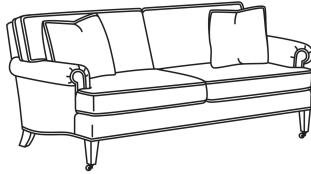

Standard Back Pillow: Fiber Back

Also available:

CD88 Series / CD8800K
Sofa (81W)
Outside: 81W x 39D x 37H
Inside: 67.5W x 22D

CD88 Series / CD8800K-2
Sofa (81W)
Outside: 81W x 39D x 37H
Inside: 67.5W x 22D

CD88 Series / CD8800R
Sofa (81W)
Outside: 81W x 39D x 37H
Inside: 67.5W x 22D

CD88 Series / CD8800R-2
Sofa (81W)
Outside: 81W x 39D x 37H
Inside: 67.5W x 22D

CD88 Series / CD8800T
Sofa (77W)
Outside: 77W x 39D x 37H
Inside: 67.5W x 22D

CD88 Series / CD8801E
Long Sofa (86W)
Outside: 86W x 39D x 37H
Inside: 74W x 22D

CD88 Series / CD8801R-2
 Long Sofa (88W)
 Outside: 88W x 39D x 37H
 Inside: 74W x 22D

CD88 Series / CD8801S
 Long Sofa (88W)
 Outside: 88W x 39D x 37H
 Inside: 74W x 22D

CD88 Series / CD8801T
 Long Sofa (84.5W)
 Outside: 84.5W x 39D x 37H
 Inside: 74W x 22D

CD88 Series / CD8802K
 Apt Sofa (75.5W)
 Outside: 75.5W x 39D x 37H
 Inside: 62W x 22D

CD88 Series / CD8802R
 Apt Sofa (75.5W)
 Outside: 75.5W x 39D x 37H
 Inside: 62W x 22D