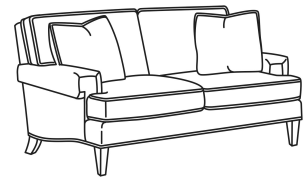

CD88 Series / CD8804K
Loveseat (63.5W)
Outside: 63.5W x 39D x 37H
Inside: 49W x 22D