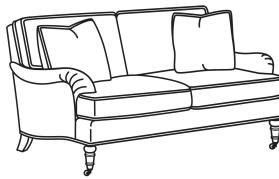

CD88 Series / CD8804E
Loveseat (61.5W)
Outside: 61.5W x 39D x 37H
Inside: 49W x 22D