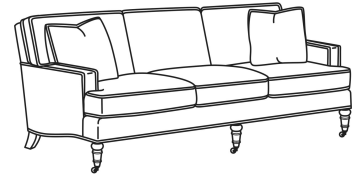

Standard Back Pillow: Fiber Back

Also available:

CD88 Series / CD8800K
Sofa (81W)
Outside: 81W x 39D x 37H
Inside: 67.5W x 22D

CD88 Series / CD8800K-2
Sofa (81W)
Outside: 81W x 39D x 37H
Inside: 67.5W x 22D

CD88 Series / CD8800R
Sofa (81W)
Outside: 81W x 39D x 37H
Inside: 67.5W x 22D

CD88 Series / CD8800R-2
Sofa (81W)
Outside: 81W x 39D x 37H
Inside: 67.5W x 22D

CD88 Series / CD8800T
Sofa (77W)
Outside: 77W x 39D x 37H
Inside: 67.5W x 22D

CD88 Series / CD8801E
Long Sofa (86W)
Outside: 86W x 39D x 37H
Inside: 74W x 22D

CD88 Series / CD8801R-2
 Long Sofa (88W)
 Outside: 88W x 39D x 37H
 Inside: 74W x 22D

CD88 Series / CD8801S
 Long Sofa (88W)
 Outside: 88W x 39D x 37H
 Inside: 74W x 22D