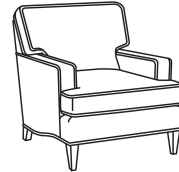

CD88 Series / CD8804T
 Loveseat (60W)
 Outside: 60W x 39D x 37H
 Inside: 49W x 22D

CD88 Series / CD8805E
 Chair (33W)
 Outside: 33W x 39D x 37H
 Inside: 21.5W x 22D

CD88 Series / CD8805E-SW
 Swivel Chair (33W)
 Outside: 33W x 39D x 37H
 Inside: 21.5W x 22D

CD88 Series / CD8805K
 Chair (35.5W)
 Outside: 35.5W x 39D x 37H
 Inside: 21.5W x 22D

CD88 Series / CD8805K-SW
Swivel Chair (35.5W)
Outside: 35.5W x 39D x 37H
Inside: 21.5W x 22D

CD88 Series / CD8805R
Chair (35.5W)
Outside: 35.5W x 39D x 37H
Inside: 21.5W x 22D

CD88 Series / CD8805R-SW
Swivel Chair (35.5W)
Outside: 35.5W x 39D x 37H
Inside: 21.5W x 22D

CD88 Series / CD8805S
Chair (35.5W)
Outside: 35.5W x 39D x 37H
Inside: 21.5W x 22D

CD88 Series / CD8805S-SW
Swivel Chair (35.5W)
Outside: 35.5W x 39D x 37H
Inside: 21.5W x 22D