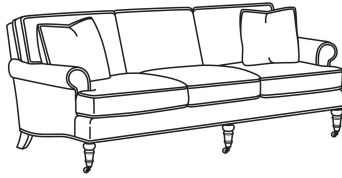

Standard Back Pillow: Fiber Back

Also available:

CD88 Series / CD8800K
Sofa (81W)
Outside: 81W x 39D x 37H
Inside: 67.5W x 22D

CD88 Series / CD8800K-2
Sofa (81W)
Outside: 81W x 39D x 37H
Inside: 67.5W x 22D

CD88 Series / CD8800R
Sofa (81W)
Outside: 81W x 39D x 37H
Inside: 67.5W x 22D

CD88 Series / CD8800R-2
Sofa (81W)
Outside: 81W x 39D x 37H
Inside: 67.5W x 22D

CD88 Series / CD8800T
Sofa (77W)
Outside: 77W x 39D x 37H
Inside: 67.5W x 22D

CD88 Series / CD8801E
Long Sofa (86W)
Outside: 86W x 39D x 37H
Inside: 74W x 22D

CD88 Series / CD8801R-2
 Long Sofa (88W)
 Outside: 88W x 39D x 37H
 Inside: 74W x 22D

CD88 Series / CD8801S
 Long Sofa (88W)
 Outside: 88W x 39D x 37H
 Inside: 74W x 22D