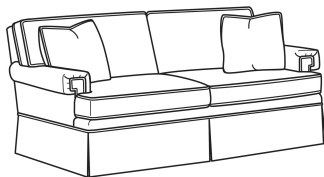

CD88 Series / CD8800S-2

DESCRIPTION:	Sofa (81W)
OUTSIDE:	81"W x 39"D x 37"H
INSIDE:	67.5"W x 22"D
SEAT:	20.5"H
ARM:	24.5"H
BACK RAIL:	33"H
THROW PILLOWS:	2 - 18"
COM:	Plain: 21.00 yds Repeat of 2-14": 26.25 yds Repeat of 15-27": 28.50 yds
WEIGHT:	145 lbs

Standard Features:

This style is a custom configuration from our CUSTOM DESIGN COLLECTIONS.

Additional configurations available

May be shown with optional features

CD88 SERIES

Standard Seat Cushion: Hallmark Seat

Standard Back Pillow: Fiber Back

Also available:

CD88 Series / CD8800K
Sofa (81W)
Outside: 81W x 39D x 37H
Inside: 67.5W x 22D

CD88 Series / CD8800K-2
Sofa (81W)
Outside: 81W x 39D x 37H
Inside: 67.5W x 22D