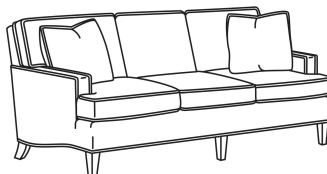

CD88 Series / CD8800S-2

DESCRIPTION:	Sofa (81W)
OUTSIDE:	81"W x 39"D x 37"H
INSIDE:	67.5"W x 22"D
SEAT:	20.5"H
ARM:	24.5"H
BACK RAIL:	33"H
THROW PILLOWS:	2 - 18"
COM:	Plain: 21.00 yds Repeat of 2-14": 26.25 yds Repeat of 15-27": 28.50 yds
WEIGHT:	145 lbs

Standard Features:

This style is a custom configuration from our CUSTOM DESIGN COLLECTIONS.

Additional configurations available

May be shown with optional features

CD88 SERIES

Standard Seat Cushion: Hallmark Seat

Standard Back Pillow: Fiber Back

Also available:

CD88 Series / CD8800K
Sofa (81W)
Outside: 81W x 39D x 37H
Inside: 67.5W x 22D

CD88 Series / CD8800K-2
Sofa (81W)
Outside: 81W x 39D x 37H
Inside: 67.5W x 22D

CD88 Series / CD8800R
Sofa (81W)
Outside: 81W x 39D x 37H
Inside: 67.5W x 22D

CD88 Series / CD8800R-2
Sofa (81W)
Outside: 81W x 39D x 37H
Inside: 67.5W x 22D

CD88 Series / CD8800T
Sofa (77W)
Outside: 77W x 39D x 37H
Inside: 67.5W x 22D