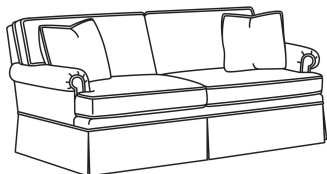

CD88 Series / CD8800R-2
Sofa (81W)
Outside: 81W x 39D x 37H
Inside: 67.5W x 22D