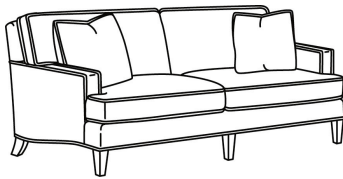

CD88 Series / CD8801E
Long Sofa (86W)
Outside: 86W x 39D x 37H
Inside: 74W x 22D

CD88 Series / CD8801R-2
 Long Sofa (88W)
 Outside: 88W x 39D x 37H
 Inside: 74W x 22D

CD88 Series / CD8801S
 Long Sofa (88W)
 Outside: 88W x 39D x 37H
 Inside: 74W x 22D

CD88 Series / CD8801T
 Long Sofa (84.5W)
 Outside: 84.5W x 39D x 37H
 Inside: 74W x 22D

CD88 Series / CD8802K
 Apt Sofa (75.5W)
 Outside: 75.5W x 39D x 37H
 Inside: 62W x 22D

CD88 Series / CD8802R
 Apt Sofa (75.5W)
 Outside: 75.5W x 39D x 37H
 Inside: 62W x 22D

CD88 Series / CD8802S
 Apt Sofa (75.5W)
 Outside: 75.5W x 39D x 37H
 Inside: 62W x 22D

CD88 Series / CD8802T
 Apt Sofa (71.5W)
 Outside: 71.5W x 39D x 37H
 Inside: 62W x 22D

CD88 Series / CD8804E
 Loveseat (61.5W)
 Outside: 61.5W x 39D x 37H
 Inside: 49W x 22D