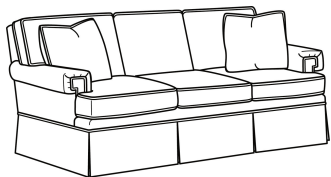

CD88 Series / CD8800S-2

DESCRIPTION:	Sofa (81W)
OUTSIDE:	81"W x 39"D x 37"H
INSIDE:	67.5"W x 22"D
SEAT:	20.5"H
ARM:	24.5"H
BACK RAIL:	33"H
THROW PILLOWS:	2 - 18"
COM:	Plain: 21.00 yds Repeat of 2-14": 26.25 yds Repeat of 15-27": 28.50 yds
WEIGHT:	145 lbs

Standard Features:

This style is a custom configuration from our CUSTOM DESIGN COLLECTIONS.

Additional configurations available

May be shown with optional features

CD88 SERIES

Standard Seat Cushion: Hallmark Seat

Standard Back Pillow: Fiber Back

Also available:

CD88 Series / CD8800K
Sofa (81W)
Outside: 81W x 39D x 37H
Inside: 67.5W x 22D

CD88 Series / CD8800K-2
Sofa (81W)
Outside: 81W x 39D x 37H
Inside: 67.5W x 22D