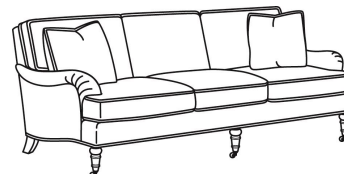

CD88 Series / CD8800S-2

DESCRIPTION:	Sofa (81W)
OUTSIDE:	81"W x 39"D x 37"H
INSIDE:	67.5"W x 22"D
SEAT:	20.5"H
ARM:	24.5"H
BACK RAIL:	33"H
THROW PILLOWS:	2 - 18"
COM:	Plain: 21.00 yds Repeat of 2-14": 26.25 yds Repeat of 15-27": 28.50 yds
WEIGHT:	145 lbs

Standard Back Pillow: Fiber Back

Also available:

CD88 Series / CD8800K
Sofa (81W)
Outside: 81W x 39D x 37H
Inside: 67.5W x 22D

CD88 Series / CD8800K-2
Sofa (81W)
Outside: 81W x 39D x 37H
Inside: 67.5W x 22D

CD88 Series / CD8800R
Sofa (81W)
Outside: 81W x 39D x 37H
Inside: 67.5W x 22D

CD88 Series / CD8800R-2
Sofa (81W)
Outside: 81W x 39D x 37H
Inside: 67.5W x 22D

CD88 Series / CD8800T
Sofa (77W)
Outside: 77W x 39D x 37H
Inside: 67.5W x 22D