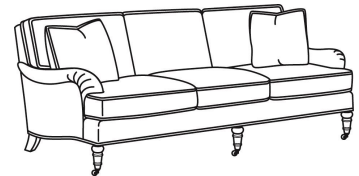

Standard Features:

This style is a custom configuration from our CUSTOM DESIGN COLLECTIONS.

Additional configurations available

May be shown with optional features

CD88 SERIES

Standard Seat Cushion: Hallmark Seat
Standard Back Pillow: Fiber Back

Also available:

CD88 Series / CD8800K
Sofa (81W)
Outside: 81W x 39D x 37H
Inside: 67.5W x 22D

CD88 Series / CD8800K-2
Sofa (81W)
Outside: 81W x 39D x 37H
Inside: 67.5W x 22D

CD88 Series / CD8800R
Sofa (81W)
Outside: 81W x 39D x 37H
Inside: 67.5W x 22D

CD88 Series / CD8800R-2
Sofa (81W)
Outside: 81W x 39D x 37H
Inside: 67.5W x 22D

CD88 Series / CD8800T
Sofa (77W)
Outside: 77W x 39D x 37H
Inside: 67.5W x 22D

CD88 Series / CD8801E
Long Sofa (86W)
Outside: 86W x 39D x 37H
Inside: 74W x 22D