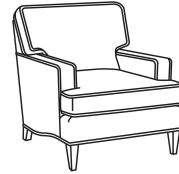

CD88 Series / CD8805T
Chair (32W)
Outside: 32W x 39D x 37H
Inside: 21.5W x 22D