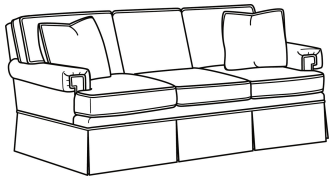

CD88 Series / CD8801E-2

| | |
|----------------|---|
| DESCRIPTION: | Long Sofa (86W) |
| OUTSIDE: | 86"W x 39"D x 37"H |
| INSIDE: | 74"W x 22"D |
| SEAT: | 20.5"H |
| ARM: | 24.5"H |
| BACK RAIL: | 33"H |
| THROW PILLOWS: | 2 - 18" |
| COM: | Plain: 22.00 yds Repeat of 2-14": 27.50 yds Repeat of 15-27": 29.75 yds |
| WEIGHT: | 160 lbs |

Standard Features:

This style is a custom configuration from our CUSTOM DESIGN COLLECTIONS.

Additional configurations available

May be shown with optional features

CD88 SERIES

Standard Seat Cushion: Hallmark Seat
Standard Back Pillow: Fiber Back

Also available:

CD88 Series / CD8800K
Sofa (81W)
Outside: 81W x 39D x 37H
Inside: 67.5W x 22D

CD88 Series / CD8800K-2
Sofa (81W)
Outside: 81W x 39D x 37H
Inside: 67.5W x 22D

CD88 Series / CD8800R
Sofa (81W)
Outside: 81W x 39D x 37H
Inside: 67.5W x 22D