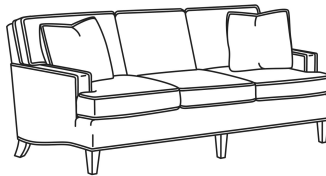

Standard Features:

This style is a custom configuration from our CUSTOM DESIGN COLLECTIONS.

Additional configurations available

May be shown with optional features

CD88 SERIES

Standard Seat Cushion: Hallmark Seat
Standard Back Pillow: Fiber Back

Also available:

CD88 Series / CD8800K
Sofa (81W)
Outside: 81W x 39D x 37H
Inside: 67.5W x 22D

CD88 Series / CD8800K-2
Sofa (81W)
Outside: 81W x 39D x 37H
Inside: 67.5W x 22D

CD88 Series / CD8800R
Sofa (81W)
Outside: 81W x 39D x 37H
Inside: 67.5W x 22D

CD88 Series / CD8800R-2
Sofa (81W)
Outside: 81W x 39D x 37H
Inside: 67.5W x 22D

CD88 Series / CD8800T
Sofa (77W)
Outside: 77W x 39D x 37H
Inside: 67.5W x 22D

CD88 Series / CD8801E
Long Sofa (86W)
Outside: 86W x 39D x 37H
Inside: 74W x 22D