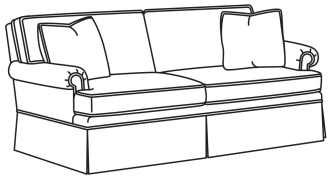

Standard Features:

This style is a custom configuration from our CUSTOM DESIGN COLLECTIONS.

Additional configurations available

May be shown with optional features

CD88 SERIES

Standard Seat Cushion: Hallmark Seat
Standard Back Pillow: Fiber Back

Also available:

CD88 Series / CD8800K
Sofa (81W)
Outside: 81W x 39D x 37H
Inside: 67.5W x 22D

CD88 Series / CD8800K-2
Sofa (81W)
Outside: 81W x 39D x 37H
Inside: 67.5W x 22D

CD88 Series / CD8800R
Sofa (81W)
Outside: 81W x 39D x 37H
Inside: 67.5W x 22D

CD88 Series / CD8800R-2
Sofa (81W)
Outside: 81W x 39D x 37H
Inside: 67.5W x 22D

CD88 Series / CD8800T
Sofa (77W)
Outside: 77W x 39D x 37H
Inside: 67.5W x 22D

CD88 Series / CD8801E
Long Sofa (86W)
Outside: 86W x 39D x 37H
Inside: 74W x 22D