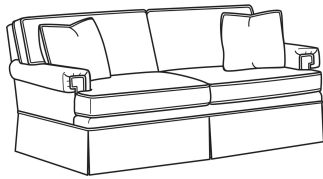

CD88 Series / CD8801E-2

| | |
|----------------|---|
| DESCRIPTION: | Long Sofa (86W) |
| OUTSIDE: | 86"W x 39"D x 37"H |
| INSIDE: | 74"W x 22"D |
| SEAT: | 20.5"H |
| ARM: | 24.5"H |
| BACK RAIL: | 33"H |
| THROW PILLOWS: | 2 - 18" |
| COM: | Plain: 22.00 yds Repeat of 2-14": 27.50 yds Repeat of 15-27": 29.75 yds |
| WEIGHT: | 160 lbs |

Standard Features:

This style is a custom configuration from our CUSTOM DESIGN COLLECTIONS.

Additional configurations available

May be shown with optional features

CD88 SERIES

Standard Seat Cushion: Hallmark Seat
Standard Back Pillow: Fiber Back

Also available:

CD88 Series / CD8800K
Sofa (81W)
Outside: 81W x 39D x 37H
Inside: 67.5W x 22D

CD88 Series / CD8800K-2
Sofa (81W)
Outside: 81W x 39D x 37H
Inside: 67.5W x 22D

CD88 Series / CD8800R
Sofa (81W)
Outside: 81W x 39D x 37H
Inside: 67.5W x 22D