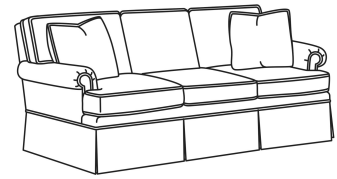

CD88 Series / CD8801E-2

| | |
|----------------|---|
| DESCRIPTION: | Long Sofa (86W) |
| OUTSIDE: | 86"W x 39"D x 37"H |
| INSIDE: | 74"W x 22"D |
| SEAT: | 20.5"H |
| ARM: | 24.5"H |
| BACK RAIL: | 33"H |
| THROW PILLOWS: | 2 - 18" |
| COM: | Plain: 22.00 yds Repeat of 2-14": 27.50 yds Repeat of 15-27": 29.75 yds |
| WEIGHT: | 160 lbs |

Standard Features:

This style is a custom configuration from our CUSTOM DESIGN COLLECTIONS.

Additional configurations available

May be shown with optional features

CD88 SERIES

Standard Seat Cushion: Hallmark Seat
Standard Back Pillow: Fiber Back

Also available:

CD88 Series / CD8800K
Sofa (81W)
Outside: 81W x 39D x 37H
Inside: 67.5W x 22D

CD88 Series / CD8800K-2
Sofa (81W)
Outside: 81W x 39D x 37H
Inside: 67.5W x 22D

CD88 Series / CD8800R
Sofa (81W)
Outside: 81W x 39D x 37H
Inside: 67.5W x 22D