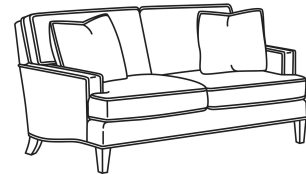

CD88 Series / CD8802S
 Apt Sofa (75.5W)
 Outside: 75.5W x 39D x 37H
 Inside: 62W x 22D

CD88 Series / CD8802T
 Apt Sofa (71.5W)
 Outside: 71.5W x 39D x 37H
 Inside: 62W x 22D

CD88 Series / CD8804E
 Loveseat (61.5W)
 Outside: 61.5W x 39D x 37H
 Inside: 49W x 22D

CD88 Series / CD8804K
 Loveseat (63.5W)
 Outside: 63.5W x 39D x 37H
 Inside: 49W x 22D

CD88 Series / CD8804R
 Loveseat (63.5W)
 Outside: 63.5W x 39D x 37H
 Inside: 49W x 22D

CD88 Series / CD8804S
 Loveseat (63.5W)
 Outside: 63.5W x 39D x 37H
 Inside: 49W x 22D