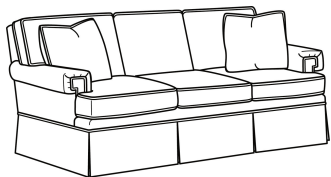

CD88 Series / CD8801T-2

DESCRIPTION:	Long Sofa (84.5W)
OUTSIDE:	84.5"W x 39"D x 37"H
INSIDE:	74"W x 22"D
SEAT:	20.5"H
ARM:	24.5"H
BACK RAIL:	33"H
THROW PILLOWS:	2 - 18"
COM:	Plain: 20.00 yds Repeat of 2-14": 25.00 yds Repeat of 15-27": 27.00 yds
WEIGHT:	160 lbs

Standard Features:

This style is a custom configuration from our CUSTOM DESIGN COLLECTIONS.

Additional configurations available

May be shown with optional features

CD88 SERIES

Standard Seat Cushion: Hallmark Seat

Standard Back Pillow: Fiber Back

Also available:

CD88 Series / CD8800K
Sofa (81W)
Outside: 81W x 39D x 37H
Inside: 67.5W x 22D

CD88 Series / CD8800K-2
Sofa (81W)
Outside: 81W x 39D x 37H
Inside: 67.5W x 22D