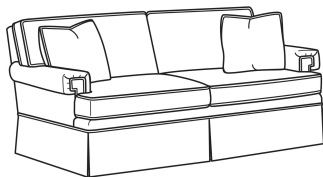

CD88 Series / CD8801T-2

DESCRIPTION:	Long Sofa (84.5W)
OUTSIDE:	84.5"W x 39"D x 37"H
INSIDE:	74"W x 22"D
SEAT:	20.5"H
ARM:	24.5"H
BACK RAIL:	33"H
THROW PILLOWS:	2 - 18"
COM:	Plain: 20.00 yds Repeat of 2-14": 25.00 yds Repeat of 15-27": 27.00 yds
WEIGHT:	160 lbs

Standard Features:

This style is a custom configuration from our CUSTOM DESIGN COLLECTIONS.

Additional configurations available

May be shown with optional features

CD88 SERIES

Standard Seat Cushion: Hallmark Seat

Standard Back Pillow: Fiber Back

Also available:

CD88 Series / CD8800K
Sofa (81W)
Outside: 81W x 39D x 37H
Inside: 67.5W x 22D

CD88 Series / CD8800K-2
Sofa (81W)
Outside: 81W x 39D x 37H
Inside: 67.5W x 22D