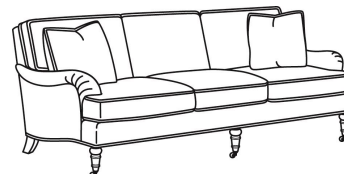

Standard Back Pillow: Fiber Back

Also available:

CD88 Series / CD8800K
Sofa (81W)
Outside: 81W x 39D x 37H
Inside: 67.5W x 22D

CD88 Series / CD8800K-2
Sofa (81W)
Outside: 81W x 39D x 37H
Inside: 67.5W x 22D

CD88 Series / CD8800R
Sofa (81W)
Outside: 81W x 39D x 37H
Inside: 67.5W x 22D

CD88 Series / CD8800R-2
Sofa (81W)
Outside: 81W x 39D x 37H
Inside: 67.5W x 22D

CD88 Series / CD8800T
Sofa (77W)
Outside: 77W x 39D x 37H
Inside: 67.5W x 22D