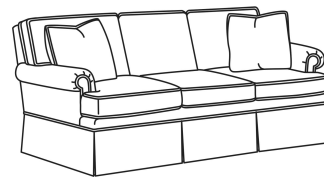

Standard Back Pillow: Fiber Back

Also available:

CD88 Series / CD8800K
Sofa (81W)
Outside: 81W x 39D x 37H
Inside: 67.5W x 22D

CD88 Series / CD8800K-2
Sofa (81W)
Outside: 81W x 39D x 37H
Inside: 67.5W x 22D

CD88 Series / CD8800R
Sofa (81W)
Outside: 81W x 39D x 37H
Inside: 67.5W x 22D

CD88 Series / CD8800R-2
Sofa (81W)
Outside: 81W x 39D x 37H
Inside: 67.5W x 22D

CD88 Series / CD8800T
Sofa (77W)
Outside: 77W x 39D x 37H
Inside: 67.5W x 22D