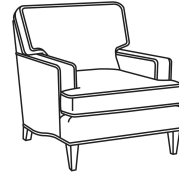

CD88 Series / CD8804T
 Loveseat (60W)
 Outside: 60W x 39D x 37H
 Inside: 49W x 22D

CD88 Series / CD8805E
 Chair (33W)
 Outside: 33W x 39D x 37H
 Inside: 21.5W x 22D

CD88 Series / CD8805E-SW
 Swivel Chair (33W)
 Outside: 33W x 39D x 37H
 Inside: 21.5W x 22D

CD88 Series / CD8805K
 Chair (35.5W)
 Outside: 35.5W x 39D x 37H
 Inside: 21.5W x 22D

CD88 Series / CD8805K-SW
Swivel Chair (35.5W)
Outside: 35.5W x 39D x 37H
Inside: 21.5W x 22D

CD88 Series / CD8805R
Chair (35.5W)
Outside: 35.5W x 39D x 37H
Inside: 21.5W x 22D

CD88 Series / CD8805R-SW
Swivel Chair (35.5W)
Outside: 35.5W x 39D x 37H
Inside: 21.5W x 22D

CD88 Series / CD8805S
Chair (35.5W)
Outside: 35.5W x 39D x 37H
Inside: 21.5W x 22D

CD88 Series / CD8805S-SW
Swivel Chair (35.5W)
Outside: 35.5W x 39D x 37H
Inside: 21.5W x 22D