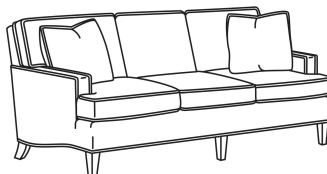

Standard Features:

This style is a custom configuration from our CUSTOM DESIGN COLLECTIONS.

Additional configurations available

May be shown with optional features

CD88 SERIES

Standard Seat Cushion: Hallmark Seat

Standard Back Pillow: Fiber Back

Also available:

CD88 Series / CD8800K
Sofa (81W)
Outside: 81W x 39D x 37H
Inside: 67.5W x 22D

CD88 Series / CD8800K-2
Sofa (81W)
Outside: 81W x 39D x 37H
Inside: 67.5W x 22D

CD88 Series / CD8800R
Sofa (81W)
Outside: 81W x 39D x 37H
Inside: 67.5W x 22D

CD88 Series / CD8800R-2
Sofa (81W)
Outside: 81W x 39D x 37H
Inside: 67.5W x 22D

CD88 Series / CD8800T
Sofa (77W)
Outside: 77W x 39D x 37H
Inside: 67.5W x 22D