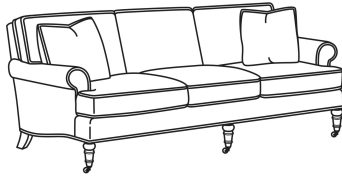

**CD88 Series / CD8802T**

DESCRIPTION:	Apt Sofa (71.5W)
OUTSIDE:	71.5"W x 39"D x 37"H
INSIDE:	62"W x 22"D
SEAT:	20.5"H
ARM:	24.5"H
BACK RAIL:	33"H
THROW PILLOWS:	2 - 18"
COM:	Plain: 19.00 yds Repeat of 2-14": 23.75 yds Repeat of 15-27": 25.75 yds
WEIGHT:	135 lbs

Standard Back Pillow: Fiber Back

Also available:

CD88 Series / CD8800K  
Sofa (81W)  
Outside: 81W x 39D x 37H  
Inside: 67.5W x 22D

CD88 Series / CD8800K-2  
Sofa (81W)  
Outside: 81W x 39D x 37H  
Inside: 67.5W x 22D

CD88 Series / CD8800R  
Sofa (81W)  
Outside: 81W x 39D x 37H  
Inside: 67.5W x 22D

CD88 Series / CD8800R-2  
Sofa (81W)  
Outside: 81W x 39D x 37H  
Inside: 67.5W x 22D

CD88 Series / CD8800T  
Sofa (77W)  
Outside: 77W x 39D x 37H  
Inside: 67.5W x 22D

CD88 Series / CD8801E  
Long Sofa (86W)  
Outside: 86W x 39D x 37H  
Inside: 74W x 22D

CD88 Series / CD8801R-2  
 Long Sofa (88W)  
 Outside: 88W x 39D x 37H  
 Inside: 74W x 22D

CD88 Series / CD8801S  
 Long Sofa (88W)  
 Outside: 88W x 39D x 37H  
 Inside: 74W x 22D