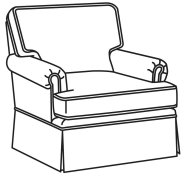

CD88 Series / CD8805R
Chair (35.5W)
Outside: 35.5W x 39D x 37H
Inside: 21.5W x 22D