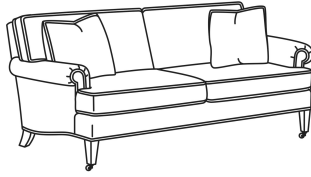

Standard Back Pillow: Fiber Back

Also available:

CD88 Series / CD8800K  
Sofa (81W)  
Outside: 81W x 39D x 37H  
Inside: 67.5W x 22D

CD88 Series / CD8800K-2  
Sofa (81W)  
Outside: 81W x 39D x 37H  
Inside: 67.5W x 22D

CD88 Series / CD8800R  
Sofa (81W)  
Outside: 81W x 39D x 37H  
Inside: 67.5W x 22D

CD88 Series / CD8800R-2  
Sofa (81W)  
Outside: 81W x 39D x 37H  
Inside: 67.5W x 22D

CD88 Series / CD8800T  
Sofa (77W)  
Outside: 77W x 39D x 37H  
Inside: 67.5W x 22D

CD88 Series / CD8801E  
Long Sofa (86W)  
Outside: 86W x 39D x 37H  
Inside: 74W x 22D

CD88 Series / CD8801R-2  
 Long Sofa (88W)  
 Outside: 88W x 39D x 37H  
 Inside: 74W x 22D

CD88 Series / CD8801S  
 Long Sofa (88W)  
 Outside: 88W x 39D x 37H  
 Inside: 74W x 22D

CD88 Series / CD8801T  
 Long Sofa (84.5W)  
 Outside: 84.5W x 39D x 37H  
 Inside: 74W x 22D

CD88 Series / CD8802K  
 Apt Sofa (75.5W)  
 Outside: 75.5W x 39D x 37H  
 Inside: 62W x 22D

CD88 Series / CD8802R  
 Apt Sofa (75.5W)  
 Outside: 75.5W x 39D x 37H  
 Inside: 62W x 22D