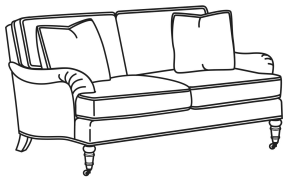

CD88 Series / CD8804E
Loveseat (61.5W)
Outside: 61.5W x 39D x 37H
Inside: 49W x 22D