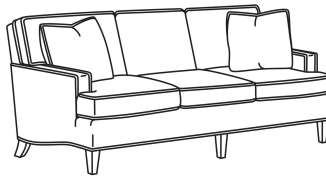

**CD88 Series / CD8802T**

DESCRIPTION:	Apt Sofa (71.5W)
OUTSIDE:	71.5"W x 39"D x 37"H
INSIDE:	62"W x 22"D
SEAT:	20.5"H
ARM:	24.5"H
BACK RAIL:	33"H
THROW PILLOWS:	2 - 18"
COM:	Plain: 19.00 yds Repeat of 2-14": 23.75 yds Repeat of 15-27": 25.75 yds
WEIGHT:	135 lbs

Standard Features:

This style is a custom configuration from our CUSTOM DESIGN COLLECTIONS.

Additional configurations available

May be shown with optional features

**CD88 SERIES**

Standard Seat Cushion: Hallmark Seat

Standard Back Pillow: Fiber Back

Also available:

CD88 Series / CD8800K  
Sofa (81W)  
Outside: 81W x 39D x 37H  
Inside: 67.5W x 22D

CD88 Series / CD8800K-2  
Sofa (81W)  
Outside: 81W x 39D x 37H  
Inside: 67.5W x 22D

CD88 Series / CD8800R  
Sofa (81W)  
Outside: 81W x 39D x 37H  
Inside: 67.5W x 22D

CD88 Series / CD8800R-2  
Sofa (81W)  
Outside: 81W x 39D x 37H  
Inside: 67.5W x 22D

CD88 Series / CD8800T  
Sofa (77W)  
Outside: 77W x 39D x 37H  
Inside: 67.5W x 22D