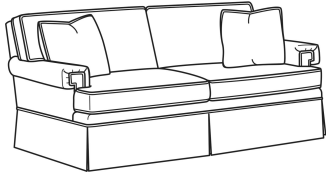

CD88 Series / CD8802K
Apt Sofa (75.5W)
Outside: 75.5W x 39D x 37H
Inside: 62W x 22D