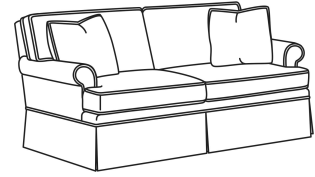

CD88 Series / CD8802S
Apt Sofa (75.5W)
Outside: 75.5W x 39D x 37H
Inside: 62W x 22D