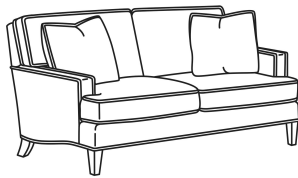

CD88 Series / CD8801T  
 Long Sofa (84.5W)  
 Outside: 84.5W x 39D x 37H  
 Inside: 74W x 22D

CD88 Series / CD8802K  
 Apt Sofa (75.5W)  
 Outside: 75.5W x 39D x 37H  
 Inside: 62W x 22D

CD88 Series / CD8802R  
 Apt Sofa (75.5W)  
 Outside: 75.5W x 39D x 37H  
 Inside: 62W x 22D

CD88 Series / CD8802S  
 Apt Sofa (75.5W)  
 Outside: 75.5W x 39D x 37H  
 Inside: 62W x 22D

CD88 Series / CD8804E  
 Loveseat (61.5W)  
 Outside: 61.5W x 39D x 37H  
 Inside: 49W x 22D

CD88 Series / CD8804K  
 Loveseat (63.5W)  
 Outside: 63.5W x 39D x 37H  
 Inside: 49W x 22D

CD88 Series / CD8804R  
 Loveseat (63.5W)  
 Outside: 63.5W x 39D x 37H  
 Inside: 49W x 22D

CD88 Series / CD8804S  
 Loveseat (63.5W)  
 Outside: 63.5W x 39D x 37H  
 Inside: 49W x 22D

CD88 Series / CD8804T  
 Loveseat (60W)  
 Outside: 60W x 39D x 37H  
 Inside: 49W x 22D