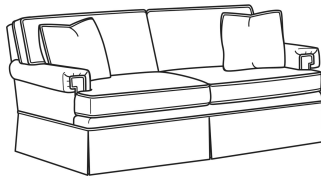

**CD88 Series / CD8802T**

DESCRIPTION:	Apt Sofa (71.5W)
OUTSIDE:	71.5"W x 39"D x 37"H
INSIDE:	62"W x 22"D
SEAT:	20.5"H
ARM:	24.5"H
BACK RAIL:	33"H
THROW PILLOWS:	2 - 18"
COM:	Plain: 19.00 yds Repeat of 2-14": 23.75 yds Repeat of 15-27": 25.75 yds
WEIGHT:	135 lbs

Standard Features:

This style is a custom configuration from our CUSTOM DESIGN COLLECTIONS.

Additional configurations available

May be shown with optional features

**CD88 SERIES**

Standard Seat Cushion: Hallmark Seat

Standard Back Pillow: Fiber Back

Also available:

CD88 Series / CD8800K  
Sofa (81W)  
Outside: 81W x 39D x 37H  
Inside: 67.5W x 22D

CD88 Series / CD8800K-2  
Sofa (81W)  
Outside: 81W x 39D x 37H  
Inside: 67.5W x 22D