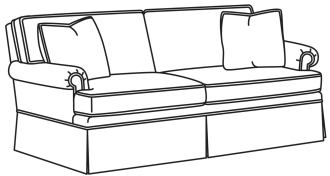

**CD88 Series / CD8802T**

DESCRIPTION:	Apt Sofa (71.5W)
OUTSIDE:	71.5"W x 39"D x 37"H
INSIDE:	62"W x 22"D
SEAT:	20.5"H
ARM:	24.5"H
BACK RAIL:	33"H
THROW PILLOWS:	2 - 18"
COM:	Plain: 19.00 yds Repeat of 2-14": 23.75 yds Repeat of 15-27": 25.75 yds
WEIGHT:	135 lbs

Standard Back Pillow: Fiber Back

Also available:

CD88 Series / CD8800K  
Sofa (81W)  
Outside: 81W x 39D x 37H  
Inside: 67.5W x 22D

CD88 Series / CD8800K-2  
Sofa (81W)  
Outside: 81W x 39D x 37H  
Inside: 67.5W x 22D

CD88 Series / CD8800R  
Sofa (81W)  
Outside: 81W x 39D x 37H  
Inside: 67.5W x 22D

CD88 Series / CD8800R-2  
Sofa (81W)  
Outside: 81W x 39D x 37H  
Inside: 67.5W x 22D

CD88 Series / CD8800T  
Sofa (77W)  
Outside: 77W x 39D x 37H  
Inside: 67.5W x 22D