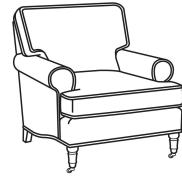

CD88 Series / CD8805E  
 Chair (33W)  
 Outside: 33W x 39D x 37H  
 Inside: 21.5W x 22D

CD88 Series / CD8805E-SW  
 Swivel Chair (33W)  
 Outside: 33W x 39D x 37H  
 Inside: 21.5W x 22D

CD88 Series / CD8805K  
 Chair (35.5W)  
 Outside: 35.5W x 39D x 37H  
 Inside: 21.5W x 22D

CD88 Series / CD8805K-SW  
 Swivel Chair (35.5W)  
 Outside: 35.5W x 39D x 37H  
 Inside: 21.5W x 22D

CD88 Series / CD8805R  
Chair (35.5W)  
Outside: 35.5W x 39D x 37H  
Inside: 21.5W x 22D

CD88 Series / CD8805R-SW  
Swivel Chair (35.5W)  
Outside: 35.5W x 39D x 37H  
Inside: 21.5W x 22D