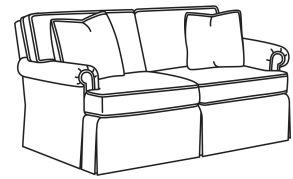

CD88 Series / CD8804R
Loveseat (63.5W)
Outside: 63.5W x 39D x 37H
Inside: 49W x 22D