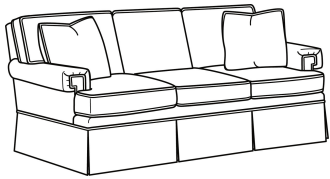

**CD88 Series / CD8802T**

DESCRIPTION:	Apt Sofa (71.5W)
OUTSIDE:	71.5"W x 39"D x 37"H
INSIDE:	62"W x 22"D
SEAT:	20.5"H
ARM:	24.5"H
BACK RAIL:	33"H
THROW PILLOWS:	2 - 18"
COM:	Plain: 19.00 yds Repeat of 2-14": 23.75 yds Repeat of 15-27": 25.75 yds
WEIGHT:	135 lbs

Standard Features:

This style is a custom configuration from our CUSTOM DESIGN COLLECTIONS.

Additional configurations available

May be shown with optional features

**CD88 SERIES**

Standard Seat Cushion: Hallmark Seat

Standard Back Pillow: Fiber Back

Also available:

CD88 Series / CD8800K  
Sofa (81W)  
Outside: 81W x 39D x 37H  
Inside: 67.5W x 22D

CD88 Series / CD8800K-2  
Sofa (81W)  
Outside: 81W x 39D x 37H  
Inside: 67.5W x 22D