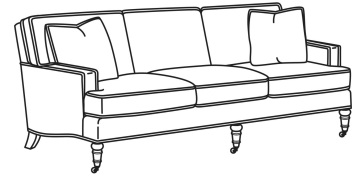

Standard Back Pillow: Fiber Back

Also available:

CD88 Series / CD8800K  
Sofa (81W)  
Outside: 81W x 39D x 37H  
Inside: 67.5W x 22D

CD88 Series / CD8800K-2  
Sofa (81W)  
Outside: 81W x 39D x 37H  
Inside: 67.5W x 22D

CD88 Series / CD8800R  
Sofa (81W)  
Outside: 81W x 39D x 37H  
Inside: 67.5W x 22D

CD88 Series / CD8800R-2  
Sofa (81W)  
Outside: 81W x 39D x 37H  
Inside: 67.5W x 22D

CD88 Series / CD8800T  
Sofa (77W)  
Outside: 77W x 39D x 37H  
Inside: 67.5W x 22D

CD88 Series / CD8801E  
Long Sofa (86W)  
Outside: 86W x 39D x 37H  
Inside: 74W x 22D

CD88 Series / CD8801R-2  
 Long Sofa (88W)  
 Outside: 88W x 39D x 37H  
 Inside: 74W x 22D

CD88 Series / CD8801S  
 Long Sofa (88W)  
 Outside: 88W x 39D x 37H  
 Inside: 74W x 22D