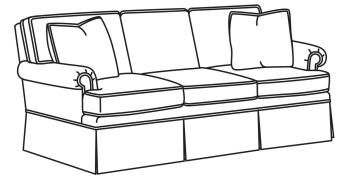

**CD88 Series / CD8802T**

DESCRIPTION:	Apt Sofa (71.5W)
OUTSIDE:	71.5"W x 39"D x 37"H
INSIDE:	62"W x 22"D
SEAT:	20.5"H
ARM:	24.5"H
BACK RAIL:	33"H
THROW PILLOWS:	2 - 18"
COM:	Plain: 19.00 yds Repeat of 2-14": 23.75 yds Repeat of 15-27": 25.75 yds
WEIGHT:	135 lbs

Standard Back Pillow: Fiber Back

Also available:

CD88 Series / CD8800K  
Sofa (81W)  
Outside: 81W x 39D x 37H  
Inside: 67.5W x 22D

CD88 Series / CD8800K-2  
Sofa (81W)  
Outside: 81W x 39D x 37H  
Inside: 67.5W x 22D

CD88 Series / CD8800R  
Sofa (81W)  
Outside: 81W x 39D x 37H  
Inside: 67.5W x 22D

CD88 Series / CD8800R-2  
Sofa (81W)  
Outside: 81W x 39D x 37H  
Inside: 67.5W x 22D

CD88 Series / CD8800T  
Sofa (77W)  
Outside: 77W x 39D x 37H  
Inside: 67.5W x 22D