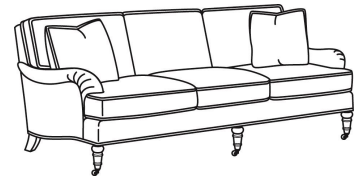

**CD88 Series / CD8802T**

DESCRIPTION:	Apt Sofa (71.5W)
OUTSIDE:	71.5"W x 39"D x 37"H
INSIDE:	62"W x 22"D
SEAT:	20.5"H
ARM:	24.5"H
BACK RAIL:	33"H
THROW PILLOWS:	2 - 18"
COM:	Plain: 19.00 yds Repeat of 2-14": 23.75 yds Repeat of 15-27": 25.75 yds
WEIGHT:	135 lbs

Standard Features:

This style is a custom configuration from our CUSTOM DESIGN COLLECTIONS.

Additional configurations available

May be shown with optional features

**CD88 SERIES**

Standard Seat Cushion: Hallmark Seat

Standard Back Pillow: Fiber Back

Also available:

CD88 Series / CD8800K  
Sofa (81W)  
Outside: 81W x 39D x 37H  
Inside: 67.5W x 22D

CD88 Series / CD8800K-2  
Sofa (81W)  
Outside: 81W x 39D x 37H  
Inside: 67.5W x 22D

CD88 Series / CD8800R  
Sofa (81W)  
Outside: 81W x 39D x 37H  
Inside: 67.5W x 22D

CD88 Series / CD8800R-2  
Sofa (81W)  
Outside: 81W x 39D x 37H  
Inside: 67.5W x 22D

CD88 Series / CD8800T  
Sofa (77W)  
Outside: 77W x 39D x 37H  
Inside: 67.5W x 22D