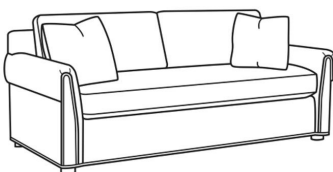

Beckett / 4600-21

DESCRIPTION:	Long Sofa (95W)
OUTSIDE:	95"W x 39"D x 36"H
INSIDE:	82"W x 22"D
SEAT:	20.5"H
ARM:	26"H
BACK RAIL:	31.5"H
THROW PILLOWS:	2 - 20"
COM:	Plain: 19.00 yds Repeat of 2-14": 23.75 yds Repeat of 15-27": 25.75 yds
WEIGHT:	160 lbs

Standard Features:

- Box Border Back
- Weltless Cushions
- May be shown with optional features

BECKETT

Standard Seat Cushion:	Comfort Down Seat
Standard Back Pillow:	Comfort Down Back

Also available:

Beckett / 4600-20
Sofa (85W)
Outside: 85W x 39D x 36H
Inside: 72W x 22D

Beckett / 4600-20B
Sofa (85W)
Outside: 85W x 39D x 36H
Inside: 72W x 22D

Beckett / 4600-21B
Long Sofa (95W)
Outside: 95W x 39D x 36H
Inside: 82W x 22D