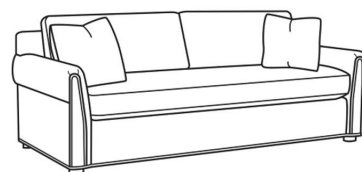

Beckett / 4600-21

DESCRIPTION:	Long Sofa (95W)
OUTSIDE:	95"W x 39"D x 36"H
INSIDE:	82"W x 22"D
SEAT:	20.5"H
ARM:	26"H
BACK RAIL:	31.5"H
THROW PILLOWS:	2 - 20"
COM:	Plain: 19.00 yds Repeat of 2-14": 23.75 yds Repeat of 15-27": 25.75 yds
WEIGHT:	160 lbs

Standard Features:

- Box Border Back
- Weltless Cushions
- May be shown with optional features

BECKETT

Standard Seat Cushion:	Comfort Down Seat
Standard Back Pillow:	Comfort Down Back

Also available:

Beckett / 4600-20
Sofa (85W)
Outside: 85W x 39D x 36H
Inside: 72W x 22D

Beckett / 4600-20B
Sofa (85W)
Outside: 85W x 39D x 36H
Inside: 72W x 22D

Beckett / 4600-21B
Long Sofa (95W)
Outside: 95W x 39D x 36H
Inside: 82W x 22D