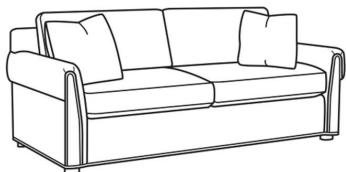

Beckett / 4600-21

DESCRIPTION:	Long Sofa (95W)
OUTSIDE:	95"W x 39"D x 36"H
INSIDE:	82"W x 22"D
SEAT:	20.5"H
ARM:	26"H
BACK RAIL:	31.5"H
THROW PILLOWS:	2 - 20"
COM:	Plain: 19.00 yds Repeat of 2-14": 23.75 yds Repeat of 15-27": 25.75 yds
WEIGHT:	160 lbs

Standard Features:

- Box Border Back
- Weltless Cushions
- May be shown with optional features

BECKETT

Standard Seat Cushion:	Comfort Down Seat
Standard Back Pillow:	Comfort Down Back

Also available:

Beckett / 4600-20
Sofa (85W)
Outside: 85W x 39D x 36H
Inside: 72W x 22D

Beckett / 4600-20B
Sofa (85W)
Outside: 85W x 39D x 36H
Inside: 72W x 22D

Beckett / 4600-21B
Long Sofa (95W)
Outside: 95W x 39D x 36H
Inside: 82W x 22D