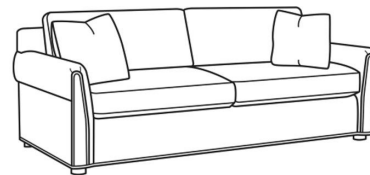

Beckett / 4600-21B

DESCRIPTION:	Long Sofa (95W)
OUTSIDE:	95"W x 39"D x 36"H
INSIDE:	82"W x 22"D
SEAT:	20.5"H
ARM:	26"H
BACK RAIL:	31.5"H
THROW PILLOWS:	2 - 20"
COM:	Plain: 18.50 yds Repeat of 2-14": 23.25 yds Repeat of 15-27": 25.00 yds
WEIGHT:	160 lbs

Standard Features:

- Box Border Back
- Weltless Cushions
- May be shown with optional features

BECKETT

Standard Seat Cushion:	Comfort Down Seat
Standard Back Pillow:	Comfort Down Back

Also available:

Beckett / 4600-20
Sofa (85W)
Outside: 85W x 39D x 36H
Inside: 72W x 22D

Beckett / 4600-20B
Sofa (85W)
Outside: 85W x 39D x 36H
Inside: 72W x 22D

Beckett / 4600-21
Long Sofa (95W)
Outside: 95W x 39D x 36H
Inside: 82W x 22D