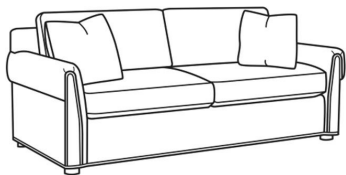

Beckett / 4600-21B

DESCRIPTION:	Long Sofa (95W)
OUTSIDE:	95"W x 39"D x 36"H
INSIDE:	82"W x 22"D
SEAT:	20.5"H
ARM:	26"H
BACK RAIL:	31.5"H
THROW PILLOWS:	2 - 20"
COM:	Plain: 18.50 yds Repeat of 2-14": 23.25 yds Repeat of 15-27": 25.00 yds
WEIGHT:	160 lbs

Standard Features:

- Box Border Back
- Weltless Cushions
- May be shown with optional features

BECKETT

Standard Seat Cushion:	Comfort Down Seat
Standard Back Pillow:	Comfort Down Back

Also available:

Beckett / 4600-20
Sofa (85W)
Outside: 85W x 39D x 36H
Inside: 72W x 22D

Beckett / 4600-20B
Sofa (85W)
Outside: 85W x 39D x 36H
Inside: 72W x 22D

Beckett / 4600-21
Long Sofa (95W)
Outside: 95W x 39D x 36H
Inside: 82W x 22D