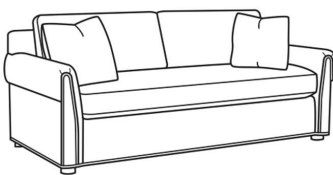

Beckett / 4600-21B

DESCRIPTION:	Long Sofa (95W)
OUTSIDE:	95"W x 39"D x 36"H
INSIDE:	82"W x 22"D
SEAT:	20.5"H
ARM:	26"H
BACK RAIL:	31.5"H
THROW PILLOWS:	2 - 20"
COM:	Plain: 18.50 yds Repeat of 2-14": 23.25 yds Repeat of 15-27": 25.00 yds
WEIGHT:	160 lbs

Standard Features:

- Box Border Back
- Weltless Cushions
- May be shown with optional features

BECKETT

Standard Seat Cushion:	Comfort Down Seat
Standard Back Pillow:	Comfort Down Back

Also available:

Beckett / 4600-20
Sofa (85W)
Outside: 85W x 39D x 36H
Inside: 72W x 22D

Beckett / 4600-20B
Sofa (85W)
Outside: 85W x 39D x 36H
Inside: 72W x 22D

Beckett / 4600-21
Long Sofa (95W)
Outside: 95W x 39D x 36H
Inside: 82W x 22D