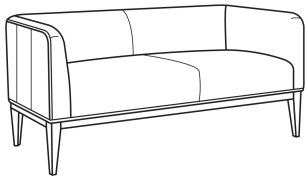

Maier / 1830-54

DESCRIPTION:	Settee Banquette (62W)
OUTSIDE:	62"W x 29"D x 28"H
INSIDE:	53"W x 21.5"D
SEAT:	19"H
ARM:	28"H
BACK RAIL:	28"H
COM:	Plain: 6.50 yds Repeat of 2-14": 8.25 yds Repeat of 15-27": 9.00 yds
WEIGHT:	120 lbs

L = available in leather

MAIER

Also available:

Maier / L1830-54
Leather Settee Banquette (62W)
Outside: 62W x 29D x 28H
Inside: 53W x 21.5D