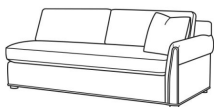

Beckett / 4600

4600-19L / 4600-30B / 4600-10RB

DESCRIPTION:	Sectional
OUTSIDE:	142"W x 110"D x 36"H
INSIDE:	130"W x 22"D
SEAT:	20.5"H
ARM:	26"H
BACK RAIL:	31.5"H
THROW PILLOWS:	1 - 20"
THROW PILLOWS:	3 - 20"
WEIGHT:	450 lbs

Standard Features:

Box Border Back

Weltless Cushions

Standard with throw pillows (not shown)

Various configurations available; visit a CR Laine retailer for more details.

May be shown with optional features

BECKETT

Standard Seat Cushion: Comfort Down Seat
 Standard Back Pillow: Comfort Down Back

Also available:

4600-10LB One Arm Corner Sofa (110w)

Beckett / 4600-10LB
 Corner Sofa (110W)
 Outside: 110W x 39D x 36H
 Inside: 86W x 22D

4600-10RB One Arm Corner Sofa (110w)

Beckett / 4600-10RB
 Corner Sofa (110W)
 Outside: 110W x 39D x 36H
 Inside: 86W x 22D

4600-11LB One Arm sofa (71w)

Beckett / 4600-11LB
 One Arm Sofa (71W)
 Outside: 71W x 39D x 36H
 Inside: 64W x 22D