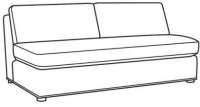

BECKETT

Standard Seat Cushion: Comfort Down Seat
 Standard Back Pillow: Comfort Down Back

Also available:

4600-10LB One Arm Corner Sofa (110w)

Beckett / 4600-10LB
 Corner Sofa (110W)
 Outside: 110W x 39D x 36H
 Inside: 86W x 22D

4600-10RB One Arm Corner Sofa (110w)

Beckett / 4600-10RB
 Corner Sofa (110W)
 Outside: 110W x 39D x 36H
 Inside: 86W x 22D

4600-11LB One Arm sofa (71w)

Beckett / 4600-11LB
 One Arm Sofa (71W)
 Outside: 71W x 39D x 36H
 Inside: 64W x 22D

4600-11RB One Arm sofa (71w)

Beckett / 4600-11RB
 One Arm Sofa (71W)
 Outside: 71W x 39D x 36H
 Inside: 64W x 22D

4600-19L One Arm Chaise (39w)

Beckett / 4600-19L
 One Arm Chaise (39W)
 Outside: 39W x 63D x 36H
 Inside: 32W x 46D

4600-19R One Arm Chaise (39w)

Beckett / 4600-19R
 One Arm Chaise (39W)
 Outside: 39W x 63D x 36H
 Inside: 32W x 46D

4600-30B Armless sofa (64w)

Beckett / 4600-30B
Armless Sofa (64W)
Outside: 64W x 39D x 36H
Inside: 64W x 22D