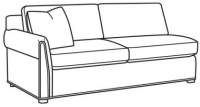

BECKETT

Standard Seat Cushion: Comfort Down Seat
 Standard Back Pillow: Comfort Down Back

Also available:

4600-10LB One Arm Corner Sofa (110w)

Beckett / 4600-10LB
 Corner Sofa (110W)
 Outside: 110W x 39D x 36H
 Inside: 86W x 22D

4600-11RB One Arm sofa (71w)

Beckett / 4600-11RB
 One Arm Sofa (71W)
 Outside: 71W x 39D x 36H
 Inside: 64W x 22D

4600-19L One Arm Chaise (39w)

Beckett / 4600-19L
 One Arm Chaise (39W)
 Outside: 39W x 63D x 36H
 Inside: 32W x 46D

4600-19R One Arm Chaise (39w)

Beckett / 4600-19R
 One Arm Chaise (39W)
 Outside: 39W x 63D x 36H
 Inside: 32W x 46D

4600-30B Armless sofa (64w)

Beckett / 4600-30B
Armless Sofa (64W)
Outside: 64W x 39D x 36H
Inside: 64W x 22D

4600-10L One Arm Corner Sofa (110w)

Beckett / 4600-10L
Corner Sofa (110W)
Outside: 110W x 39D x 36H
Inside: 86W x 22D

4600-10R One Arm Corner Sofa (110w)

Beckett / 4600-10R
Corner Sofa (110W)
Outside: 110W x 39D x 36H
Inside: 86W x 22D