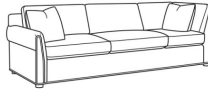

BECKETT

Standard Seat Cushion: Comfort Down Seat
 Standard Back Pillow: Comfort Down Back

Also available:

4600-10LB One Arm Corner Sofa (110w)

Beckett / 4600-10LB
 Corner Sofa (110W)
 Outside: 110W x 39D x 36H
 Inside: 86W x 22D

4600-10RB One Arm Corner Sofa (110w)

Beckett / 4600-10RB
 Corner Sofa (110W)
 Outside: 110W x 39D x 36H
 Inside: 86W x 22D

4600-11LB One Arm sofa (71w)

Beckett / 4600-11LB
 One Arm Sofa (71W)
 Outside: 71W x 39D x 36H
 Inside: 64W x 22D

4600-11RB One Arm sofa (71w)

Beckett / 4600-11RB
 One Arm Sofa (71W)
 Outside: 71W x 39D x 36H
 Inside: 64W x 22D

4600-19L One Arm Chaise (39w)

Beckett / 4600-19L
 One Arm Chaise (39W)
 Outside: 39W x 63D x 36H
 Inside: 32W x 46D

4600-19R One Arm Chaise (39w)

Beckett / 4600-19R
 One Arm Chaise (39W)
 Outside: 39W x 63D x 36H
 Inside: 32W x 46D

4600-30B Armless sofa (64w)

Beckett / 4600-30B
Armless Sofa (64W)
Outside: 64W x 39D x 36H
Inside: 64W x 22D