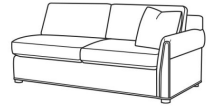

4600-11R One Arm sofa (71w)

Beckett / 4600-11R
One Arm Sofa (71W)
Outside: 71W x 39D x 36H
Inside: 64W x 22D