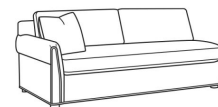

Beckett / 4600

4600-19L / 4600-30B / 4600-10RB

DESCRIPTION:	Sectional
OUTSIDE:	142"W x 110"D x 36"H
INSIDE:	130"W x 22"D
SEAT:	20.5"H
ARM:	26"H
BACK RAIL:	31.5"H
THROW PILLOWS:	1 - 20"
THROW PILLOWS:	3 - 20"
WEIGHT:	450 lbs

Standard Features:

Box Border Back

Weltless Cushions

Standard with throw pillows (not shown)

Various configurations available; visit a CR Laine retailer for more details.

May be shown with optional features

BECKETT

Standard Seat Cushion: Comfort Down Seat
 Standard Back Pillow: Comfort Down Back

Also available:

4600-10LB One Arm Corner Sofa (110w)

Beckett / 4600-10LB
 Corner Sofa (110W)
 Outside: 110W x 39D x 36H
 Inside: 86W x 22D

4600-10RB One Arm Corner Sofa (110w)

Beckett / 4600-10RB
 Corner Sofa (110W)
 Outside: 110W x 39D x 36H
 Inside: 86W x 22D

4600-11LB One Arm sofa (71w)

Beckett / 4600-11LB
 One Arm Sofa (71W)
 Outside: 71W x 39D x 36H
 Inside: 64W x 22D