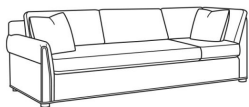

Beckett / 4600

4600-19L / 4600-30B / 4600-10RB

DESCRIPTION:	Sectional
OUTSIDE:	142"W x 110"D x 36"H
INSIDE:	130"W x 22"D
SEAT:	20.5"H
ARM:	26"H
BACK RAIL:	31.5"H
THROW PILLOWS:	1 - 20"
THROW PILLOWS:	3 - 20"
WEIGHT:	450 lbs

Standard Features:

Box Border Back

Weltless Cushions

Standard with throw pillows (not shown)

Various configurations available; visit a CR Laine retailer for more details.

May be shown with optional features

BECKETT

Standard Seat Cushion: Comfort Down Seat
 Standard Back Pillow: Comfort Down Back

Also available:

4600-10LB One Arm Corner Sofa (110w)

Beckett / 4600-10LB
 Corner Sofa (110W)
 Outside: 110W x 39D x 36H
 Inside: 86W x 22D

4600-10RB One Arm Corner Sofa (110w)

Beckett / 4600-10RB
 Corner Sofa (110W)
 Outside: 110W x 39D x 36H
 Inside: 86W x 22D

4600-11LB One Arm sofa (71w)

Beckett / 4600-11LB
 One Arm Sofa (71W)
 Outside: 71W x 39D x 36H
 Inside: 64W x 22D