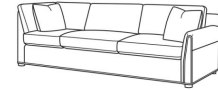

4600-10RB One Arm Corner Sofa (110w)

Beckett / 4600-10RB
 Corner Sofa (110W)
 Outside: 110W x 39D x 36H
 Inside: 86W x 22D

4600-11LB One Arm sofa (71w)

Beckett / 4600-11LB
 One Arm Sofa (71W)
 Outside: 71W x 39D x 36H
 Inside: 64W x 22D

4600-11RB One Arm sofa (71w)

Beckett / 4600-11RB
 One Arm Sofa (71W)
 Outside: 71W x 39D x 36H
 Inside: 64W x 22D

4600-19L One Arm Chaise (39w)

Beckett / 4600-19L
 One Arm Chaise (39W)
 Outside: 39W x 63D x 36H
 Inside: 32W x 46D

4600-19R One Arm Chaise (39w)

Beckett / 4600-19R
 One Arm Chaise (39W)
 Outside: 39W x 63D x 36H
 Inside: 32W x 46D

4600-30B Armless sofa (64w)

Beckett / 4600-30B
Armless Sofa (64W)
Outside: 64W x 39D x 36H
Inside: 64W x 22D

4600-10L One Arm Corner Sofa (110w)

Beckett / 4600-10L
Corner Sofa (110W)
Outside: 110W x 39D x 36H
Inside: 86W x 22D

4600-10R One Arm Corner Sofa (110w)

Beckett / 4600-10R
Corner Sofa (110W)
Outside: 110W x 39D x 36H
Inside: 86W x 22D