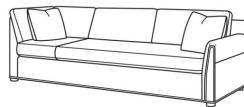

Standard Features:

Box Border Back

Weltless Cushions

Standard with throw pillows (not shown)

Various configurations available; visit a CR Laine retailer for more details.

May be shown with optional features

BECKETT

Standard Seat Cushion: Comfort Down Seat
 Standard Back Pillow: Comfort Down Back

Also available:

4600-10LB One Arm Corner Sofa (110w)

Beckett / 4600-10LB
 Corner Sofa (110W)
 Outside: 110W x 39D x 36H
 Inside: 86W x 22D

4600-10RB One Arm Corner Sofa (110w)

Beckett / 4600-10RB
 Corner Sofa (110W)
 Outside: 110W x 39D x 36H
 Inside: 86W x 22D

4600-11LB One Arm sofa (71w)

Beckett / 4600-11LB
 One Arm Sofa (71W)
 Outside: 71W x 39D x 36H
 Inside: 64W x 22D

4600-11RB One Arm sofa (71w)

Beckett / 4600-11RB
 One Arm Sofa (71W)
 Outside: 71W x 39D x 36H
 Inside: 64W x 22D

4600-19L One Arm Chaise (39w)

Beckett / 4600-19L
 One Arm Chaise (39W)
 Outside: 39W x 63D x 36H
 Inside: 32W x 46D