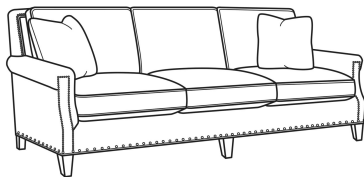

**Warwick / 5051-00**

DESCRIPTION:	Sofa (86W)
OUTSIDE:	86"W x 41"D x 37"H
INSIDE:	74"W x 23"D
SEAT:	22"H
ARM:	25.5"H
BACK RAIL:	37"H
THROW PILLOWS:	2 - 20"
COM:	Plain: 20.00 yds Repeat of 2-14": 25.00 yds Repeat of 15-27": 27.00 yds
WEIGHT:	160 lbs

**L** = available in leather

**Standard Features:**

Box Border Back

Standard with small/medium nail trim

May be shown with optional features

**WARWICK**

Standard Seat Cushion:	Comfort Down Seat
Standard Back Pillow:	Comfort Down Back

Also available:

Warwick / 5051-01  
Long Sofa (98W)  
Outside: 98W x 41D x 37H  
Inside: 86W x 23D

Warwick / L5051-00  
Leather Sofa (86W)  
Outside: 86W x 41D x 37H  
Inside: 74W x 23D

Warwick / L5051-01  
Leather Long Sofa (98W)  
Outside: 98W x 41D x 37H  
Inside: 86W x 23D