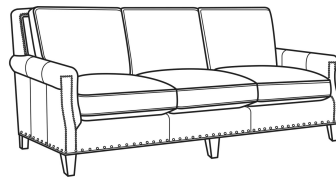

**Warwick / 5051-00**

DESCRIPTION:	Sofa (86W)
OUTSIDE:	86"W x 41"D x 37"H
INSIDE:	74"W x 23"D
SEAT:	22"H
ARM:	25.5"H
BACK RAIL:	37"H
THROW PILLOWS:	2 - 20"
COM:	Plain: 20.00 yds Repeat of 2-14": 25.00 yds Repeat of 15-27": 27.00 yds
WEIGHT:	160 lbs

**L** = available in leather

**Standard Features:**

Box Border Back

Standard with small/medium nail trim

May be shown with optional features

**WARWICK**

Standard Seat Cushion:	Comfort Down Seat
Standard Back Pillow:	Comfort Down Back

Also available:

Warwick / 5051-01  
Long Sofa (98W)  
Outside: 98W x 41D x 37H  
Inside: 86W x 23D

Warwick / L5051-00  
Leather Sofa (86W)  
Outside: 86W x 41D x 37H  
Inside: 74W x 23D

Warwick / L5051-01  
Leather Long Sofa (98W)  
Outside: 98W x 41D x 37H  
Inside: 86W x 23D