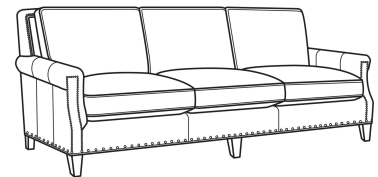

**Warwick / 5051-00**

DESCRIPTION:	Sofa (86W)
OUTSIDE:	86"W x 41"D x 37"H
INSIDE:	74"W x 23"D
SEAT:	22"H
ARM:	25.5"H
BACK RAIL:	37"H
THROW PILLOWS:	2 - 20"
COM:	Plain: 20.00 yds Repeat of 2-14": 25.00 yds Repeat of 15-27": 27.00 yds
WEIGHT:	160 lbs

**L** = available in leather

**Standard Features:**

Box Border Back

Standard with small/medium nail trim

May be shown with optional features

**WARWICK**

Standard Seat Cushion:	Comfort Down Seat
Standard Back Pillow:	Comfort Down Back

Also available:

Warwick / 5051-01  
Long Sofa (98W)  
Outside: 98W x 41D x 37H  
Inside: 86W x 23D

Warwick / L5051-00  
Leather Sofa (86W)  
Outside: 86W x 41D x 37H  
Inside: 74W x 23D

Warwick / L5051-01  
Leather Long Sofa (98W)  
Outside: 98W x 41D x 37H  
Inside: 86W x 23D