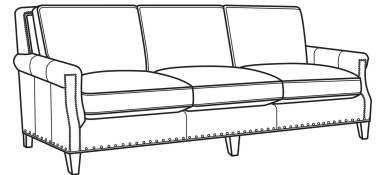

Warwick / L5051-00

| | |
|--------------|--------------------|
| DESCRIPTION: | Sofa (86W) |
| OUTSIDE: | 86"W x 41"D x 37"H |
| INSIDE: | 74"W x 23"D |
| SEAT: | 22"H |
| ARM: | 25.5"H |
| BACK RAIL: | 37"H |
| COM: | Plain: 258 sq ft |
| WEIGHT: | 160 lbs |

L = available in leather

Standard Features:

Box Border Back

Standard with small/medium nail trim

May be shown with optional features

WARWICK

| | |
|------------------------|-------------------|
| Standard Seat Cushion: | Comfort Down Seat |
| Standard Back Pillow: | Comfort Down Back |

Also available:

Warwick / 5051-00
Sofa (86W)
Outside: 86W x 41D x 37H
Inside: 74W x 23D

Warwick / 5051-01
Long Sofa (98W)
Outside: 98W x 41D x 37H
Inside: 86W x 23D

Warwick / L5051-01
Leather Long Sofa (98W)
Outside: 98W x 41D x 37H
Inside: 86W x 23D