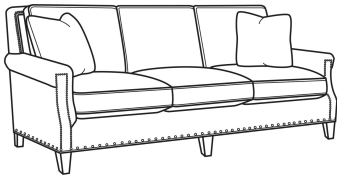

Warwick / L5051-00

| | |
|--------------|--------------------|
| DESCRIPTION: | Sofa (86W) |
| OUTSIDE: | 86"W x 41"D x 37"H |
| INSIDE: | 74"W x 23"D |
| SEAT: | 22"H |
| ARM: | 25.5"H |
| BACK RAIL: | 37"H |
| COM: | Plain: 258 sq ft |
| WEIGHT: | 160 lbs |

L = available in leather

Standard Features:

Box Border Back

Standard with small/medium nail trim

May be shown with optional features

WARWICK

| | |
|------------------------|-------------------|
| Standard Seat Cushion: | Comfort Down Seat |
| Standard Back Pillow: | Comfort Down Back |

Also available:

Warwick / 5051-00
Sofa (86W)
Outside: 86W x 41D x 37H
Inside: 74W x 23D

Warwick / 5051-01
Long Sofa (98W)
Outside: 98W x 41D x 37H
Inside: 86W x 23D

Warwick / L5051-01
Leather Long Sofa (98W)
Outside: 98W x 41D x 37H
Inside: 86W x 23D