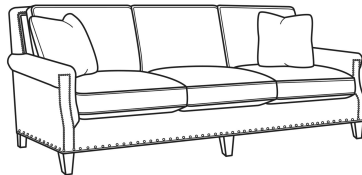

Warwick / L5051-00

| | |
|--------------|--------------------|
| DESCRIPTION: | Sofa (86W) |
| OUTSIDE: | 86"W x 41"D x 37"H |
| INSIDE: | 74"W x 23"D |
| SEAT: | 22"H |
| ARM: | 25.5"H |
| BACK RAIL: | 37"H |
| COM: | Plain: 258 sq ft |
| WEIGHT: | 160 lbs |

L = available in leather

Standard Features:

Box Border Back

Standard with small/medium nail trim

May be shown with optional features

WARWICK

| | |
|------------------------|-------------------|
| Standard Seat Cushion: | Comfort Down Seat |
| Standard Back Pillow: | Comfort Down Back |

Also available:

Warwick / 5051-00
Sofa (86W)
Outside: 86W x 41D x 37H
Inside: 74W x 23D

Warwick / 5051-01
Long Sofa (98W)
Outside: 98W x 41D x 37H
Inside: 86W x 23D

Warwick / L5051-01
Leather Long Sofa (98W)
Outside: 98W x 41D x 37H
Inside: 86W x 23D