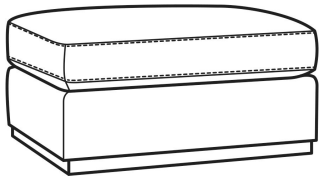

Clark / 4770-05

DESCRIPTION:	Chair (42W)
OUTSIDE:	42"W x 41"D x 33"H
INSIDE:	27"W x 24"D
SEAT:	19"H
ARM:	22.5"H
BACK RAIL:	28"H
COM:	Plain: 9.50 yds Repeat of 2-14": 12.00 yds Repeat of 15-27": 13.00 yds
WEIGHT:	125 lbs

Standard Features:

Box Border Back

French Seamed

Oak wood base. Wood grain pattern is a natural characteristic of oak

May be shown with optional features

CLARK

Standard Seat Cushion:	Comfort Down Seat
Standard Back Pillow:	Comfort Down Back

Also available:

Clark / 4770-07
Ottoman (32W X 24D)
Outside: 32W x 24D x 17H
Inside: 0W x 0D

Clark / 4770-20
Sofa (86W)
Outside: 86W x 41D x 33H
Inside: 71W x 24D

Clark / 4770-21
Long Sofa (98W)
Outside: 98W x 41D x 33H
Inside: 83W x 24D