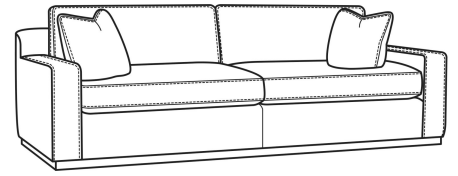

Clark / 4770-05

DESCRIPTION:	Chair (42W)
OUTSIDE:	42"W x 41"D x 33"H
INSIDE:	27"W x 24"D
SEAT:	19"H
ARM:	22.5"H
BACK RAIL:	28"H
COM:	Plain: 9.50 yds Repeat of 2-14": 12.00 yds Repeat of 15-27": 13.00 yds
WEIGHT:	125 lbs

Standard Features:

Box Border Back

French Seamed

Oak wood base. Wood grain pattern is a natural characteristic of oak

May be shown with optional features

CLARK

Standard Seat Cushion:	Comfort Down Seat
Standard Back Pillow:	Comfort Down Back

Also available:

Clark / 4770-07
Ottoman (32W X 24D)
Outside: 32W x 24D x 17H
Inside: 0W x 0D

Clark / 4770-20
Sofa (86W)
Outside: 86W x 41D x 33H
Inside: 71W x 24D

Clark / 4770-21
Long Sofa (98W)
Outside: 98W x 41D x 33H
Inside: 83W x 24D