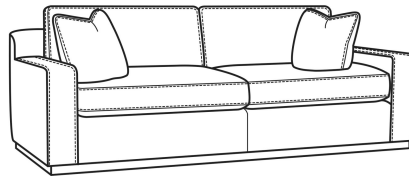

Clark / 4770-05

DESCRIPTION:	Chair (42W)
OUTSIDE:	42"W x 41"D x 33"H
INSIDE:	27"W x 24"D
SEAT:	19"H
ARM:	22.5"H
BACK RAIL:	28"H
COM:	Plain: 9.50 yds Repeat of 2-14": 12.00 yds Repeat of 15-27": 13.00 yds
WEIGHT:	125 lbs

Standard Features:

Box Border Back

French Seamed

Oak wood base. Wood grain pattern is a natural characteristic of oak

May be shown with optional features

CLARK

Standard Seat Cushion:	Comfort Down Seat
Standard Back Pillow:	Comfort Down Back

Also available:

Clark / 4770-07
Ottoman (32W X 24D)
Outside: 32W x 24D x 17H
Inside: 0W x 0D

Clark / 4770-20
Sofa (86W)
Outside: 86W x 41D x 33H
Inside: 71W x 24D

Clark / 4770-21
Long Sofa (98W)
Outside: 98W x 41D x 33H
Inside: 83W x 24D