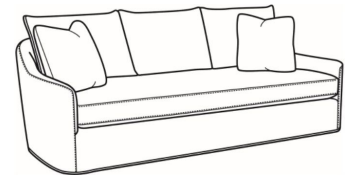

**Barrington / 3200-06**

DESCRIPTION:	Chair & 1/2 (46W)
OUTSIDE:	46"W x 39"D x 37"H
INSIDE:	37.5"W x 24"D
SEAT:	19.5"H
ARM:	22.5"H
BACK RAIL:	30"H
COM:	Plain: 11.00 yds Repeat of 2-14": 13.75 yds Repeat of 15-27": 15.00 yds
WEIGHT:	105 lbs

Standard Features:

Knife Edge Back

Weltless Cushion

May be shown with optional features

**BARRINGTON**

Standard Seat Cushion: Comfort Down Seat

Standard Back Pillow: Legacy Down Back

Also available:

Barrington / 3200-07  
Ottoman (27W X 20D)  
Outside: 27W x 20D x 18H  
Inside: 0W x 0D

Barrington / 3200-17  
Ottoman & 1/2 (40.5W X 20D)  
Outside: 40.5W x 20D x 18H  
Inside: 0W x 0D

Barrington / 3200-01B  
Long Sofa (93W)  
Outside: 93W x 39D x 37H  
Inside: 84.5W x 24D

Barrington / 3200-03B  
Curved Sofa (94W)  
Outside: 94W x 46D x 37H  
Inside: 84W x 24D

Barrington / 3200-05  
Chair (32.5W)  
Outside: 32.5W x 39D x 37H  
Inside: 24W x 24D

Barrington / 3200-05SW  
Swivel Chair (32.5W)  
Outside: 32.5W x 39D x 37H  
Inside: 24W x 24D