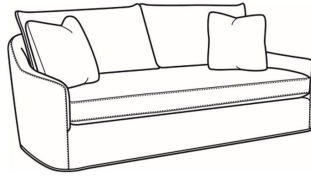

**Barrington / 3200-06**

DESCRIPTION:	Chair & 1/2 (46W)
OUTSIDE:	46"W x 39"D x 37"H
INSIDE:	37.5"W x 24"D
SEAT:	19.5"H
ARM:	22.5"H
BACK RAIL:	30"H
COM:	Plain: 11.00 yds Repeat of 2-14": 13.75 yds Repeat of 15-27": 15.00 yds
WEIGHT:	105 lbs

Barrington / 3200-07  
Ottoman (27W X 20D)  
Outside: 27W x 20D x 18H  
Inside: 0W x 0D

Barrington / 3200-17  
Ottoman & 1/2 (40.5W X 20D)  
Outside: 40.5W x 20D x 18H  
Inside: 0W x 0D

Barrington / 3200-01B  
Long Sofa (93W)  
Outside: 93W x 39D x 37H  
Inside: 84.5W x 24D

Barrington / 3200-03B  
Curved Sofa (94W)  
Outside: 94W x 46D x 37H  
Inside: 84W x 24D

Barrington / 3200-05  
Chair (32.5W)  
Outside: 32.5W x 39D x 37H  
Inside: 24W x 24D

Barrington / 3200-05SW  
Swivel Chair (32.5W)  
Outside: 32.5W x 39D x 37H  
Inside: 24W x 24D

Barrington / 3200-06SW  
Chair & 1/2 Swivel (46W)  
Outside: 46W x 39D x 37H  
Inside: 37.5W x 24D

Barrington / 3200-20B  
Sofa (84W)  
Outside: 84W x 39D x 37H  
Inside: 75.5W x 24D