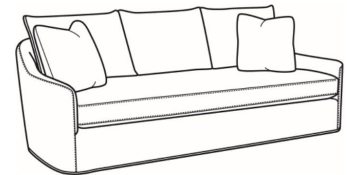

**Barrington / 3200-06SW**

DESCRIPTION:	Chair & 1/2 Swivel (46W)
OUTSIDE:	46"W x 39"D x 37"H
INSIDE:	37.5"W x 24"D
SEAT:	19.5"H
ARM:	22.5"H
BACK RAIL:	30"H
COM:	Plain: 11.00 yds Repeat of 2-14": 13.75 yds Repeat of 15-27": 15.00 yds
WEIGHT:	50 lbs

Standard Features:

- Knife Edge Back
- Weltless Cushion
- May be shown with optional features

**BARRINGTON**

- Standard Seat Cushion: Comfort Down Seat
- Standard Back Pillow: Legacy Down Back

Also available:

Barrington / 3200-07  
Ottoman (27W X 20D)  
Outside: 27W x 20D x 18H  
Inside: 0W x 0D

Barrington / 3200-17  
Ottoman & 1/2 (40.5W X 20D)  
Outside: 40.5W x 20D x 18H  
Inside: 0W x 0D

Barrington / 3200-01B  
Long Sofa (93W)  
Outside: 93W x 39D x 37H  
Inside: 84.5W x 24D

Barrington / 3200-03B  
Curved Sofa (94W)  
Outside: 94W x 46D x 37H  
Inside: 84W x 24D

Barrington / 3200-05  
Chair (32.5W)  
Outside: 32.5W x 39D x 37H  
Inside: 24W x 24D

Barrington / 3200-05SW  
Swivel Chair (32.5W)  
Outside: 32.5W x 39D x 37H  
Inside: 24W x 24D