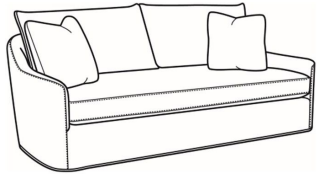

**Barrington / 3200-06SW**

DESCRIPTION:	Chair & 1/2 Swivel (46W)
OUTSIDE:	46"W x 39"D x 37"H
INSIDE:	37.5"W x 24"D
SEAT:	19.5"H
ARM:	22.5"H
BACK RAIL:	30"H
COM:	Plain: 11.00 yds Repeat of 2-14": 13.75 yds Repeat of 15-27": 15.00 yds
WEIGHT:	50 lbs

Standard Features:

- Knife Edge Back
- Weltless Cushion
- May be shown with optional features

**BARRINGTON**

- Standard Seat Cushion: Comfort Down Seat
- Standard Back Pillow: Legacy Down Back

Also available:

Barrington / 3200-07  
Ottoman (27W X 20D)  
Outside: 27W x 20D x 18H  
Inside: 0W x 0D

Barrington / 3200-17  
Ottoman & 1/2 (40.5W X 20D)  
Outside: 40.5W x 20D x 18H  
Inside: 0W x 0D

Barrington / 3200-01B  
Long Sofa (93W)  
Outside: 93W x 39D x 37H  
Inside: 84.5W x 24D

Barrington / 3200-03B  
Curved Sofa (94W)  
Outside: 94W x 46D x 37H  
Inside: 84W x 24D

Barrington / 3200-05  
Chair (32.5W)  
Outside: 32.5W x 39D x 37H  
Inside: 24W x 24D

Barrington / 3200-05SW  
Swivel Chair (32.5W)  
Outside: 32.5W x 39D x 37H  
Inside: 24W x 24D