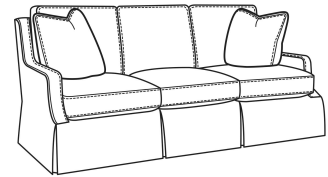

Avery / 3760-05

DESCRIPTION:	Chair (30W)
OUTSIDE:	30"W x 39"D x 35"H
INSIDE:	22"W x 22.5"D
SEAT:	20.5"H
ARM:	23"H
BACK RAIL:	34"H
COM:	Plain: 8.00 yds Repeat of 2-14": 10.00 yds Repeat of 15-27": 11.00 yds
WEIGHT:	60 lbs

Standard Features:

Box Border Back

French Seamed

May be shown with optional features

AVERY

Standard Seat Cushion: Comfort Down Seat

Standard Back Pillow: Comfort Down Back

Also available:

Avery / 3760-07
Ottoman (25W X 19D)
Outside: 25W x 19D x 17H
Inside: 0W x 0D

Avery / 3760-00
Sofa (87W)
Outside: 87W x 39D x 35H
Inside: 79W x 22.5D

Avery / 3760-02
Apt Sofa (78W)
Outside: 78W x 39D x 35H
Inside: 70W x 22.5D