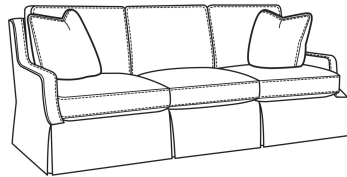

Avery / 3760-05

DESCRIPTION:	Chair (30W)
OUTSIDE:	30"W x 39"D x 35"H
INSIDE:	22"W x 22.5"D
SEAT:	20.5"H
ARM:	23"H
BACK RAIL:	34"H
COM:	Plain: 8.00 yds Repeat of 2-14": 10.00 yds Repeat of 15-27": 11.00 yds
WEIGHT:	60 lbs

Standard Features:

Box Border Back

French Seamed

May be shown with optional features

AVERY

Standard Seat Cushion: Comfort Down Seat

Standard Back Pillow: Comfort Down Back

Also available:

Avery / 3760-07
Ottoman (25W X 19D)
Outside: 25W x 19D x 17H
Inside: 0W x 0D

Avery / 3760-00
Sofa (87W)
Outside: 87W x 39D x 35H
Inside: 79W x 22.5D

Avery / 3760-02
Apt Sofa (78W)
Outside: 78W x 39D x 35H
Inside: 70W x 22.5D