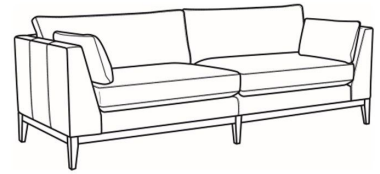

Raleigh / L2300-20

DESCRIPTION:	Sofa (84W)
OUTSIDE:	84"W x 37"D x 33"H
INSIDE:	71"W x 21"D
SEAT:	20.5"H
ARM:	28"H
BACK RAIL:	28"H
THROW PILLOWS:	2 - Arm Bolsters
COM:	Plain: 192 sq ft
WEIGHT:	160 lbs

L = available in leather

Standard Features:

Box Border Back

French Seamed Seat

Oak wood base. Wood grain pattern is a natural characteristic of oak

May be shown with optional features

RALEIGH

Standard Seat Cushion:	Hallmark Seat
Standard Back Pillow:	Fiber Back

Also available:

Raleigh / 2300-20
Sofa (84W)
Outside: 84W x 37D x 33H
Inside: 71W x 21D

Raleigh / 2300-21
Long Sofa (94W)
Outside: 94W x 37D x 33H
Inside: 81W x 21D

Raleigh / L2300-21
Leather Long Sofa (94W)
Outside: 94W x 37D x 33H
Inside: 81W x 21D