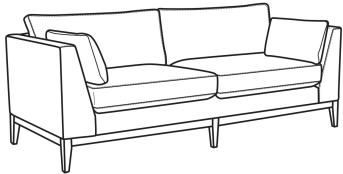

Raleigh / L2300-20

DESCRIPTION:	Sofa (84W)
OUTSIDE:	84"W x 37"D x 33"H
INSIDE:	71"W x 21"D
SEAT:	20.5"H
ARM:	28"H
BACK RAIL:	28"H
THROW PILLOWS:	2 - Arm Bolsters
COM:	Plain: 192 sq ft
WEIGHT:	160 lbs

L = available in leather

Standard Features:

Box Border Back

French Seamed Seat

Oak wood base. Wood grain pattern is a natural characteristic of oak

May be shown with optional features

RALEIGH

Standard Seat Cushion:	Hallmark Seat
Standard Back Pillow:	Fiber Back

Also available:

Raleigh / 2300-20
Sofa (84W)
Outside: 84W x 37D x 33H
Inside: 71W x 21D

Raleigh / 2300-21
Long Sofa (94W)
Outside: 94W x 37D x 33H
Inside: 81W x 21D

Raleigh / L2300-21
Leather Long Sofa (94W)
Outside: 94W x 37D x 33H
Inside: 81W x 21D