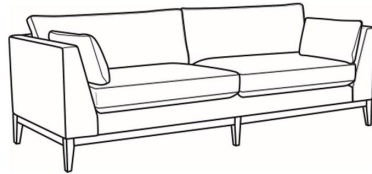

Raleigh / L2300-20

DESCRIPTION:	Sofa (84W)
OUTSIDE:	84"W x 37"D x 33"H
INSIDE:	71"W x 21"D
SEAT:	20.5"H
ARM:	28"H
BACK RAIL:	28"H
THROW PILLOWS:	2 - Arm Bolsters
COM:	Plain: 192 sq ft
WEIGHT:	160 lbs

L = available in leather

Standard Features:

Box Border Back

French Seamed Seat

Oak wood base. Wood grain pattern is a natural characteristic of oak

May be shown with optional features

RALEIGH

Standard Seat Cushion:	Hallmark Seat
Standard Back Pillow:	Fiber Back

Also available:

Raleigh / 2300-20
Sofa (84W)
Outside: 84W x 37D x 33H
Inside: 71W x 21D

Raleigh / 2300-21
Long Sofa (94W)
Outside: 94W x 37D x 33H
Inside: 81W x 21D

Raleigh / L2300-21
Leather Long Sofa (94W)
Outside: 94W x 37D x 33H
Inside: 81W x 21D