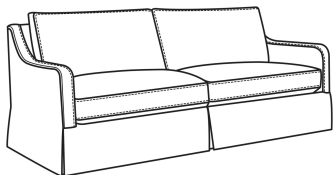

### Julian / 2140-21

DESCRIPTION:	Long Sofa (94.5W)
OUTSIDE:	94.5"W x 41"D x 37"H
INSIDE:	87"W x 23"D
SEAT:	21"H
ARM:	26.5"H
BACK RAIL:	35"H
THROW PILLOWS:	2 - 20"
COM:	Plain: 20.00 yds Repeat of 2-14": 25.00 yds Repeat of 15-27": 27.00 yds
WEIGHT:	180 lbs

#### Standard Features:

Box Border Back

French Seamed

May be shown with optional features

## JULIAN

Standard Seat Cushion: Comfort Down Seat

Standard Back Pillow: Comfort Down Back

---

Also available:

Julian / 2140-20

Sofa (84.5W)

Outside: 84.5W x 41D x 37H