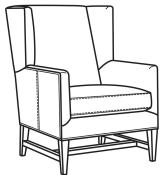

Ellison / 1405-05

DESCRIPTION:	Chair (29.5W)
OUTSIDE:	29.5"W x 34"D x 41.5"H
INSIDE:	22.5"W x 20.5"D
SEAT:	20"H
ARM:	25.5"H
COM:	Plain: 7.50 yds Repeat of 2-14": 9.50 yds Repeat of 15-27": 10.25 yds
WEIGHT:	65 lbs

L = available in leather

Standard Features:

Tight Back

French Seamed Cushion

May be shown with optional features

ELLISON

Standard Seat Cushion: Hallmark Seat

Also available:

Ellison / L1405-05

Leather Chair (29.5W)

Outside: 29.5W x 34D x 41.5H

Inside: 22.5W x 20.5D