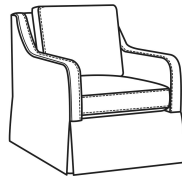

Jillian / 2150-05

DESCRIPTION:	Chair (27.5W)
OUTSIDE:	27.5"W x 39"D x 35"H
INSIDE:	20"W x 20"D
SEAT:	19"H
ARM:	24.5"H
BACK RAIL:	33"H
COM:	Plain: 10.00 yds Repeat of 2-14": 12.50 yds Repeat of 15-27": 13.50 yds
WEIGHT:	60 lbs

Standard Features:

Box Border Back

French Seamed

May be shown with optional features

JILLIAN

Standard Seat Cushion: Comfort Down Seat

Standard Back Pillow: Comfort Down Back

Also available:

Jillian / 2150-07
Ottoman (25.5W X 19D)
Outside: 25.5W x 19D x 16.5H
Inside: 0W x 0D

Jillian / 2150-05SW
Swivel Chair (27.5W)
Outside: 27.5W x 39D x 35H
Inside: 20W x 20D