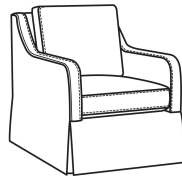

### Jillian / 2150-05

DESCRIPTION:	Chair (27.5W)
OUTSIDE:	27.5"W x 39"D x 35"H
INSIDE:	20"W x 20"D
SEAT:	19"H
ARM:	24.5"H
BACK RAIL:	33"H
COM:	Plain: 10.00 yds Repeat of 2-14": 12.50 yds Repeat of 15-27": 13.50 yds
WEIGHT:	60 lbs

#### Standard Features:

Box Border Back

French Seamed

May be shown with optional features

## JILLIAN

Standard Seat Cushion: Comfort Down Seat

Standard Back Pillow: Comfort Down Back

---

#### Also available:

Jillian / 2150-07

Ottoman (25.5W X 19D)

Outside: 25.5W x 19D x 16.5H

Inside: 0W x 0D

Jillian / 2150-05SW

Swivel Chair (27.5W)

Outside: 27.5W x 39D x 35H