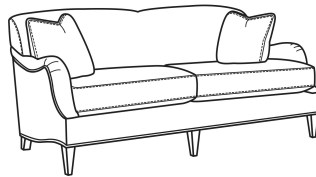

Tyler / 5201-05

DESCRIPTION:	Chair (33W)
OUTSIDE:	33"W x 39"D x 34.5"H
INSIDE:	22"W x 23"D
SEAT:	21"H
ARM:	25"H
COM:	Plain: 8.50 yds Repeat of 2-14": 10.75 yds Repeat of 15-27": 11.50 yds
WEIGHT:	65 lbs

Standard Features:

Tight Back

French Seamed

May be shown with optional features

TYLER

Standard Seat Cushion: Comfort Down Seat

Also available:

Tyler / 5201-07
Ottoman (27W X 21D)
Outside: 27W x 21D x 18.5H
Inside: 0W x 0D

Tyler / 5201-20
Sofa (78.5W)
Outside: 78.5W x 39D x 34.5H
Inside: 67.5W x 23D

Tyler / 5201-21
Long Sofa (86W)
Outside: 86W x 39D x 34.5H
Inside: 75W x 23D