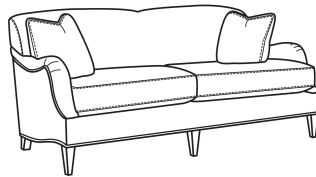

### Tyler / 5201-21

DESCRIPTION:	Long Sofa (86W)
OUTSIDE:	86"W x 39"D x 34.5"H
INSIDE:	75"W x 23"D
SEAT:	21"H
ARM:	25"H
THROW PILLOWS:	2 - 20"
COM:	Plain: 16.00 yds Repeat of 2-14": 20.00 yds Repeat of 15-27": 21.75 yds
WEIGHT:	170 lbs

#### Standard Features:

Tight Back

French Seamed

May be shown with optional features

**TYLER**

Standard Seat Cushion: Comfort Down Seat

---

#### Also available:

Tyler / 5201-05

Chair (33W)

Outside: 33W x 39D x 34.5H

Inside: 22W x 23D

Tyler / 5201-20

Sofa (78.5W)

Outside: 78.5W x 39D x 34.5H