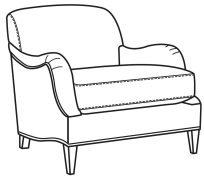

### Tyler / 5201-21

DESCRIPTION:	Long Sofa (86W)
OUTSIDE:	86"W x 39"D x 34.5"H
INSIDE:	75"W x 23"D
SEAT:	21"H
ARM:	25"H
THROW PILLOWS:	2 - 20"
COM:	Plain: 16.00 yds Repeat of 2-14": 20.00 yds Repeat of 15-27": 21.75 yds
WEIGHT:	170 lbs

#### Standard Features:

Tight Back

French Seamed

May be shown with optional features

**TYLER**

Standard Seat Cushion: Comfort Down Seat

---

#### Also available:

Tyler / 5201-05

Chair (33W)

Outside: 33W x 39D x 34.5H

Inside: 22W x 23D

Tyler / 5201-20

Sofa (78.5W)

Outside: 78.5W x 39D x 34.5H