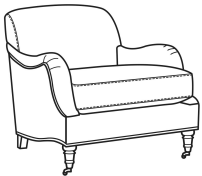

Tilly / 5202-20

DESCRIPTION:	Sofa (78.5W)
OUTSIDE:	78.5"W x 39"D x 34.5"H
INSIDE:	67.5"W x 23"D
SEAT:	21"H
ARM:	25"H
THROW PILLOWS:	2 - 20"
COM:	Plain: 16.00 yds Repeat of 2-14": 20.00 yds Repeat of 15-27": 21.75 yds
WEIGHT:	160 lbs

Standard Features:

- Tight Back
- French Seamed
- Standard with brass casters
- May be shown with optional features

TILLY

Standard Seat Cushion: Comfort Down Seat

Also available:

Tilly / 5202-05
Chair (33W)
Outside: 33W x 39D x 34.5H
Inside: 22W x 23D