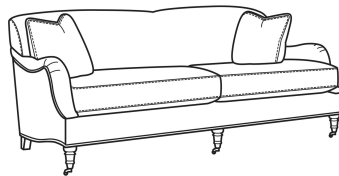

Tilly / 5202-20

DESCRIPTION:	Sofa (78.5W)
OUTSIDE:	78.5"W x 39"D x 34.5"H
INSIDE:	67.5"W x 23"D
SEAT:	21"H
ARM:	25"H
THROW PILLOWS:	2 - 20"
COM:	Plain: 16.00 yds Repeat of 2-14": 20.00 yds Repeat of 15-27": 21.75 yds
WEIGHT:	160 lbs

Standard Features:

- Tight Back
- French Seamed
- Standard with brass casters
- May be shown with optional features

TILLY

Standard Seat Cushion: Comfort Down Seat

Also available:

Tilly / 5202-05
Chair (33W)
Outside: 33W x 39D x 34.5H
Inside: 22W x 23D

Tilly / 5202-21
Long Sofa (86W)
Outside: 86W x 39D x 34.5H
Inside: 75W x 23D