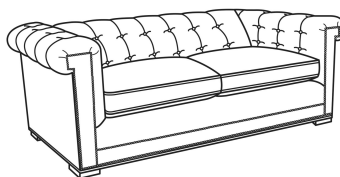

Emmett / 3250-21

DESCRIPTION: Long Sofa (98W)
 OUTSIDE: 98"W x 40"D x 28"H
 INSIDE: 77"W x 23"D
 SEAT: 20"H
 ARM: 28"H
 COM: Plain: 18.00 yds
 Repeat of 2-14": 22.50 yds
 Repeat of 15-27": 24.50 yds
 WEIGHT: 165 lbs

L = available in leather

Standard Features:
 Standard with small nail trim
 Channeled back with buttons
 May be shown with optional features

EMMETT
 Standard Seat Cushion: Comfort Down Seat

Also available:

Emmett / 3250-20
 Sofa (86W)
 Outside: 86W x 40D x 28H
 Inside: 65W x 23D

Emmett / 3250-22
 Apt Sofa (76W)
 Outside: 76W x 40D x 28H
 Inside: 55W x 23D

Emmett / L3250-20
 Leather Sofa (86W)
 Outside: 86W x 40D x 28H
 Inside: 65W x 23D