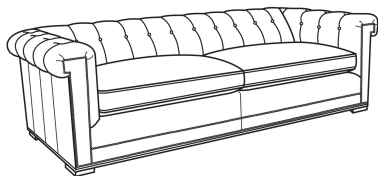

Emmett / 3250-21

DESCRIPTION: Long Sofa (98W)
 OUTSIDE: 98"W x 40"D x 28"H
 INSIDE: 77"W x 23"D
 SEAT: 20"H
 ARM: 28"H
 COM: Plain: 18.00 yds
 Repeat of 2-14": 22.50 yds
 Repeat of 15-27": 24.50 yds
 WEIGHT: 165 lbs

L = available in leather

Standard Features:
 Standard with small nail trim
 Channeled back with buttons
 May be shown with optional features

EMMETT
 Standard Seat Cushion: Comfort Down Seat

Also available:

Emmett / 3250-20
 Sofa (86W)
 Outside: 86W x 40D x 28H
 Inside: 65W x 23D

Emmett / 3250-22
 Apt Sofa (76W)
 Outside: 76W x 40D x 28H
 Inside: 55W x 23D

Emmett / L3250-20
 Leather Sofa (86W)
 Outside: 86W x 40D x 28H
 Inside: 65W x 23D

Emmett / L3250-21
 Leather Long Sofa (98W)
 Outside: 98W x 40D x 28H
 Inside: 77W x 23D

Emmett / L3250-22
 Leather Apt Sofa (76W)
 Outside: 76W x 40D x 28H
 Inside: 55W x 23D