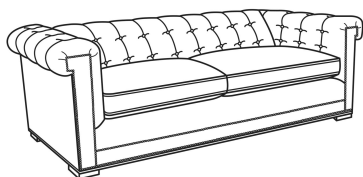

Emmett / 3250-21

DESCRIPTION: Long Sofa (98W)
 OUTSIDE: 98"W x 40"D x 28"H
 INSIDE: 77"W x 23"D
 SEAT: 20"H
 ARM: 28"H
 COM: Plain: 18.00 yds
 Repeat of 2-14": 22.50 yds
 Repeat of 15-27": 24.50 yds
 WEIGHT: 165 lbs

L = available in leather

Standard Features:
 Standard with small nail trim
 Channeled back with buttons
 May be shown with optional features

EMMETT
 Standard Seat Cushion: Comfort Down Seat

Also available:

Emmett / 3250-20
 Sofa (86W)
 Outside: 86W x 40D x 28H
 Inside: 65W x 23D

Emmett / 3250-22
 Apt Sofa (76W)
 Outside: 76W x 40D x 28H
 Inside: 55W x 23D

Emmett / L3250-20
 Leather Sofa (86W)
 Outside: 86W x 40D x 28H
 Inside: 65W x 23D

Emmett / L3250-21
 Leather Long Sofa (98W)
 Outside: 98W x 40D x 28H
 Inside: 77W x 23D

Emmett / L3250-22
 Leather Apt Sofa (76W)
 Outside: 76W x 40D x 28H
 Inside: 55W x 23D