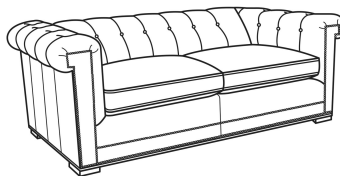

Emmett / 3250-21

DESCRIPTION: Long Sofa (98W)
 OUTSIDE: 98"W x 40"D x 28"H
 INSIDE: 77"W x 23"D
 SEAT: 20"H
 ARM: 28"H
 COM: Plain: 18.00 yds
 Repeat of 2-14": 22.50 yds
 Repeat of 15-27": 24.50 yds
 WEIGHT: 165 lbs

Emmett / 3250-20
 Sofa (86W)
 Outside: 86W x 40D x 28H
 Inside: 65W x 23D

Emmett / 3250-22
 Apt Sofa (76W)
 Outside: 76W x 40D x 28H
 Inside: 55W x 23D

Emmett / L3250-20
 Leather Sofa (86W)
 Outside: 86W x 40D x 28H
 Inside: 65W x 23D

Emmett / L3250-21
 Leather Long Sofa (98W)
 Outside: 98W x 40D x 28H
 Inside: 77W x 23D

Emmett / L3250-22
 Leather Apt Sofa (76W)
 Outside: 76W x 40D x 28H
 Inside: 55W x 23D