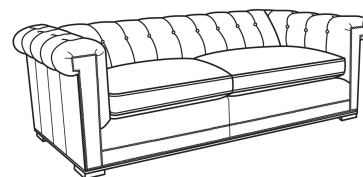

Emmett / 3250-21

DESCRIPTION: Long Sofa (98W)
 OUTSIDE: 98"W x 40"D x 28"H
 INSIDE: 77"W x 23"D
 SEAT: 20"H
 ARM: 28"H
 COM: Plain: 18.00 yds
 Repeat of 2-14": 22.50 yds
 Repeat of 15-27": 24.50 yds
 WEIGHT: 165 lbs

L = available in leather

Standard Features:
 Standard with small nail trim
 Channeled back with buttons
 May be shown with optional features

EMMETT
 Standard Seat Cushion: Comfort Down Seat

Also available:

Emmett / 3250-20
 Sofa (86W)
 Outside: 86W x 40D x 28H
 Inside: 65W x 23D

Emmett / 3250-22
 Apt Sofa (76W)
 Outside: 76W x 40D x 28H
 Inside: 55W x 23D

Emmett / L3250-20
 Leather Sofa (86W)
 Outside: 86W x 40D x 28H
 Inside: 65W x 23D

Emmett / L3250-21
 Leather Long Sofa (98W)
 Outside: 98W x 40D x 28H
 Inside: 77W x 23D

Emmett / L3250-22
 Leather Apt Sofa (76W)
 Outside: 76W x 40D x 28H
 Inside: 55W x 23D