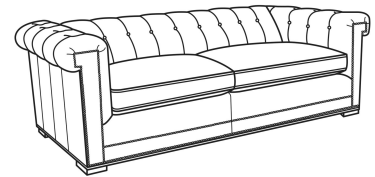

**Emmett / 3250-22**

DESCRIPTION: Apt Sofa (76W)  
 OUTSIDE: 76"W x 40"D x 28"H  
 INSIDE: 55"W x 23"D  
 SEAT: 20"H  
 ARM: 28"H  
 COM: Plain: 17.00 yds  
 Repeat of 2-14": 21.25 yds  
 Repeat of 15-27": 23.00 yds  
 WEIGHT: 160 lbs

**L** = available in leather

Standard Features:  
 Standard with small nail trim  
 Channeled back with buttons  
 May be shown with optional features

**EMMETT**  
 Standard Seat Cushion: Comfort Down Seat

Also available:

Emmett / 3250-20  
 Sofa (86W)  
 Outside: 86W x 40D x 28H  
 Inside: 65W x 23D

Emmett / 3250-21  
 Long Sofa (98W)  
 Outside: 98W x 40D x 28H  
 Inside: 77W x 23D

Emmett / L3250-20  
 Leather Sofa (86W)  
 Outside: 86W x 40D x 28H  
 Inside: 65W x 23D

Emmett / L3250-21  
 Leather Long Sofa (98W)  
 Outside: 98W x 40D x 28H  
 Inside: 77W x 23D

Emmett / L3250-22  
 Leather Apt Sofa (76W)  
 Outside: 76W x 40D x 28H  
 Inside: 55W x 23D