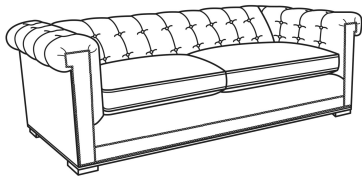

**Emmett / 3250-22**

DESCRIPTION: Apt Sofa (76W)  
 OUTSIDE: 76"W x 40"D x 28"H  
 INSIDE: 55"W x 23"D  
 SEAT: 20"H  
 ARM: 28"H  
 COM: Plain: 17.00 yds  
 Repeat of 2-14": 21.25 yds  
 Repeat of 15-27": 23.00 yds  
 WEIGHT: 160 lbs

**L** = available in leather

Standard Features:  
 Standard with small nail trim  
 Channeled back with buttons  
 May be shown with optional features

**EMMETT**  
 Standard Seat Cushion: Comfort Down Seat

Also available:

Emmett / 3250-20  
 Sofa (86W)  
 Outside: 86W x 40D x 28H  
 Inside: 65W x 23D

Emmett / 3250-21  
 Long Sofa (98W)  
 Outside: 98W x 40D x 28H  
 Inside: 77W x 23D

Emmett / L3250-20  
 Leather Sofa (86W)  
 Outside: 86W x 40D x 28H  
 Inside: 65W x 23D

Emmett / L3250-21  
 Leather Long Sofa (98W)  
 Outside: 98W x 40D x 28H  
 Inside: 77W x 23D

Emmett / L3250-22  
 Leather Apt Sofa (76W)  
 Outside: 76W x 40D x 28H  
 Inside: 55W x 23D