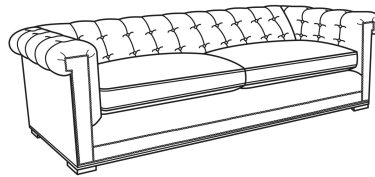

**Emmett / 3250-22**

DESCRIPTION: Apt Sofa (76W)  
 OUTSIDE: 76"W x 40"D x 28"H  
 INSIDE: 55"W x 23"D  
 SEAT: 20"H  
 ARM: 28"H  
 COM: Plain: 17.00 yds  
 Repeat of 2-14": 21.25 yds  
 Repeat of 15-27": 23.00 yds  
 WEIGHT: 160 lbs

**L** = available in leather

Standard Features:  
 Standard with small nail trim  
 Channeled back with buttons  
 May be shown with optional features

**EMMETT**  
 Standard Seat Cushion: Comfort Down Seat

Also available:

Emmett / 3250-20  
 Sofa (86W)  
 Outside: 86W x 40D x 28H  
 Inside: 65W x 23D

Emmett / 3250-21  
 Long Sofa (98W)  
 Outside: 98W x 40D x 28H  
 Inside: 77W x 23D

Emmett / L3250-20  
 Leather Sofa (86W)  
 Outside: 86W x 40D x 28H  
 Inside: 65W x 23D

Emmett / L3250-21  
 Leather Long Sofa (98W)  
 Outside: 98W x 40D x 28H  
 Inside: 77W x 23D

Emmett / L3250-22  
 Leather Apt Sofa (76W)  
 Outside: 76W x 40D x 28H  
 Inside: 55W x 23D