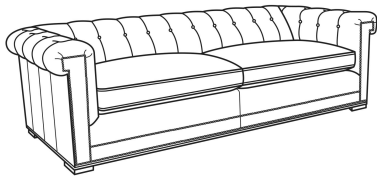

**Emmett / 3250-22**

DESCRIPTION: Apt Sofa (76W)  
 OUTSIDE: 76"W x 40"D x 28"H  
 INSIDE: 55"W x 23"D  
 SEAT: 20"H  
 ARM: 28"H  
 COM: Plain: 17.00 yds  
 Repeat of 2-14": 21.25 yds  
 Repeat of 15-27": 23.00 yds  
 WEIGHT: 160 lbs

**L** = available in leather

Standard Features:  
 Standard with small nail trim  
 Channeled back with buttons  
 May be shown with optional features

**EMMETT**  
 Standard Seat Cushion: Comfort Down Seat

Also available:

Emmett / 3250-20  
 Sofa (86W)  
 Outside: 86W x 40D x 28H  
 Inside: 65W x 23D

Emmett / 3250-21  
 Long Sofa (98W)  
 Outside: 98W x 40D x 28H  
 Inside: 77W x 23D

Emmett / L3250-20  
 Leather Sofa (86W)  
 Outside: 86W x 40D x 28H  
 Inside: 65W x 23D

Emmett / L3250-21  
 Leather Long Sofa (98W)  
 Outside: 98W x 40D x 28H  
 Inside: 77W x 23D

Emmett / L3250-22  
 Leather Apt Sofa (76W)  
 Outside: 76W x 40D x 28H  
 Inside: 55W x 23D