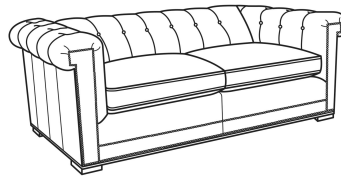

**Emmett / 3250-22**

DESCRIPTION: Apt Sofa (76W)  
 OUTSIDE: 76"W x 40"D x 28"H  
 INSIDE: 55"W x 23"D  
 SEAT: 20"H  
 ARM: 28"H  
 COM: Plain: 17.00 yds  
 Repeat of 2-14": 21.25 yds  
 Repeat of 15-27": 23.00 yds  
 WEIGHT: 160 lbs

Also available:

Emmett / 3250-20  
 Sofa (86W)  
 Outside: 86W x 40D x 28H  
 Inside: 65W x 23D

Emmett / 3250-21  
 Long Sofa (98W)  
 Outside: 98W x 40D x 28H  
 Inside: 77W x 23D

Emmett / L3250-20  
 Leather Sofa (86W)  
 Outside: 86W x 40D x 28H  
 Inside: 65W x 23D

Emmett / L3250-21  
 Leather Long Sofa (98W)  
 Outside: 98W x 40D x 28H  
 Inside: 77W x 23D

Emmett / L3250-22  
 Leather Apt Sofa (76W)  
 Outside: 76W x 40D x 28H  
 Inside: 55W x 23D