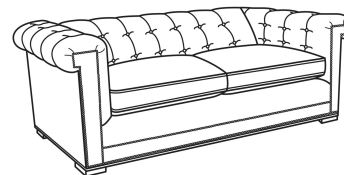

**Emmett / L3250-20**

DESCRIPTION: Sofa (86W)  
 OUTSIDE: 86"W x 40"D x 28"H  
 INSIDE: 65"W x 23"D  
 SEAT: 20"H  
 ARM: 28"H  
 COM: Plain: 232 sq ft  
 WEIGHT: 165 lbs

**L** = available in leather

Standard Features:  
 Standard with small nail trim  
 Channeled back with buttons  
 May be shown with optional features

**EMMETT**  
 Standard Seat Cushion: Comfort Down Seat

Also available:

Emmett / 3250-20  
 Sofa (86W)  
 Outside: 86W x 40D x 28H  
 Inside: 65W x 23D

Emmett / 3250-21  
 Long Sofa (98W)  
 Outside: 98W x 40D x 28H  
 Inside: 77W x 23D

Emmett / 3250-22  
 Apt Sofa (76W)  
 Outside: 76W x 40D x 28H  
 Inside: 55W x 23D

Emmett / L3250-21  
 Leather Long Sofa (98W)  
 Outside: 98W x 40D x 28H  
 Inside: 77W x 23D

Emmett / L3250-22  
 Leather Apt Sofa (76W)  
 Outside: 76W x 40D x 28H  
 Inside: 55W x 23D