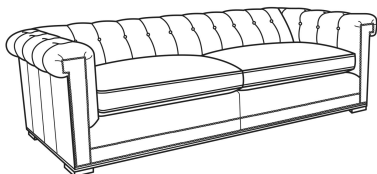

**Emmett / L3250-20**

DESCRIPTION: Sofa (86W)  
 OUTSIDE: 86"W x 40"D x 28"H  
 INSIDE: 65"W x 23"D  
 SEAT: 20"H  
 ARM: 28"H  
 COM: Plain: 232 sq ft  
 WEIGHT: 165 lbs

**L** = available in leather

Standard Features:  
 Standard with small nail trim  
 Channeled back with buttons  
 May be shown with optional features

**EMMETT**  
 Standard Seat Cushion: Comfort Down Seat

Also available:

Emmett / 3250-20  
 Sofa (86W)  
 Outside: 86W x 40D x 28H  
 Inside: 65W x 23D

Emmett / 3250-21  
 Long Sofa (98W)  
 Outside: 98W x 40D x 28H  
 Inside: 77W x 23D

Emmett / 3250-22  
 Apt Sofa (76W)  
 Outside: 76W x 40D x 28H  
 Inside: 55W x 23D

Emmett / L3250-21  
 Leather Long Sofa (98W)  
 Outside: 98W x 40D x 28H  
 Inside: 77W x 23D

Emmett / L3250-22  
 Leather Apt Sofa (76W)  
 Outside: 76W x 40D x 28H  
 Inside: 55W x 23D