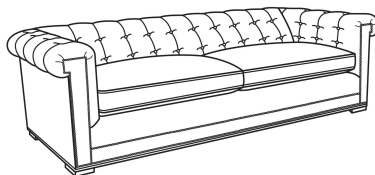

**Emmett / L3250-20**

DESCRIPTION: Sofa (86W)  
 OUTSIDE: 86"W x 40"D x 28"H  
 INSIDE: 65"W x 23"D  
 SEAT: 20"H  
 ARM: 28"H  
 COM: Plain: 232 sq ft  
 WEIGHT: 165 lbs

**L** = available in leather

Standard Features:  
 Standard with small nail trim  
 Channeled back with buttons  
 May be shown with optional features

**EMMETT**  
 Standard Seat Cushion: Comfort Down Seat

Also available:

Emmett / 3250-20  
 Sofa (86W)  
 Outside: 86W x 40D x 28H  
 Inside: 65W x 23D

Emmett / 3250-21  
 Long Sofa (98W)  
 Outside: 98W x 40D x 28H  
 Inside: 77W x 23D

Emmett / 3250-22  
 Apt Sofa (76W)  
 Outside: 76W x 40D x 28H  
 Inside: 55W x 23D

Emmett / L3250-21  
 Leather Long Sofa (98W)  
 Outside: 98W x 40D x 28H  
 Inside: 77W x 23D

Emmett / L3250-22  
 Leather Apt Sofa (76W)  
 Outside: 76W x 40D x 28H  
 Inside: 55W x 23D