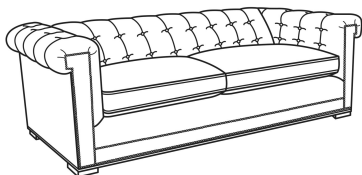

**Emmett / L3250-20**

DESCRIPTION: Sofa (86W)  
 OUTSIDE: 86"W x 40"D x 28"H  
 INSIDE: 65"W x 23"D  
 SEAT: 20"H  
 ARM: 28"H  
 COM: Plain: 232 sq ft  
 WEIGHT: 165 lbs

**L** = available in leather

Standard Features:  
 Standard with small nail trim  
 Channeled back with buttons  
 May be shown with optional features

**EMMETT**  
 Standard Seat Cushion: Comfort Down Seat

Also available:

Emmett / 3250-20  
 Sofa (86W)  
 Outside: 86W x 40D x 28H  
 Inside: 65W x 23D

Emmett / 3250-21  
 Long Sofa (98W)  
 Outside: 98W x 40D x 28H  
 Inside: 77W x 23D

Emmett / 3250-22  
 Apt Sofa (76W)  
 Outside: 76W x 40D x 28H  
 Inside: 55W x 23D

Emmett / L3250-21  
 Leather Long Sofa (98W)  
 Outside: 98W x 40D x 28H  
 Inside: 77W x 23D

Emmett / L3250-22  
 Leather Apt Sofa (76W)  
 Outside: 76W x 40D x 28H  
 Inside: 55W x 23D