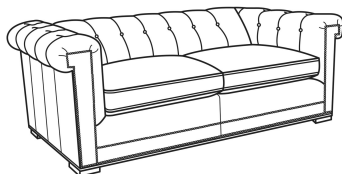

**Emmett / L3250-20**

DESCRIPTION: Sofa (86W)  
 OUTSIDE: 86"W x 40"D x 28"H  
 INSIDE: 65"W x 23"D  
 SEAT: 20"H  
 ARM: 28"H  
 COM: Plain: 232 sq ft  
 WEIGHT: 165 lbs

**L** = available in leather

Standard Features:  
 Standard with small nail trim  
 Channeled back with buttons  
 May be shown with optional features

**EMMETT**  
 Standard Seat Cushion: Comfort Down Seat

Also available:

Emmett / 3250-20  
 Sofa (86W)  
 Outside: 86W x 40D x 28H  
 Inside: 65W x 23D

Emmett / 3250-21  
 Long Sofa (98W)  
 Outside: 98W x 40D x 28H  
 Inside: 77W x 23D

Emmett / 3250-22  
 Apt Sofa (76W)  
 Outside: 76W x 40D x 28H  
 Inside: 55W x 23D

Emmett / L3250-21  
 Leather Long Sofa (98W)  
 Outside: 98W x 40D x 28H  
 Inside: 77W x 23D

Emmett / L3250-22  
 Leather Apt Sofa (76W)  
 Outside: 76W x 40D x 28H  
 Inside: 55W x 23D