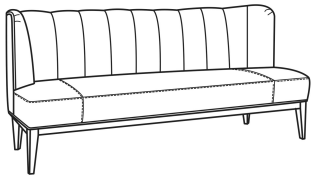

Oslo / 1880-54

DESCRIPTION: Sofa Banquette (81W)
OUTSIDE: 81"W x 28"D x 37"H
INSIDE: 70"W x 21"D
SEAT: 19"H
COM: Plain: 8.00 yds
Repeat of 2-14": 10.00 yds
Repeat of 15-27": 11.00 yds
WEIGHT: 150 lbs

L = available in leather

Standard Features:

Channel Back

French Seamed Seat

May be shown with optional features

OSLO

Also available:

Oslo / L1880-54

Leather Sofa Banquette (81W)

Outside: 81W x 28D x 37H

Inside: 70W x 21D