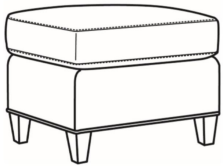

**Madelaine / 4452-05**

DESCRIPTION:	Chair (28.5W)
OUTSIDE:	28.5"W x 34"D x 33"H
INSIDE:	21"W x 21"D
SEAT:	19"H
ARM:	25"H
COM:	Plain: 7.50 yds Repeat of 2-14": 9.50 yds Repeat of 15-27": 10.25 yds
WEIGHT:	65 lbs

**L** = available in leather

**Standard Features:**

Tight Back

French Seamed

May be shown with optional features

**MADELAINE**

Standard Seat Cushion: Hallmark Seat

Also available:

Madelaine / 4452-07  
Ottoman (25.5W X 19D)  
Outside: 25.5W x 19D x 16.5H  
Inside: 0W x 0D

Madelaine / L4452-07  
Leather Ottoman (25.5W X 19D)  
Outside: 25.5W x 19D x 16.5H  
Inside: 0W x 0D

Madelaine / 4452-05SW  
Swivel Chair (28.5W)  
Outside: 28.5W x 34D x 33H  
Inside: 21W x 21D

Madelaine / L4452-05  
Leather Chair (28.5W)  
Outside: 28.5W x 34D x 33H  
Inside: 21W x 21D

Madelaine / L4452-05SW  
Leather Swivel Chair (28.5W)  
Outside: 28.5W x 34D x 33H  
Inside: 21W x 21D