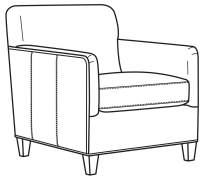

**Madelaine / 4452-05**

DESCRIPTION:	Chair (28.5W)
OUTSIDE:	28.5"W x 34"D x 33"H
INSIDE:	21"W x 21"D
SEAT:	19"H
ARM:	25"H
COM:	Plain: 7.50 yds Repeat of 2-14": 9.50 yds Repeat of 15-27": 10.25 yds
WEIGHT:	65 lbs

**L** = available in leather

**Standard Features:**

Tight Back

French Seamed

May be shown with optional features

**MADELAINE**

Standard Seat Cushion: Hallmark Seat

Also available:

Madelaine / 4452-07  
Ottoman (25.5W X 19D)  
Outside: 25.5W x 19D x 16.5H  
Inside: 0W x 0D

Madelaine / L4452-07  
Leather Ottoman (25.5W X 19D)  
Outside: 25.5W x 19D x 16.5H  
Inside: 0W x 0D

Madelaine / 4452-05SW  
Swivel Chair (28.5W)  
Outside: 28.5W x 34D x 33H  
Inside: 21W x 21D

Madelaine / L4452-05  
Leather Chair (28.5W)  
Outside: 28.5W x 34D x 33H  
Inside: 21W x 21D

Madelaine / L4452-05SW  
Leather Swivel Chair (28.5W)  
Outside: 28.5W x 34D x 33H  
Inside: 21W x 21D