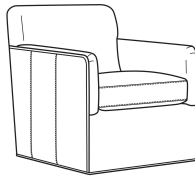

**Madelaine / 4452-05**

DESCRIPTION:	Chair (28.5W)
OUTSIDE:	28.5"W x 34"D x 33"H
INSIDE:	21"W x 21"D
SEAT:	19"H
ARM:	25"H
COM:	Plain: 7.50 yds Repeat of 2-14": 9.50 yds Repeat of 15-27": 10.25 yds
WEIGHT:	65 lbs

Madelaine / 4452-07  
Ottoman (25.5W X 19D)  
Outside: 25.5W x 19D x 16.5H  
Inside: 0W x 0D

Madelaine / L4452-07  
Leather Ottoman (25.5W X 19D)  
Outside: 25.5W x 19D x 16.5H  
Inside: 0W x 0D

Madelaine / 4452-05SW  
Swivel Chair (28.5W)  
Outside: 28.5W x 34D x 33H  
Inside: 21W x 21D

Madelaine / L4452-05  
Leather Chair (28.5W)  
Outside: 28.5W x 34D x 33H  
Inside: 21W x 21D

Madelaine / L4452-05SW  
Leather Swivel Chair (28.5W)  
Outside: 28.5W x 34D x 33H  
Inside: 21W x 21D