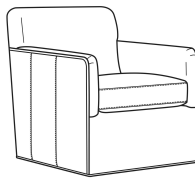

Madelaine / 4452-05

DESCRIPTION:	Chair (28.5W)
OUTSIDE:	28.5"W x 34"D x 33"H
INSIDE:	21"W x 21"D
SEAT:	19"H
ARM:	25"H
COM:	Plain: 7.50 yds Repeat of 2-14": 9.50 yds Repeat of 15-27": 10.25 yds
WEIGHT:	65 lbs

Madelaine / 4452-07
Ottoman (25.5W X 19D)
Outside: 25.5W x 19D x 16.5H
Inside: 0W x 0D

Madelaine / L4452-07
Leather Ottoman (25.5W X 19D)
Outside: 25.5W x 19D x 16.5H
Inside: 0W x 0D

Madelaine / 4452-05SW
Swivel Chair (28.5W)
Outside: 28.5W x 34D x 33H
Inside: 21W x 21D

Madelaine / L4452-05
Leather Chair (28.5W)
Outside: 28.5W x 34D x 33H
Inside: 21W x 21D

Madelaine / L4452-05SW
Leather Swivel Chair (28.5W)
Outside: 28.5W x 34D x 33H
Inside: 21W x 21D