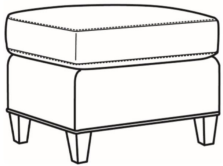

Madelaine / 4452-05

DESCRIPTION:	Chair (28.5W)
OUTSIDE:	28.5"W x 34"D x 33"H
INSIDE:	21"W x 21"D
SEAT:	19"H
ARM:	25"H
COM:	Plain: 7.50 yds Repeat of 2-14": 9.50 yds Repeat of 15-27": 10.25 yds
WEIGHT:	65 lbs

L = available in leather

Standard Features:

Tight Back

French Seamed

May be shown with optional features

MADELAINE

Standard Seat Cushion: Hallmark Seat

Also available:

Madelaine / 4452-07
Ottoman (25.5W X 19D)
Outside: 25.5W x 19D x 16.5H
Inside: 0W x 0D

Madelaine / L4452-07
Leather Ottoman (25.5W X 19D)
Outside: 25.5W x 19D x 16.5H
Inside: 0W x 0D

Madelaine / 4452-05SW
Swivel Chair (28.5W)
Outside: 28.5W x 34D x 33H
Inside: 21W x 21D

Madelaine / L4452-05
Leather Chair (28.5W)
Outside: 28.5W x 34D x 33H
Inside: 21W x 21D

Madelaine / L4452-05SW
Leather Swivel Chair (28.5W)
Outside: 28.5W x 34D x 33H
Inside: 21W x 21D