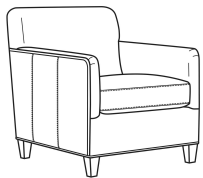

Madelaine / 4452-05

DESCRIPTION:	Chair (28.5W)
OUTSIDE:	28.5"W x 34"D x 33"H
INSIDE:	21"W x 21"D
SEAT:	19"H
ARM:	25"H
COM:	Plain: 7.50 yds Repeat of 2-14": 9.50 yds Repeat of 15-27": 10.25 yds
WEIGHT:	65 lbs

L = available in leather

Standard Features:

Tight Back

French Seamed

May be shown with optional features

MADELAINE

Standard Seat Cushion: Hallmark Seat

Also available:

Madelaine / 4452-07
Ottoman (25.5W X 19D)
Outside: 25.5W x 19D x 16.5H
Inside: 0W x 0D

Madelaine / L4452-07
Leather Ottoman (25.5W X 19D)
Outside: 25.5W x 19D x 16.5H
Inside: 0W x 0D

Madelaine / 4452-05SW
Swivel Chair (28.5W)
Outside: 28.5W x 34D x 33H
Inside: 21W x 21D

Madelaine / L4452-05
Leather Chair (28.5W)
Outside: 28.5W x 34D x 33H
Inside: 21W x 21D

Madelaine / L4452-05SW
Leather Swivel Chair (28.5W)
Outside: 28.5W x 34D x 33H
Inside: 21W x 21D