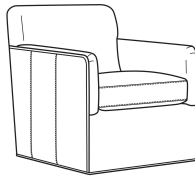

Madelaine / 4452-05SW

DESCRIPTION:	Swivel Chair (28.5W)
OUTSIDE:	28.5"W x 34"D x 33"H
INSIDE:	21"W x 21"D
SEAT:	19"H
ARM:	25"H
COM:	Plain: 8.00 yds Repeat of 2-14": 10.00 yds Repeat of 15-27": 11.00 yds
WEIGHT:	65 lbs

Madelaine / 4452-07
Ottoman (25.5W X 19D)
Outside: 25.5W x 19D x 16.5H
Inside: 0W x 0D

Madelaine / L4452-07
Leather Ottoman (25.5W X 19D)
Outside: 25.5W x 19D x 16.5H
Inside: 0W x 0D

Madelaine / 4452-05
Chair (28.5W)
Outside: 28.5W x 34D x 33H
Inside: 21W x 21D

Madelaine / L4452-05
Leather Chair (28.5W)
Outside: 28.5W x 34D x 33H
Inside: 21W x 21D

Madelaine / L4452-05SW
Leather Swivel Chair (28.5W)
Outside: 28.5W x 34D x 33H
Inside: 21W x 21D