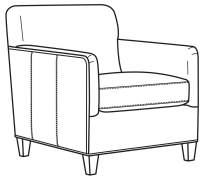

Madelaine / 4452-05SW

DESCRIPTION:	Swivel Chair (28.5W)
OUTSIDE:	28.5"W x 34"D x 33"H
INSIDE:	21"W x 21"D
SEAT:	19"H
ARM:	25"H
COM:	Plain: 8.00 yds Repeat of 2-14": 10.00 yds Repeat of 15-27": 11.00 yds
WEIGHT:	65 lbs

L = available in leather

Standard Features:

Tight Back

French Seamed

May be shown with optional features

MADELAINE

Standard Seat Cushion: Hallmark Seat

Also available:

Madelaine / 4452-07
Ottoman (25.5W X 19D)
Outside: 25.5W x 19D x 16.5H
Inside: 0W x 0D

Madelaine / L4452-07
Leather Ottoman (25.5W X 19D)
Outside: 25.5W x 19D x 16.5H
Inside: 0W x 0D

Madelaine / 4452-05
Chair (28.5W)
Outside: 28.5W x 34D x 33H
Inside: 21W x 21D

Madelaine / L4452-05
Leather Chair (28.5W)
Outside: 28.5W x 34D x 33H
Inside: 21W x 21D

Madelaine / L4452-05SW
Leather Swivel Chair (28.5W)
Outside: 28.5W x 34D x 33H
Inside: 21W x 21D