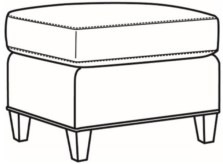

Madelaine / 4452-05SW

DESCRIPTION:	Swivel Chair (28.5W)
OUTSIDE:	28.5"W x 34"D x 33"H
INSIDE:	21"W x 21"D
SEAT:	19"H
ARM:	25"H
COM:	Plain: 8.00 yds Repeat of 2-14": 10.00 yds Repeat of 15-27": 11.00 yds
WEIGHT:	65 lbs

L = available in leather

Standard Features:

Tight Back

French Seamed

May be shown with optional features

MADELAINE

Standard Seat Cushion: Hallmark Seat

Also available:

Madelaine / 4452-07
Ottoman (25.5W X 19D)
Outside: 25.5W x 19D x 16.5H
Inside: 0W x 0D

Madelaine / L4452-07
Leather Ottoman (25.5W X 19D)
Outside: 25.5W x 19D x 16.5H
Inside: 0W x 0D

Madelaine / 4452-05
Chair (28.5W)
Outside: 28.5W x 34D x 33H
Inside: 21W x 21D

Madelaine / L4452-05
Leather Chair (28.5W)
Outside: 28.5W x 34D x 33H
Inside: 21W x 21D

Madelaine / L4452-05SW
Leather Swivel Chair (28.5W)
Outside: 28.5W x 34D x 33H
Inside: 21W x 21D