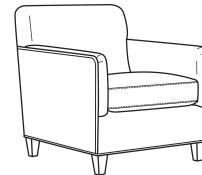

Madelaine / 4452-05SW

DESCRIPTION:	Swivel Chair (28.5W)
OUTSIDE:	28.5"W x 34"D x 33"H
INSIDE:	21"W x 21"D
SEAT:	19"H
ARM:	25"H
COM:	Plain: 8.00 yds Repeat of 2-14": 10.00 yds Repeat of 15-27": 11.00 yds
WEIGHT:	65 lbs

L = available in leather

Standard Features:

Tight Back

French Seamed

May be shown with optional features

MADELAINE

Standard Seat Cushion: Hallmark Seat

Also available:

Madelaine / 4452-07
Ottoman (25.5W X 19D)
Outside: 25.5W x 19D x 16.5H
Inside: 0W x 0D

Madelaine / L4452-07
Leather Ottoman (25.5W X 19D)
Outside: 25.5W x 19D x 16.5H
Inside: 0W x 0D

Madelaine / 4452-05
Chair (28.5W)
Outside: 28.5W x 34D x 33H
Inside: 21W x 21D

Madelaine / L4452-05
Leather Chair (28.5W)
Outside: 28.5W x 34D x 33H
Inside: 21W x 21D

Madelaine / L4452-05SW
Leather Swivel Chair (28.5W)
Outside: 28.5W x 34D x 33H
Inside: 21W x 21D