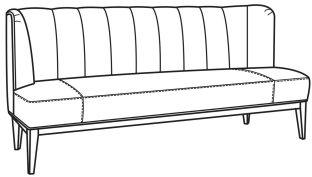

**Oslo / L1880-54**

DESCRIPTION: Sofa Banquette (81W)  
OUTSIDE: 81"W x 28"D x 37"H  
INSIDE: 70"W x 21"D  
SEAT: 19"H  
COM: Plain: 114 sq ft  
WEIGHT: 155 lbs

Standard Features:

Channel Back

French Seamed Seat

May be shown with optional features

OSLO

---

Also available:

Oslo / 1880-54

Sofa Banquette (81W)

Outside: 81W x 28D x 37H

Inside: 70W x 21D