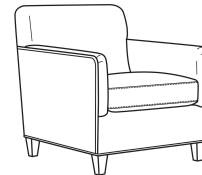

Madelaine / L4452-05SW

DESCRIPTION:	Swivel Chair (28.5W)
OUTSIDE:	28.5"W x 34"D x 33"H
INSIDE:	21"W x 21"D
SEAT:	19"H
ARM:	25"H
COM:	Plain: 93 sq ft
WEIGHT:	65 lbs

L = available in leather

Standard Features:

Tight Back

French Seamed

May be shown with optional features

MADELAINE

Standard Seat Cushion: Hallmark Seat

Also available:

Madelaine / 4452-07
Ottoman (25.5W X 19D)
Outside: 25.5W x 19D x 16.5H
Inside: 0W x 0D

Madelaine / L4452-07
Leather Ottoman (25.5W X 19D)
Outside: 25.5W x 19D x 16.5H
Inside: 0W x 0D

Madelaine / 4452-05
Chair (28.5W)
Outside: 28.5W x 34D x 33H
Inside: 21W x 21D

Madelaine / 4452-05SW
Swivel Chair (28.5W)
Outside: 28.5W x 34D x 33H
Inside: 21W x 21D

Madelaine / L4452-05
Leather Chair (28.5W)
Outside: 28.5W x 34D x 33H
Inside: 21W x 21D