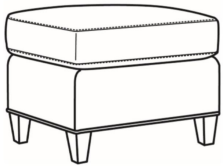

Madelaine / L4452-05SW

DESCRIPTION:	Swivel Chair (28.5W)
OUTSIDE:	28.5"W x 34"D x 33"H
INSIDE:	21"W x 21"D
SEAT:	19"H
ARM:	25"H
COM:	Plain: 93 sq ft
WEIGHT:	65 lbs

L = available in leather

Standard Features:

Tight Back

French Seamed

May be shown with optional features

MADELAINE

Standard Seat Cushion: Hallmark Seat

Also available:

Madelaine / 4452-07
Ottoman (25.5W X 19D)
Outside: 25.5W x 19D x 16.5H
Inside: 0W x 0D

Madelaine / L4452-07
Leather Ottoman (25.5W X 19D)
Outside: 25.5W x 19D x 16.5H
Inside: 0W x 0D

Madelaine / 4452-05
Chair (28.5W)
Outside: 28.5W x 34D x 33H
Inside: 21W x 21D

Madelaine / 4452-05SW
Swivel Chair (28.5W)
Outside: 28.5W x 34D x 33H
Inside: 21W x 21D

Madelaine / L4452-05
Leather Chair (28.5W)
Outside: 28.5W x 34D x 33H
Inside: 21W x 21D