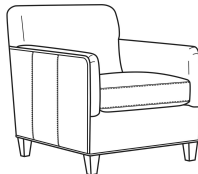

Madelaine / L4452-05SW

DESCRIPTION:	Swivel Chair (28.5W)
OUTSIDE:	28.5"W x 34"D x 33"H
INSIDE:	21"W x 21"D
SEAT:	19"H
ARM:	25"H
COM:	Plain: 93 sq ft
WEIGHT:	65 lbs

L = available in leather

Standard Features:

Tight Back

French Seamed

May be shown with optional features

MADELAINE

Standard Seat Cushion: Hallmark Seat

Also available:

Madelaine / 4452-07
Ottoman (25.5W X 19D)
Outside: 25.5W x 19D x 16.5H
Inside: 0W x 0D

Madelaine / L4452-07
Leather Ottoman (25.5W X 19D)
Outside: 25.5W x 19D x 16.5H
Inside: 0W x 0D

Madelaine / 4452-05
Chair (28.5W)
Outside: 28.5W x 34D x 33H
Inside: 21W x 21D

Madelaine / 4452-05SW
Swivel Chair (28.5W)
Outside: 28.5W x 34D x 33H
Inside: 21W x 21D

Madelaine / L4452-05
Leather Chair (28.5W)
Outside: 28.5W x 34D x 33H
Inside: 21W x 21D