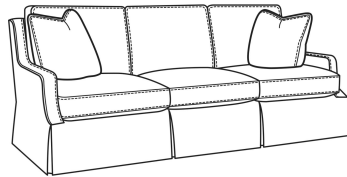

**Avery / 3760-05SW**

DESCRIPTION:	Swivel Chair (30W)
OUTSIDE:	30"W x 39"D x 35"H
INSIDE:	22"W x 22.5"D
SEAT:	20.5"H
ARM:	23"H
BACK RAIL:	34"H
COM:	Plain: 8.00 yds Repeat of 2-14": 10.00 yds Repeat of 15-27": 11.00 yds
WEIGHT:	65 lbs

Standard Features:

- Box Border Back
- French Seamed
- May be shown with optional features

**AVERY**

Standard Seat Cushion:	Comfort Down Seat
Standard Back Pillow:	Comfort Down Back

Also available:

Avery / 3760-07  
Ottoman (25W X 19D)  
Outside: 25W x 19D x 17H  
Inside: 0W x 0D

Avery / 3760-00  
Sofa (87W)  
Outside: 87W x 39D x 35H  
Inside: 79W x 22.5D

Avery / 3760-02  
Apt Sofa (78W)  
Outside: 78W x 39D x 35H  
Inside: 70W x 22.5D

Avery / 3760-05  
Chair (30W)  
Outside: 30W x 39D x 35H  
Inside: 22W x 22.5D