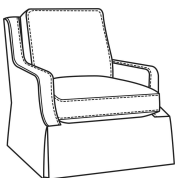

**Avery / 3760-05SW**

DESCRIPTION:	Swivel Chair (30W)
OUTSIDE:	30"W x 39"D x 35"H
INSIDE:	22"W x 22.5"D
SEAT:	20.5"H
ARM:	23"H
BACK RAIL:	34"H
COM:	Plain: 8.00 yds Repeat of 2-14": 10.00 yds Repeat of 15-27": 11.00 yds
WEIGHT:	65 lbs

Standard Features:

- Box Border Back
- French Seamed
- May be shown with optional features

**AVERY**

Standard Seat Cushion:	Comfort Down Seat
Standard Back Pillow:	Comfort Down Back

Also available:

Avery / 3760-07  
Ottoman (25W X 19D)  
Outside: 25W x 19D x 17H  
Inside: 0W x 0D

Avery / 3760-00  
Sofa (87W)  
Outside: 87W x 39D x 35H  
Inside: 79W x 22.5D

Avery / 3760-02  
Apt Sofa (78W)  
Outside: 78W x 39D x 35H  
Inside: 70W x 22.5D

Avery / 3760-05  
Chair (30W)  
Outside: 30W x 39D x 35H  
Inside: 22W x 22.5D