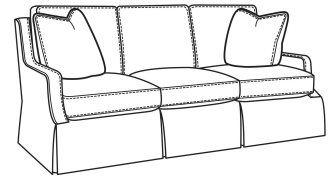

**Avery / 3760-05SW**

DESCRIPTION:	Swivel Chair (30W)
OUTSIDE:	30"W x 39"D x 35"H
INSIDE:	22"W x 22.5"D
SEAT:	20.5"H
ARM:	23"H
BACK RAIL:	34"H
COM:	Plain: 8.00 yds Repeat of 2-14": 10.00 yds Repeat of 15-27": 11.00 yds
WEIGHT:	65 lbs

Standard Features:

- Box Border Back
- French Seamed
- May be shown with optional features

**AVERY**

Standard Seat Cushion:	Comfort Down Seat
Standard Back Pillow:	Comfort Down Back

Also available:

Avery / 3760-07  
Ottoman (25W X 19D)  
Outside: 25W x 19D x 17H  
Inside: 0W x 0D

Avery / 3760-00  
Sofa (87W)  
Outside: 87W x 39D x 35H  
Inside: 79W x 22.5D

Avery / 3760-02  
Apt Sofa (78W)  
Outside: 78W x 39D x 35H  
Inside: 70W x 22.5D

Avery / 3760-05  
Chair (30W)  
Outside: 30W x 39D x 35H  
Inside: 22W x 22.5D