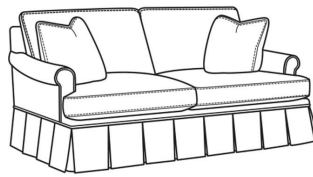

Magnolia / 1230-20

DESCRIPTION:	Sofa (86W)
OUTSIDE:	86"W x 41"D x 37"H
INSIDE:	75"W x 23"D
SEAT:	21"H
ARM:	25"H
BACK RAIL:	33"H
THROW PILLOWS:	2 - 20"
COM:	Plain: 22.50 yds Repeat of 2-14": 28.25 yds Repeat of 15-27": 30.50 yds
WEIGHT:	160 lbs

Standard Features:

- Knife Edge Back
- French Seamed
- May be shown with optional features

MAGNOLIA

Standard Seat Cushion:	Comfort Down Seat
Standard Back Pillow:	Comfort Down Back

Also available:

Magnolia / 1230-20B
Sofa (86W)
Outside: 86W x 41D x 37H
Inside: 75W x 23D

Magnolia / 1230-22
Apt Sofa (78W)
Outside: 78W x 41D x 37H
Inside: 67W x 23D

Magnolia / 1230-22B
Apt Sofa (78W)
Outside: 78W x 41D x 37H
Inside: 67W x 23D