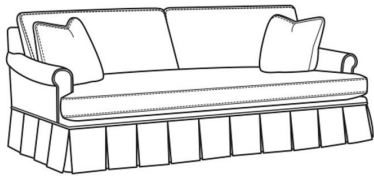

Magnolia / 1230-20

DESCRIPTION:	Sofa (86W)
OUTSIDE:	86"W x 41"D x 37"H
INSIDE:	75"W x 23"D
SEAT:	21"H
ARM:	25"H
BACK RAIL:	33"H
THROW PILLOWS:	2 - 20"
COM:	Plain: 22.50 yds Repeat of 2-14": 28.25 yds Repeat of 15-27": 30.50 yds
WEIGHT:	160 lbs

Standard Features:

- Knife Edge Back
- French Seamed
- May be shown with optional features

MAGNOLIA

Standard Seat Cushion:	Comfort Down Seat
Standard Back Pillow:	Comfort Down Back

Also available:

Magnolia / 1230-20B
Sofa (86W)
Outside: 86W x 41D x 37H
Inside: 75W x 23D

Magnolia / 1230-22
Apt Sofa (78W)
Outside: 78W x 41D x 37H
Inside: 67W x 23D

Magnolia / 1230-22B
Apt Sofa (78W)
Outside: 78W x 41D x 37H
Inside: 67W x 23D