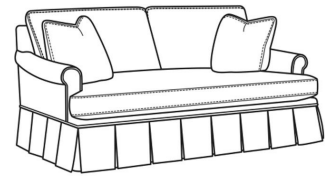

Magnolia / 1230-20

DESCRIPTION:	Sofa (86W)
OUTSIDE:	86"W x 41"D x 37"H
INSIDE:	75"W x 23"D
SEAT:	21"H
ARM:	25"H
BACK RAIL:	33"H
THROW PILLOWS:	2 - 20"
COM:	Plain: 22.50 yds Repeat of 2-14": 28.25 yds Repeat of 15-27": 30.50 yds
WEIGHT:	160 lbs

Standard Features:

- Knife Edge Back
- French Seamed
- May be shown with optional features

MAGNOLIA

Standard Seat Cushion:	Comfort Down Seat
Standard Back Pillow:	Comfort Down Back

Also available:

Magnolia / 1230-20B
Sofa (86W)
Outside: 86W x 41D x 37H
Inside: 75W x 23D

Magnolia / 1230-22
Apt Sofa (78W)
Outside: 78W x 41D x 37H
Inside: 67W x 23D

Magnolia / 1230-22B
Apt Sofa (78W)
Outside: 78W x 41D x 37H
Inside: 67W x 23D