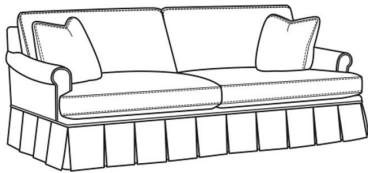

Magnolia / 1230-22

DESCRIPTION:	Apt Sofa (78W)
OUTSIDE:	78"W x 41"D x 37"H
INSIDE:	67"W x 23"D
SEAT:	21"H
ARM:	25"H
BACK RAIL:	33"H
THROW PILLOWS:	2 - 20"
COM:	Plain: 22.00 yds Repeat of 2-14": 27.50 yds Repeat of 15-27": 29.75 yds
WEIGHT:	150 lbs

Standard Features:

Knife Edge Back

French Seamed

May be shown with optional features

MAGNOLIA

Standard Seat Cushion:	Comfort Down Seat
Standard Back Pillow:	Comfort Down Back

Also available:

Magnolia / 1230-20
Sofa (86W)
Outside: 86W x 41D x 37H
Inside: 75W x 23D

Magnolia / 1230-20B
Sofa (86W)
Outside: 86W x 41D x 37H
Inside: 75W x 23D

Magnolia / 1230-22B
Apt Sofa (78W)
Outside: 78W x 41D x 37H
Inside: 67W x 23D