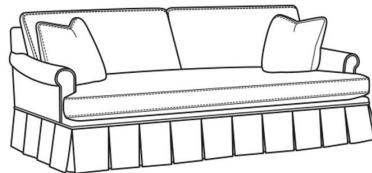

Magnolia / 1230-22

DESCRIPTION:	Apt Sofa (78W)
OUTSIDE:	78"W x 41"D x 37"H
INSIDE:	67"W x 23"D
SEAT:	21"H
ARM:	25"H
BACK RAIL:	33"H
THROW PILLOWS:	2 - 20"
COM:	Plain: 22.00 yds Repeat of 2-14": 27.50 yds Repeat of 15-27": 29.75 yds
WEIGHT:	150 lbs

Standard Features:

Knife Edge Back

French Seamed

May be shown with optional features

MAGNOLIA

Standard Seat Cushion:	Comfort Down Seat
Standard Back Pillow:	Comfort Down Back

Also available:

Magnolia / 1230-20
Sofa (86W)
Outside: 86W x 41D x 37H
Inside: 75W x 23D

Magnolia / 1230-20B
Sofa (86W)
Outside: 86W x 41D x 37H
Inside: 75W x 23D

Magnolia / 1230-22B
Apt Sofa (78W)
Outside: 78W x 41D x 37H
Inside: 67W x 23D