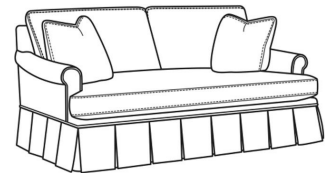

Magnolia / 1230-22

DESCRIPTION:	Apt Sofa (78W)
OUTSIDE:	78"W x 41"D x 37"H
INSIDE:	67"W x 23"D
SEAT:	21"H
ARM:	25"H
BACK RAIL:	33"H
THROW PILLOWS:	2 - 20"
COM:	Plain: 22.00 yds Repeat of 2-14": 27.50 yds Repeat of 15-27": 29.75 yds
WEIGHT:	150 lbs

Standard Features:

Knife Edge Back

French Seamed

May be shown with optional features

MAGNOLIA

Standard Seat Cushion:	Comfort Down Seat
Standard Back Pillow:	Comfort Down Back

Also available:

Magnolia / 1230-20
Sofa (86W)
Outside: 86W x 41D x 37H
Inside: 75W x 23D

Magnolia / 1230-20B
Sofa (86W)
Outside: 86W x 41D x 37H
Inside: 75W x 23D

Magnolia / 1230-22B
Apt Sofa (78W)
Outside: 78W x 41D x 37H
Inside: 67W x 23D