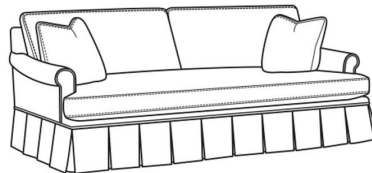

Magnolia / 1230-22

DESCRIPTION:	Apt Sofa (78W)
OUTSIDE:	78"W x 41"D x 37"H
INSIDE:	67"W x 23"D
SEAT:	21"H
ARM:	25"H
BACK RAIL:	33"H
THROW PILLOWS:	2 - 20"
COM:	Plain: 22.00 yds Repeat of 2-14": 27.50 yds Repeat of 15-27": 29.75 yds
WEIGHT:	150 lbs

Standard Features:

- Knife Edge Back
- French Seamed
- May be shown with optional features

MAGNOLIA

Standard Seat Cushion:	Comfort Down Seat
Standard Back Pillow:	Comfort Down Back

Also available:

Magnolia / 1230-20
Sofa (86W)
Outside: 86W x 41D x 37H
Inside: 75W x 23D

Magnolia / 1230-20B
Sofa (86W)
Outside: 86W x 41D x 37H
Inside: 75W x 23D

Magnolia / 1230-22B
Apt Sofa (78W)
Outside: 78W x 41D x 37H
Inside: 67W x 23D