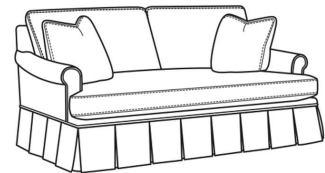

Magnolia / 1230-22

DESCRIPTION:	Apt Sofa (78W)
OUTSIDE:	78"W x 41"D x 37"H
INSIDE:	67"W x 23"D
SEAT:	21"H
ARM:	25"H
BACK RAIL:	33"H
THROW PILLOWS:	2 - 20"
COM:	Plain: 22.00 yds Repeat of 2-14": 27.50 yds Repeat of 15-27": 29.75 yds
WEIGHT:	150 lbs

Standard Features:

- Knife Edge Back
- French Seamed
- May be shown with optional features

MAGNOLIA

Standard Seat Cushion:	Comfort Down Seat
Standard Back Pillow:	Comfort Down Back

Also available:

Magnolia / 1230-20
Sofa (86W)
Outside: 86W x 41D x 37H
Inside: 75W x 23D

Magnolia / 1230-20B
Sofa (86W)
Outside: 86W x 41D x 37H
Inside: 75W x 23D

Magnolia / 1230-22B
Apt Sofa (78W)
Outside: 78W x 41D x 37H
Inside: 67W x 23D