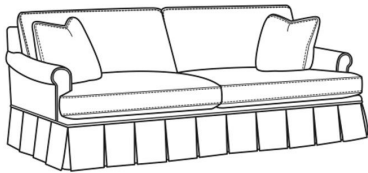

Magnolia / 1230-22

DESCRIPTION:	Apt Sofa (78W)
OUTSIDE:	78"W x 41"D x 37"H
INSIDE:	67"W x 23"D
SEAT:	21"H
ARM:	25"H
BACK RAIL:	33"H
THROW PILLOWS:	2 - 20"
COM:	Plain: 22.00 yds Repeat of 2-14": 27.50 yds Repeat of 15-27": 29.75 yds
WEIGHT:	150 lbs

Standard Features:

- Knife Edge Back
- French Seamed
- May be shown with optional features

MAGNOLIA

Standard Seat Cushion:	Comfort Down Seat
Standard Back Pillow:	Comfort Down Back

Also available:

Magnolia / 1230-20
Sofa (86W)
Outside: 86W x 41D x 37H
Inside: 75W x 23D

Magnolia / 1230-20B
Sofa (86W)
Outside: 86W x 41D x 37H
Inside: 75W x 23D

Magnolia / 1230-22B
Apt Sofa (78W)
Outside: 78W x 41D x 37H
Inside: 67W x 23D