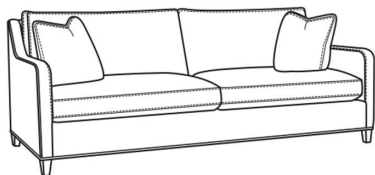

### Sabine / 2130-20

DESCRIPTION:	Sofa (84.5W)
OUTSIDE:	84.5"W x 41"D x 37"H
INSIDE:	77"W x 23"D
SEAT:	21"H
ARM:	26.5"H
BACK RAIL:	35"H
THROW PILLOWS:	2 - 20"
COM:	Plain: 20.00 yds Repeat of 2-14": 25.00 yds Repeat of 15-27": 27.00 yds
WEIGHT:	175 lbs

#### Standard Features:

Box Border Back

French Seamed

May be shown with optional features

## SABINE

Standard Seat Cushion: Comfort Down Seat

Standard Back Pillow: Comfort Down Back

---

Also available:

Sabine / 2130-21

Long Sofa (94.5W)

Outside: 94.5W x 41D x 37H