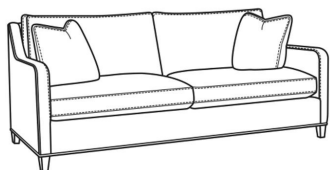

Sabine / 2130-21

DESCRIPTION:	Long Sofa (94.5W)
OUTSIDE:	94.5"W x 41"D x 37"H
INSIDE:	87"W x 23"D
SEAT:	21"H
ARM:	26.5"H
BACK RAIL:	35"H
THROW PILLOWS:	2 - 20"
COM:	Plain: 20.00 yds Repeat of 2-14": 25.00 yds Repeat of 15-27": 27.00 yds
WEIGHT:	180 lbs

Standard Features:

Box Border Back

French Seamed

May be shown with optional features

SABINE

Standard Seat Cushion: Comfort Down Seat

Standard Back Pillow: Comfort Down Back

Also available:

Sabine / 2130-20

Sofa (84.5W)

Outside: 84.5W x 41D x 37H

Inside: 77W x 23D