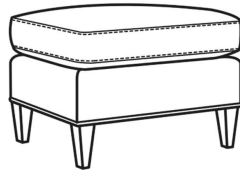

Samuel / L8015-05

DESCRIPTION:	Chair (28.5W)
OUTSIDE:	28.5"W x 37"D x 34"H
INSIDE:	23"W x 22"D
SEAT:	20"H
ARM:	23"H
COM:	Plain: 86 sq ft
WEIGHT:	70 lbs

L = available in leather

Standard Features:

French Seamed

Oak wood legs. Wood grain pattern is a natural characteristic of oak

May be shown with optional features

SAMUEL

Standard Seat Cushion: Hallmark

Also available:

Samuel / 8015-07
Ottoman (26.5W X 18.5D)
Outside: 26.5W x 18.5D x 18H
Inside: 0W x 0D

Samuel / L8015-07
Leather Ottoman (26.5W X 18.5D)
Outside: 26.5W x 18.5D x 18H
Inside: 0W x 0D

Samuel / 8015-05
Chair (28.5W)
Outside: 28.5W x 37D x 34H
Inside: 23W x 22D

Samuel / 8015-05SW
Swivel Chair (28.5W)
Outside: 28.5W x 37D x 34H
Inside: 23W x 22D

Samuel / L8015-05SW
Leather Swivel Chair (28.5W)
Outside: 28.5W x 37D x 34H
Inside: 23W x 22D