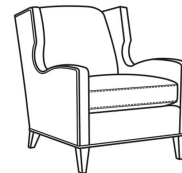

Samuel / L8015-05

DESCRIPTION:	Chair (28.5W)
OUTSIDE:	28.5"W x 37"D x 34"H
INSIDE:	23"W x 22"D
SEAT:	20"H
ARM:	23"H
COM:	Plain: 86 sq ft
WEIGHT:	70 lbs

L = available in leather

Standard Features:

French Seamed

Oak wood legs. Wood grain pattern is a natural characteristic of oak

May be shown with optional features

SAMUEL

Standard Seat Cushion: Hallmark

Also available:

Samuel / 8015-07
Ottoman (26.5W X 18.5D)
Outside: 26.5W x 18.5D x 18H
Inside: 0W x 0D

Samuel / L8015-07
Leather Ottoman (26.5W X 18.5D)
Outside: 26.5W x 18.5D x 18H
Inside: 0W x 0D

Samuel / 8015-05
Chair (28.5W)
Outside: 28.5W x 37D x 34H
Inside: 23W x 22D

Samuel / 8015-05SW
Swivel Chair (28.5W)
Outside: 28.5W x 37D x 34H
Inside: 23W x 22D

Samuel / L8015-05SW
Leather Swivel Chair (28.5W)
Outside: 28.5W x 37D x 34H
Inside: 23W x 22D