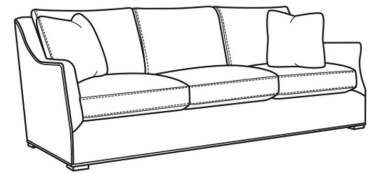

**Darius / 2100-05SW**

DESCRIPTION:	Swivel Chair (34W)
OUTSIDE:	34"W x 40"D x 36.5"H
INSIDE:	24"W x 22"D
SEAT:	21"H
ARM:	25.5"H
BACK RAIL:	35.5"H
COM:	Plain: 8.50 yds Repeat of 2-14": 10.75 yds Repeat of 15-27": 11.50 yds
WEIGHT:	80 lbs

**L** = available in leather

**DARIUS**

Standard Seat Cushion: Comfort Down Seat  
Standard Back Pillow: Comfort Down Back

Also available:

Darius / 2100-07  
Ottoman (29W X 23D)  
Outside: 29W x 23D x 17H  
Inside: 0W x 0D

Darius / 2100-00  
Sofa (85.5W)  
Outside: 85.5W x 40D x 36.5H  
Inside: 76W x 22D

Darius / 2100-01  
Long Sofa (97.5W)  
Outside: 97.5W x 40D x 36.5H  
Inside: 88W x 22D

Darius / 2100-05  
Chair (34W)  
Outside: 34W x 40D x 36.5H  
Inside: 24W x 22D