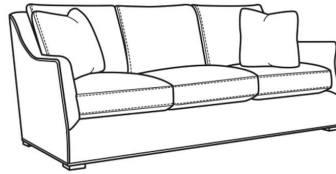

**Darius / 2100-05SW**

DESCRIPTION:	Swivel Chair (34W)
OUTSIDE:	34"W x 40"D x 36.5"H
INSIDE:	24"W x 22"D
SEAT:	21"H
ARM:	25.5"H
BACK RAIL:	35.5"H
COM:	Plain: 8.50 yds Repeat of 2-14": 10.75 yds Repeat of 15-27": 11.50 yds
WEIGHT:	80 lbs

**L** = available in leather

**DARIUS**

Standard Seat Cushion: Comfort Down Seat  
Standard Back Pillow: Comfort Down Back

Also available:

Darius / 2100-07  
Ottoman (29W X 23D)  
Outside: 29W x 23D x 17H  
Inside: 0W x 0D

Darius / 2100-00  
Sofa (85.5W)  
Outside: 85.5W x 40D x 36.5H  
Inside: 76W x 22D

Darius / 2100-01  
Long Sofa (97.5W)  
Outside: 97.5W x 40D x 36.5H  
Inside: 88W x 22D

Darius / 2100-05  
Chair (34W)  
Outside: 34W x 40D x 36.5H  
Inside: 24W x 22D