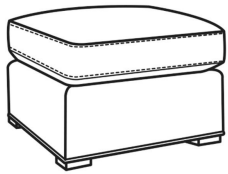

**Darius / 2100-05SW**

DESCRIPTION:	Swivel Chair (34W)
OUTSIDE:	34"W x 40"D x 36.5"H
INSIDE:	24"W x 22"D
SEAT:	21"H
ARM:	25.5"H
BACK RAIL:	35.5"H
COM:	Plain: 8.50 yds Repeat of 2-14": 10.75 yds Repeat of 15-27": 11.50 yds
WEIGHT:	80 lbs

**L** = available in leather

**DARIUS**

Standard Seat Cushion: Comfort Down Seat  
Standard Back Pillow: Comfort Down Back

Also available:

Darius / 2100-07  
Ottoman (29W X 23D)  
Outside: 29W x 23D x 17H  
Inside: 0W x 0D

Darius / 2100-00  
Sofa (85.5W)  
Outside: 85.5W x 40D x 36.5H  
Inside: 76W x 22D

Darius / 2100-01  
Long Sofa (97.5W)  
Outside: 97.5W x 40D x 36.5H  
Inside: 88W x 22D

Darius / 2100-05  
Chair (34W)  
Outside: 34W x 40D x 36.5H  
Inside: 24W x 22D