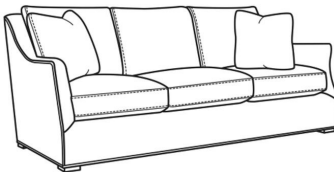

Darius / 2100-05

DESCRIPTION:	Chair (34W)
OUTSIDE:	34"W x 40"D x 36.5"H
INSIDE:	24"W x 22"D
SEAT:	21"H
ARM:	25.5"H
BACK RAIL:	35.5"H
COM:	Plain: 8.50 yds Repeat of 2-14": 10.75 yds Repeat of 15-27": 11.50 yds
WEIGHT:	70 lbs

DARIUS

Standard Seat Cushion:	Comfort Down Seat
Standard Back Pillow:	Comfort Down Back

L = available in leather

Also available:

Darius / 2100-07
Ottoman (29W X 23D)
Outside: 29W x 23D x 17H
Inside: 0W x 0D

Darius / 2100-00
Sofa (85.5W)
Outside: 85.5W x 40D x 36.5H
Inside: 76W x 22D

Darius / 2100-01
Long Sofa (97.5W)
Outside: 97.5W x 40D x 36.5H
Inside: 88W x 22D

Darius / 2100-05SW
Swivel Chair (34W)
Outside: 34W x 40D x 36.5H
Inside: 24W x 22D