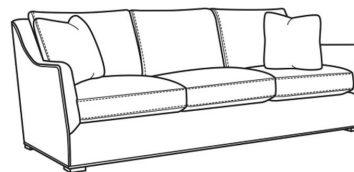

Darius / 2100-05

DESCRIPTION:	Chair (34W)
OUTSIDE:	34"W x 40"D x 36.5"H
INSIDE:	24"W x 22"D
SEAT:	21"H
ARM:	25.5"H
BACK RAIL:	35.5"H
COM:	Plain: 8.50 yds Repeat of 2-14": 10.75 yds Repeat of 15-27": 11.50 yds
WEIGHT:	70 lbs

DARIUS

Standard Seat Cushion:	Comfort Down Seat
Standard Back Pillow:	Comfort Down Back

L = available in leather

Also available:

Darius / 2100-07
Ottoman (29W X 23D)
Outside: 29W x 23D x 17H
Inside: 0W x 0D

Darius / 2100-00
Sofa (85.5W)
Outside: 85.5W x 40D x 36.5H
Inside: 76W x 22D

Darius / 2100-01
Long Sofa (97.5W)
Outside: 97.5W x 40D x 36.5H
Inside: 88W x 22D

Darius / 2100-05SW
Swivel Chair (34W)
Outside: 34W x 40D x 36.5H
Inside: 24W x 22D