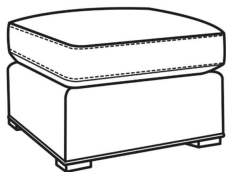

Darius / 2100-05

DESCRIPTION:	Chair (34W)
OUTSIDE:	34"W x 40"D x 36.5"H
INSIDE:	24"W x 22"D
SEAT:	21"H
ARM:	25.5"H
BACK RAIL:	35.5"H
COM:	Plain: 8.50 yds Repeat of 2-14": 10.75 yds Repeat of 15-27": 11.50 yds
WEIGHT:	70 lbs

DARIUS

Standard Seat Cushion:	Comfort Down Seat
Standard Back Pillow:	Comfort Down Back

L = available in leather

Also available:

Darius / 2100-07
Ottoman (29W X 23D)
Outside: 29W x 23D x 17H
Inside: 0W x 0D

Darius / 2100-00
Sofa (85.5W)
Outside: 85.5W x 40D x 36.5H
Inside: 76W x 22D

Darius / 2100-01
Long Sofa (97.5W)
Outside: 97.5W x 40D x 36.5H
Inside: 88W x 22D

Darius / 2100-05SW
Swivel Chair (34W)
Outside: 34W x 40D x 36.5H
Inside: 24W x 22D