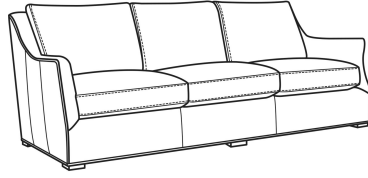

**Darius / L2100-05**

DESCRIPTION:	Chair (34W)
OUTSIDE:	34"W x 40"D x 36.5"H
INSIDE:	24"W x 22"D
SEAT:	21"H
ARM:	25.5"H
BACK RAIL:	35.5"H
COM:	Plain: 111 sq ft
WEIGHT:	70 lbs

**L** = available in leather

**Standard Features:**

Knife Edge Back

French Seam

May be shown with optional features

**DARIUS**

Standard Seat Cushion:	Comfort Down Seat
Standard Back Pillow:	Comfort Down Back

Also available:

Darius / 2100-07  
Ottoman (29W X 23D)  
Outside: 29W x 23D x 17H  
Inside: 0W x 0D

Darius / L2100-07  
Leather Ottoman (29W X 23D)  
Outside: 29W x 23D x 17H  
Inside: 0W x 0D

Darius / 2100-00  
Sofa (85.5W)  
Outside: 85.5W x 40D x 36.5H  
Inside: 76W x 22D

Darius / 2100-01  
Long Sofa (97.5W)  
Outside: 97.5W x 40D x 36.5H  
Inside: 88W x 22D

Darius / 2100-05  
Chair (34W)  
Outside: 34W x 40D x 36.5H  
Inside: 24W x 22D

Darius / 2100-05SW  
Swivel Chair (34W)  
Outside: 34W x 40D x 36.5H  
Inside: 24W x 22D

Darius / L2100-00  
Leather Sofa (85.5W)  
Outside: 85.5W x 40D x 36.5H  
Inside: 76W x 22D