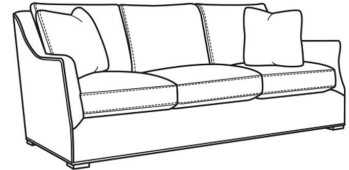

**Darius / L2100-05**

DESCRIPTION:	Chair (34W)
OUTSIDE:	34"W x 40"D x 36.5"H
INSIDE:	24"W x 22"D
SEAT:	21"H
ARM:	25.5"H
BACK RAIL:	35.5"H
COM:	Plain: 111 sq ft
WEIGHT:	70 lbs

**L** = available in leather

**Standard Features:**

Knife Edge Back

French Seam

May be shown with optional features

**DARIUS**

Standard Seat Cushion:	Comfort Down Seat
Standard Back Pillow:	Comfort Down Back

Also available:

Darius / 2100-07  
Ottoman (29W X 23D)  
Outside: 29W x 23D x 17H  
Inside: 0W x 0D

Darius / L2100-07  
Leather Ottoman (29W X 23D)  
Outside: 29W x 23D x 17H  
Inside: 0W x 0D

Darius / 2100-00  
Sofa (85.5W)  
Outside: 85.5W x 40D x 36.5H  
Inside: 76W x 22D

Darius / 2100-01  
Long Sofa (97.5W)  
Outside: 97.5W x 40D x 36.5H  
Inside: 88W x 22D

Darius / 2100-05  
Chair (34W)  
Outside: 34W x 40D x 36.5H  
Inside: 24W x 22D

Darius / 2100-05SW  
Swivel Chair (34W)  
Outside: 34W x 40D x 36.5H  
Inside: 24W x 22D

Darius / L2100-00  
Leather Sofa (85.5W)  
Outside: 85.5W x 40D x 36.5H  
Inside: 76W x 22D