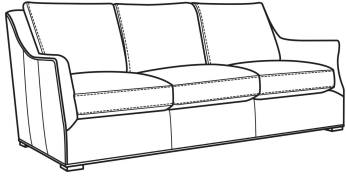

**Darius / L2100-05**

DESCRIPTION:	Chair (34W)
OUTSIDE:	34"W x 40"D x 36.5"H
INSIDE:	24"W x 22"D
SEAT:	21"H
ARM:	25.5"H
BACK RAIL:	35.5"H
COM:	Plain: 111 sq ft
WEIGHT:	70 lbs

**L** = available in leather

**Standard Features:**

Knife Edge Back

French Seam

May be shown with optional features

**DARIUS**

Standard Seat Cushion:	Comfort Down Seat
Standard Back Pillow:	Comfort Down Back

Also available:

Darius / 2100-07  
Ottoman (29W X 23D)  
Outside: 29W x 23D x 17H  
Inside: 0W x 0D

Darius / L2100-07  
Leather Ottoman (29W X 23D)  
Outside: 29W x 23D x 17H  
Inside: 0W x 0D

Darius / 2100-00  
Sofa (85.5W)  
Outside: 85.5W x 40D x 36.5H  
Inside: 76W x 22D

Darius / 2100-01  
Long Sofa (97.5W)  
Outside: 97.5W x 40D x 36.5H  
Inside: 88W x 22D

Darius / 2100-05  
Chair (34W)  
Outside: 34W x 40D x 36.5H  
Inside: 24W x 22D

Darius / 2100-05SW  
Swivel Chair (34W)  
Outside: 34W x 40D x 36.5H  
Inside: 24W x 22D

Darius / L2100-00  
Leather Sofa (85.5W)  
Outside: 85.5W x 40D x 36.5H  
Inside: 76W x 22D