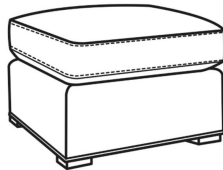

**Darius / L2100-05**

DESCRIPTION:	Chair (34W)
OUTSIDE:	34"W x 40"D x 36.5"H
INSIDE:	24"W x 22"D
SEAT:	21"H
ARM:	25.5"H
BACK RAIL:	35.5"H
COM:	Plain: 111 sq ft
WEIGHT:	70 lbs

**L** = available in leather

**Standard Features:**

Knife Edge Back

French Seam

May be shown with optional features

**DARIUS**

Standard Seat Cushion:	Comfort Down Seat
Standard Back Pillow:	Comfort Down Back

Also available:

Darius / 2100-07  
Ottoman (29W X 23D)  
Outside: 29W x 23D x 17H  
Inside: 0W x 0D

Darius / L2100-07  
Leather Ottoman (29W X 23D)  
Outside: 29W x 23D x 17H  
Inside: 0W x 0D

Darius / 2100-00  
Sofa (85.5W)  
Outside: 85.5W x 40D x 36.5H  
Inside: 76W x 22D

Darius / 2100-01  
Long Sofa (97.5W)  
Outside: 97.5W x 40D x 36.5H  
Inside: 88W x 22D

Darius / 2100-05  
Chair (34W)  
Outside: 34W x 40D x 36.5H  
Inside: 24W x 22D

Darius / 2100-05SW  
Swivel Chair (34W)  
Outside: 34W x 40D x 36.5H  
Inside: 24W x 22D

Darius / L2100-00  
Leather Sofa (85.5W)  
Outside: 85.5W x 40D x 36.5H  
Inside: 76W x 22D