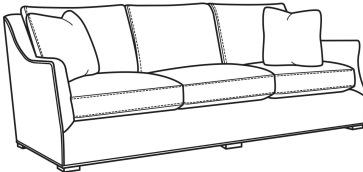

**Darius / L2100-05**

DESCRIPTION:	Chair (34W)
OUTSIDE:	34"W x 40"D x 36.5"H
INSIDE:	24"W x 22"D
SEAT:	21"H
ARM:	25.5"H
BACK RAIL:	35.5"H
COM:	Plain: 111 sq ft
WEIGHT:	70 lbs

**L** = available in leather

**Standard Features:**

Knife Edge Back

French Seam

May be shown with optional features

**DARIUS**

Standard Seat Cushion:	Comfort Down Seat
Standard Back Pillow:	Comfort Down Back

Also available:

Darius / 2100-07  
Ottoman (29W X 23D)  
Outside: 29W x 23D x 17H  
Inside: 0W x 0D

Darius / L2100-07  
Leather Ottoman (29W X 23D)  
Outside: 29W x 23D x 17H  
Inside: 0W x 0D

Darius / 2100-00  
Sofa (85.5W)  
Outside: 85.5W x 40D x 36.5H  
Inside: 76W x 22D

Darius / 2100-01  
Long Sofa (97.5W)  
Outside: 97.5W x 40D x 36.5H  
Inside: 88W x 22D

Darius / 2100-05  
Chair (34W)  
Outside: 34W x 40D x 36.5H  
Inside: 24W x 22D

Darius / 2100-05SW  
Swivel Chair (34W)  
Outside: 34W x 40D x 36.5H  
Inside: 24W x 22D

Darius / L2100-00  
Leather Sofa (85.5W)  
Outside: 85.5W x 40D x 36.5H  
Inside: 76W x 22D