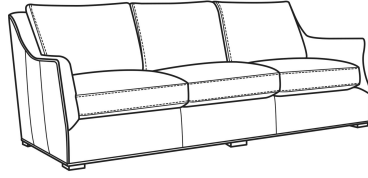

Darius / L2100-05

DESCRIPTION:	Chair (34W)
OUTSIDE:	34"W x 40"D x 36.5"H
INSIDE:	24"W x 22"D
SEAT:	21"H
ARM:	25.5"H
BACK RAIL:	35.5"H
COM:	Plain: 111 sq ft
WEIGHT:	70 lbs

L = available in leather

Standard Features:

Knife Edge Back

French Seam

May be shown with optional features

DARIUS

Standard Seat Cushion: Comfort Down Seat

Standard Back Pillow: Comfort Down Back

Also available:

Darius / 2100-07
Ottoman (29W X 23D)
Outside: 29W x 23D x 17H
Inside: 0W x 0D

Darius / L2100-07
Leather Ottoman (29W X 23D)
Outside: 29W x 23D x 17H
Inside: 0W x 0D

Darius / 2100-00
Sofa (85.5W)
Outside: 85.5W x 40D x 36.5H
Inside: 76W x 22D

Darius / 2100-01
Long Sofa (97.5W)
Outside: 97.5W x 40D x 36.5H
Inside: 88W x 22D

Darius / 2100-05
Chair (34W)
Outside: 34W x 40D x 36.5H
Inside: 24W x 22D

Darius / 2100-05SW
Swivel Chair (34W)
Outside: 34W x 40D x 36.5H
Inside: 24W x 22D

Darius / L2100-00
Leather Sofa (85.5W)
Outside: 85.5W x 40D x 36.5H
Inside: 76W x 22D