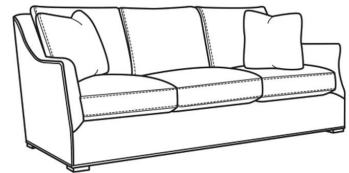

Darius / L2100-05

DESCRIPTION:	Chair (34W)
OUTSIDE:	34"W x 40"D x 36.5"H
INSIDE:	24"W x 22"D
SEAT:	21"H
ARM:	25.5"H
BACK RAIL:	35.5"H
COM:	Plain: 111 sq ft
WEIGHT:	70 lbs

L = available in leather

Standard Features:

Knife Edge Back

French Seam

May be shown with optional features

DARIUS

Standard Seat Cushion: Comfort Down Seat

Standard Back Pillow: Comfort Down Back

Also available:

Darius / 2100-07
Ottoman (29W X 23D)
Outside: 29W x 23D x 17H
Inside: 0W x 0D

Darius / L2100-07
Leather Ottoman (29W X 23D)
Outside: 29W x 23D x 17H
Inside: 0W x 0D

Darius / 2100-00
Sofa (85.5W)
Outside: 85.5W x 40D x 36.5H
Inside: 76W x 22D

Darius / 2100-01
Long Sofa (97.5W)
Outside: 97.5W x 40D x 36.5H
Inside: 88W x 22D

Darius / 2100-05
Chair (34W)
Outside: 34W x 40D x 36.5H
Inside: 24W x 22D

Darius / 2100-05SW
Swivel Chair (34W)
Outside: 34W x 40D x 36.5H
Inside: 24W x 22D

Darius / L2100-00
Leather Sofa (85.5W)
Outside: 85.5W x 40D x 36.5H
Inside: 76W x 22D