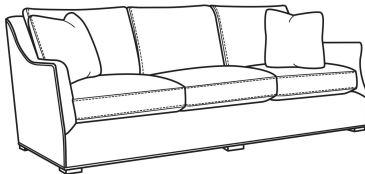

Darius / L2100-05

DESCRIPTION:	Chair (34W)
OUTSIDE:	34"W x 40"D x 36.5"H
INSIDE:	24"W x 22"D
SEAT:	21"H
ARM:	25.5"H
BACK RAIL:	35.5"H
COM:	Plain: 111 sq ft
WEIGHT:	70 lbs

L = available in leather

Standard Features:

Knife Edge Back

French Seam

May be shown with optional features

DARIUS

Standard Seat Cushion: Comfort Down Seat

Standard Back Pillow: Comfort Down Back

Also available:

Darius / 2100-07
Ottoman (29W X 23D)
Outside: 29W x 23D x 17H
Inside: 0W x 0D

Darius / L2100-07
Leather Ottoman (29W X 23D)
Outside: 29W x 23D x 17H
Inside: 0W x 0D

Darius / 2100-00
Sofa (85.5W)
Outside: 85.5W x 40D x 36.5H
Inside: 76W x 22D

Darius / 2100-01
Long Sofa (97.5W)
Outside: 97.5W x 40D x 36.5H
Inside: 88W x 22D

Darius / 2100-05
Chair (34W)
Outside: 34W x 40D x 36.5H
Inside: 24W x 22D

Darius / 2100-05SW
Swivel Chair (34W)
Outside: 34W x 40D x 36.5H
Inside: 24W x 22D

Darius / L2100-00
Leather Sofa (85.5W)
Outside: 85.5W x 40D x 36.5H
Inside: 76W x 22D