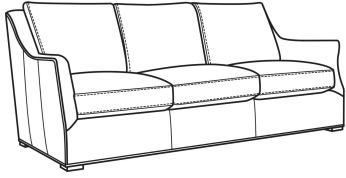

Darius / L2100-05

DESCRIPTION:	Chair (34W)
OUTSIDE:	34"W x 40"D x 36.5"H
INSIDE:	24"W x 22"D
SEAT:	21"H
ARM:	25.5"H
BACK RAIL:	35.5"H
COM:	Plain: 111 sq ft
WEIGHT:	70 lbs

L = available in leather

Standard Features:

Knife Edge Back

French Seam

May be shown with optional features

DARIUS

Standard Seat Cushion: Comfort Down Seat

Standard Back Pillow: Comfort Down Back

Also available:

Darius / 2100-07
Ottoman (29W X 23D)
Outside: 29W x 23D x 17H
Inside: 0W x 0D

Darius / L2100-07
Leather Ottoman (29W X 23D)
Outside: 29W x 23D x 17H
Inside: 0W x 0D

Darius / 2100-00
Sofa (85.5W)
Outside: 85.5W x 40D x 36.5H
Inside: 76W x 22D

Darius / 2100-01
Long Sofa (97.5W)
Outside: 97.5W x 40D x 36.5H
Inside: 88W x 22D

Darius / 2100-05
Chair (34W)
Outside: 34W x 40D x 36.5H
Inside: 24W x 22D

Darius / 2100-05SW
Swivel Chair (34W)
Outside: 34W x 40D x 36.5H
Inside: 24W x 22D

Darius / L2100-00
Leather Sofa (85.5W)
Outside: 85.5W x 40D x 36.5H
Inside: 76W x 22D