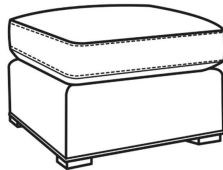

Darius / L2100-05

DESCRIPTION:	Chair (34W)
OUTSIDE:	34"W x 40"D x 36.5"H
INSIDE:	24"W x 22"D
SEAT:	21"H
ARM:	25.5"H
BACK RAIL:	35.5"H
COM:	Plain: 111 sq ft
WEIGHT:	70 lbs

L = available in leather

Standard Features:

Knife Edge Back

French Seam

May be shown with optional features

DARIUS

Standard Seat Cushion: Comfort Down Seat

Standard Back Pillow: Comfort Down Back

Also available:

Darius / 2100-07
Ottoman (29W X 23D)
Outside: 29W x 23D x 17H
Inside: 0W x 0D

Darius / L2100-07
Leather Ottoman (29W X 23D)
Outside: 29W x 23D x 17H
Inside: 0W x 0D

Darius / 2100-00
Sofa (85.5W)
Outside: 85.5W x 40D x 36.5H
Inside: 76W x 22D

Darius / 2100-01
Long Sofa (97.5W)
Outside: 97.5W x 40D x 36.5H
Inside: 88W x 22D

Darius / 2100-05
Chair (34W)
Outside: 34W x 40D x 36.5H
Inside: 24W x 22D

Darius / 2100-05SW
Swivel Chair (34W)
Outside: 34W x 40D x 36.5H
Inside: 24W x 22D

Darius / L2100-00
Leather Sofa (85.5W)
Outside: 85.5W x 40D x 36.5H
Inside: 76W x 22D