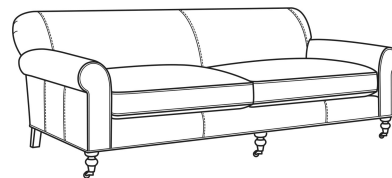

Theodore / 8330-20

DESCRIPTION:	Sofa (86W)
OUTSIDE:	86"W x 40"D x 34"H
INSIDE:	71"W x 24.5"D
SEAT:	20"H
ARM:	25"H
THROW PILLOWS:	2 - 20"
COM:	Plain: 16.50 yds Repeat of 2-14": 20.75 yds Repeat of 15-27": 22.50 yds
WEIGHT:	150 lbs

L = available in leather

- Standard Features:
- Standard with casters
- May be shown with optional features

THEODORE
Standard Seat Cushion: Comfort Down Seat

Also available:

Theodore / 8330-21
Long Sofa (96W)
Outside: 96W x 40D x 34H
Inside: 81W x 24.5D

Theodore / L8330-20
Leather Sofa (86W)
Outside: 86W x 40D x 34H
Inside: 71W x 24.5D

Theodore / L8330-21
Leather Long Sofa (96W)
Outside: 96W x 40D x 34H
Inside: 81W x 24.5D