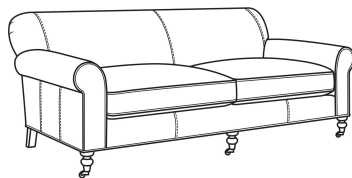

Theodore / 8330-20

DESCRIPTION:	Sofa (86W)
OUTSIDE:	86"W x 40"D x 34"H
INSIDE:	71"W x 24.5"D
SEAT:	20"H
ARM:	25"H
THROW PILLOWS:	2 - 20"
COM:	Plain: 16.50 yds Repeat of 2-14": 20.75 yds Repeat of 15-27": 22.50 yds
WEIGHT:	150 lbs

L = available in leather

- Standard Features:
- Standard with casters
- May be shown with optional features

THEODORE
Standard Seat Cushion: Comfort Down Seat

Also available:

Theodore / 8330-21
Long Sofa (96W)
Outside: 96W x 40D x 34H
Inside: 81W x 24.5D

Theodore / L8330-20
Leather Sofa (86W)
Outside: 86W x 40D x 34H
Inside: 71W x 24.5D

Theodore / L8330-21
Leather Long Sofa (96W)
Outside: 96W x 40D x 34H
Inside: 81W x 24.5D