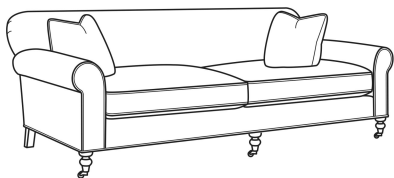

Theodore / 8330-20

DESCRIPTION:	Sofa (86W)
OUTSIDE:	86"W x 40"D x 34"H
INSIDE:	71"W x 24.5"D
SEAT:	20"H
ARM:	25"H
THROW PILLOWS:	2 - 20"
COM:	Plain: 16.50 yds Repeat of 2-14": 20.75 yds Repeat of 15-27": 22.50 yds
WEIGHT:	150 lbs

L = available in leather

- Standard Features:
- Standard with casters
- May be shown with optional features

THEODORE
Standard Seat Cushion: Comfort Down Seat

Also available:

Theodore / 8330-21
Long Sofa (96W)
Outside: 96W x 40D x 34H
Inside: 81W x 24.5D

Theodore / L8330-20
Leather Sofa (86W)
Outside: 86W x 40D x 34H
Inside: 71W x 24.5D

Theodore / L8330-21
Leather Long Sofa (96W)
Outside: 96W x 40D x 34H
Inside: 81W x 24.5D