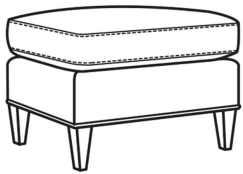

**Samuel / L8015-05SW**

DESCRIPTION:	Swivel Chair (28.5W)
OUTSIDE:	28.5"W x 37"D x 34"H
INSIDE:	23"W x 22"D
SEAT:	20"H
ARM:	23"H
COM:	Plain: 93 sq ft
WEIGHT:	80 lbs

**L** = available in leather

**Standard Features:**

French Seamed

May be shown with optional features

**SAMUEL**

Standard Seat Cushion: Hallmark Seat

Also available:

Samuel / 8015-07  
Ottoman (26.5W X 18.5D)  
Outside: 26.5W x 18.5D x 18H  
Inside: 0W x 0D

Samuel / L8015-07  
Leather Ottoman (26.5W X 18.5D)  
Outside: 26.5W x 18.5D x 18H  
Inside: 0W x 0D

Samuel / 8015-05  
Chair (28.5W)  
Outside: 28.5W x 37D x 34H  
Inside: 23W x 22D

Samuel / 8015-05SW  
Swivel Chair (28.5W)  
Outside: 28.5W x 37D x 34H  
Inside: 23W x 22D

Samuel / L8015-05  
Leather Chair (28.5W)  
Outside: 28.5W x 37D x 34H  
Inside: 23W x 22D