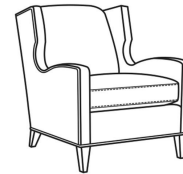

**Samuel / L8015-05SW**

DESCRIPTION:	Swivel Chair (28.5W)
OUTSIDE:	28.5"W x 37"D x 34"H
INSIDE:	23"W x 22"D
SEAT:	20"H
ARM:	23"H
COM:	Plain: 93 sq ft
WEIGHT:	80 lbs

**L** = available in leather

**Standard Features:**

French Seamed

May be shown with optional features

**SAMUEL**

Standard Seat Cushion: Hallmark Seat

Also available:

Samuel / 8015-07  
Ottoman (26.5W X 18.5D)  
Outside: 26.5W x 18.5D x 18H  
Inside: 0W x 0D

Samuel / L8015-07  
Leather Ottoman (26.5W X 18.5D)  
Outside: 26.5W x 18.5D x 18H  
Inside: 0W x 0D

Samuel / 8015-05  
Chair (28.5W)  
Outside: 28.5W x 37D x 34H  
Inside: 23W x 22D

Samuel / 8015-05SW  
Swivel Chair (28.5W)  
Outside: 28.5W x 37D x 34H  
Inside: 23W x 22D

Samuel / L8015-05  
Leather Chair (28.5W)  
Outside: 28.5W x 37D x 34H  
Inside: 23W x 22D