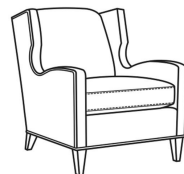

**Samuel / L8015-05SW**

DESCRIPTION:	Swivel Chair (28.5W)
OUTSIDE:	28.5"W x 37"D x 34"H
INSIDE:	23"W x 22"D
SEAT:	20"H
ARM:	23"H
COM:	Plain: 93 sq ft
WEIGHT:	80 lbs

**L** = available in leather

**Standard Features:**

French Seamed

May be shown with optional features

**SAMUEL**

Standard Seat Cushion: Hallmark Seat

Also available:

Samuel / 8015-07  
Ottoman (26.5W X 18.5D)  
Outside: 26.5W x 18.5D x 18H  
Inside: 0W x 0D

Samuel / L8015-07  
Leather Ottoman (26.5W X 18.5D)  
Outside: 26.5W x 18.5D x 18H  
Inside: 0W x 0D

Samuel / 8015-05  
Chair (28.5W)  
Outside: 28.5W x 37D x 34H  
Inside: 23W x 22D

Samuel / 8015-05SW  
Swivel Chair (28.5W)  
Outside: 28.5W x 37D x 34H  
Inside: 23W x 22D

Samuel / L8015-05  
Leather Chair (28.5W)  
Outside: 28.5W x 37D x 34H  
Inside: 23W x 22D