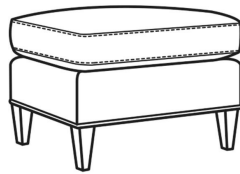

**Samuel / L8015-05SW**

DESCRIPTION:	Swivel Chair (28.5W)
OUTSIDE:	28.5"W x 37"D x 34"H
INSIDE:	23"W x 22"D
SEAT:	20"H
ARM:	23"H
COM:	Plain: 93 sq ft
WEIGHT:	80 lbs

**L** = available in leather

**Standard Features:**

French Seamed

May be shown with optional features

**SAMUEL**

Standard Seat Cushion: Hallmark Seat

Also available:

Samuel / 8015-07  
Ottoman (26.5W X 18.5D)  
Outside: 26.5W x 18.5D x 18H  
Inside: 0W x 0D

Samuel / L8015-07  
Leather Ottoman (26.5W X 18.5D)  
Outside: 26.5W x 18.5D x 18H  
Inside: 0W x 0D

Samuel / 8015-05  
Chair (28.5W)  
Outside: 28.5W x 37D x 34H  
Inside: 23W x 22D

Samuel / 8015-05SW  
Swivel Chair (28.5W)  
Outside: 28.5W x 37D x 34H  
Inside: 23W x 22D

Samuel / L8015-05  
Leather Chair (28.5W)  
Outside: 28.5W x 37D x 34H  
Inside: 23W x 22D